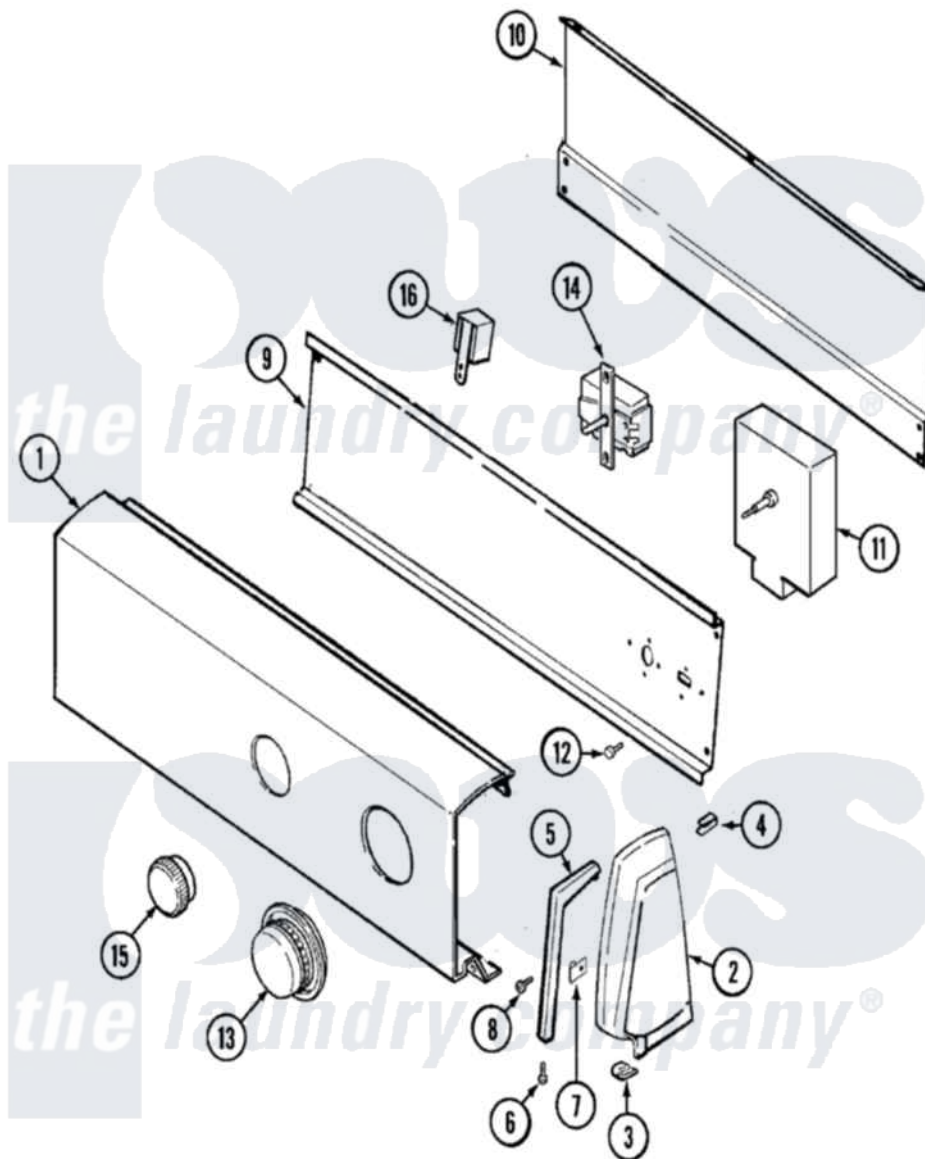

Crosley CDG20P6A 02 - CONTROL PANEL (REV. E-F)

Crosley [Residential Crosley CDG20P6A Dryer Parts](#) Parts Diagram 02 - CONTROL PANEL (REV. E-F)
 Click on the part number to view part

Item	Original Part Number	Replaced By	Status	Part Description
1	53-1287		Not Available	CONTROL PANEL
2	25-7851			Speedclip, End Cap To Top
"	25-7649	910187		Screw
"	25-7697	25-2219		Screw
"	25-7702			Speedclip, End Cap To Control Panel
"	35-2487	21001451		Cap- End
"	35-2488	21001452		Cap- End
3	25-7691		Not Available	SCREW, END CAP TO TOP
"	25-7851			Speedclip, End Cap To Top
4	25-7435	33002917		Screw, No.10-16
"	25-7852			Speedclip, Rr Shld To End Cap
5	53-0278		Not Available	TRIM, END CAP (LT)
"	53-0277		Not Available	TRIM, END CAP (RT)
6	25-7760			Screw
7	25-7702			Speedclip, End Cap To Control

	25-1192			Panel
8	25-3092	90767		Screw, 8A X 3/8 HeX Washer Head Tapping
9	53-1676			Shield, Control
10	35-2688	21001460		Shield, Rear
11	53-1548			Timer
"	53-1804			Timer
12	25-7435	33002917		Screw, No.10-16
"	25-0205	216412		Screw, Bracket To Timer
13	53-1533	31001219		Knob Ski
14	25-3092	90767		Screw, 8A X 3/8 HeX Washer Head Tapping
"	53-0344		Not Available	SWITCH, TEMPERATURE
15	35-2256	21001283		Knob, Selector---Piq
16	53-1639			Buzzer Assembly
"	25-3092	90767		Screw, 8A X 3/8 HeX Washer Head Tapping
NI	53-1040		Not Available	MANUAL, USE & CARE
"	16000326			Guide, Quick Ref - Jenn-Air