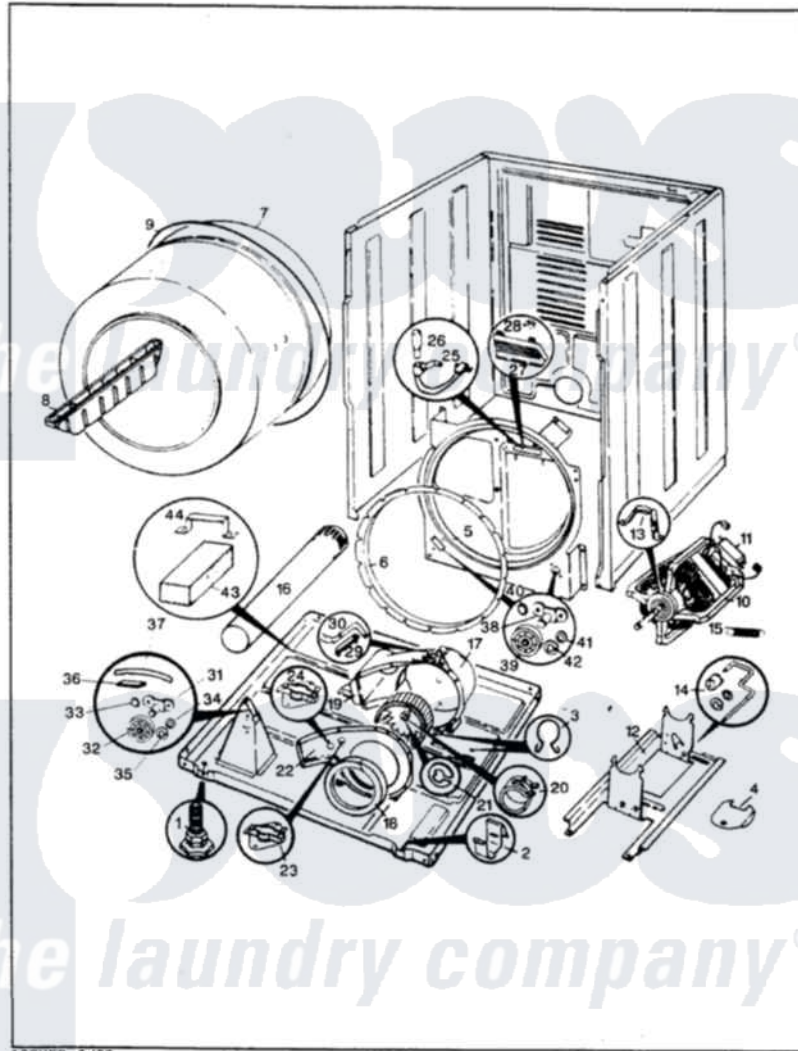

Crosley CDG20P6A 03 - CYLINDER & DRIVE (ORIG.-REV. A-D)

CROSLEY

CDG20P6

CYLINDER & DRIVE

ISSUED 6/89

Crosley [Residential Crosley CDG20P6A Dryer Parts](#) Parts Diagram 03 - CYLINDER & DRIVE (ORIG.-REV. A-D)
 Click on the part number to view part

Item	Original Part Number	Replaced By	Status	Part Description
1	63-5519		Not Available	LEG, LEVELING
2	53-0120			Clip, Front Panel
3	25-7027	16515		Clip
4	25-7741	W10116760		Screw
"	53-0153		Not Available	SHIELD, WIRING
5	25-7733	681414		Screw, 10AB X 1/2
"	Y02100001	LA-1054		Dryer Bulkhead Kit
6	53-0282	31001637		Seal Assembly, Cylinder Front
7	53-0178	53-1250		Cylinder
8	Y02100002		Not Available	BAFFLE (WHT)
"	25-7759	3196164		Screw
9	53-1080	341241		Belt
"	LA-1004			Motor Mtg. Kit
10	53-1041	LA-1004		Motor Mtg. Kit
11	53-0936	LA-1004		Motor Mtg. Kit
12	53-0852		Not Available	MOTOR BRACKET