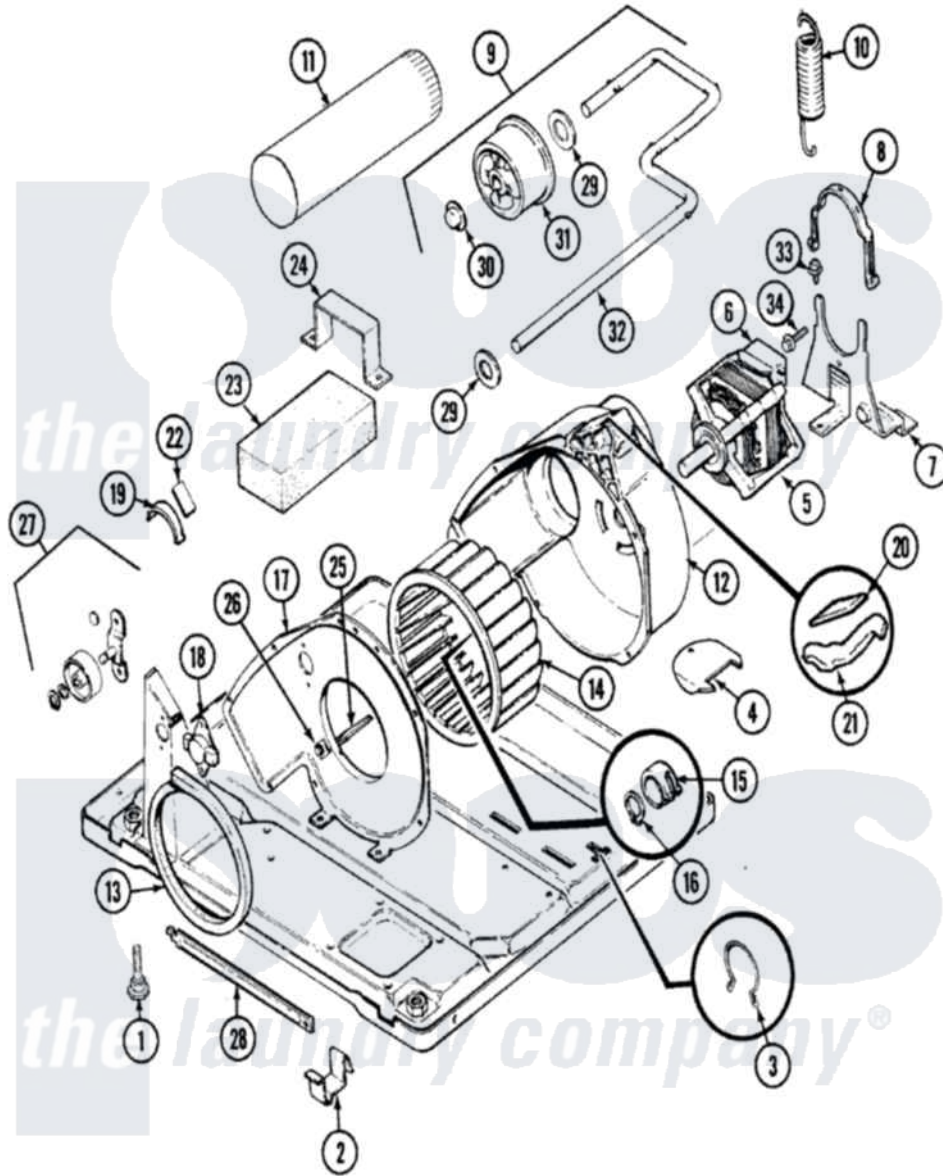

Crosley CDG20P6A 06 - MOTOR & DRIVE (REV. E-F)

Crosley [Residential Crosley CDG20P6A Dryer Parts](#) Parts Diagram 06 - MOTOR & DRIVE (REV. E-F)
 Click on the part number to view part

Item	Original Part Number	Replaced By	Status	Part Description
1	63-5834		Not Available	LEG, LEVELING
2	53-0120			Clip, Front Panel
3	25-7027	16515		Clip
4	25-7741	W10116760		Screw
"	53-0153		Not Available	SHIELD, WIRING
5	53-1080	341241		Belt
"	LA-1004			Motor Mtg. Kit
"	53-1041	LA-1004		Motor Mtg. Kit
"	53-2275	W10410996		Motor-Drive
6	53-0693	53-0332		Motor Switch
7	53-0852		Not Available	MOTOR BRACKET
"	25-7811		Not Available	SCREW
"	53-1932	31001570		Bracket, Motor
8	53-0214	660658		Clamp, Motor Mounting 343481 685441
9	53-1650		Not Available	IDLER ASSY
"	53-2287			Idler Assembly

10	53-1648		Idler Spring
"	53-2209	31001465	Spring, Idler
11	53-0134		Duct, Exhaust
"	25-2134	W10116760	Screw
12	53-0774	Not Available	BLOWER HOUSING
"	53-1801		Housing, Blower
13	53-0203	12001324	Duct Kit, Collector
14	53-0106		Blower Wheel
15	25-7823	312967	Clamp, Blower Housing
16	25-7855		Ring, Retaining
17	53-1024	Not Available	BLOWER COVER
"	53-1933	Not Available	COVER, BLOWER HOUSING
"	25-7807	33002917	Screw, No.10-16
18	53-1107		Thermostat, Control
"	25-2134	W10116760	Screw
"	53-0170	Not Available	THERMOSTAT, LO-LIMIT (120/110)
19	53-0185	31001470	Glide, Tumbler
"	LA-1006		Glide Kit, Tumbler
20	53-0724	31001356	Pad, Glide
21	53-0183	31001469	Glide, Tumbler
22	53-1684	31001356	Pad, Glide
"	LA-1008		Rr Roller Kit
23	53-0645	Not Available	COUNTERWEIGHT
24	53-0644	Not Available	BRACKET
"	25-7732	681414	Screw, 10AB X 1/2
25	53-1026		Guide, Vane Inlet
26	25-3457		Screw, Sems
27	LA-1007	12002126	Reinforcement Brace/Glide Kit
28	LA-2010	53-1625	Brace, Tumbler Support
29	25-7815		Washer
30	25-7957		Pushnut
31	53-1628	31001344	Pulley, Idler
32	53-2250	53-2287	Idler Assembly
33	25-7699	Not Available	STRAIN RELIEF
34	25-7674		Screw