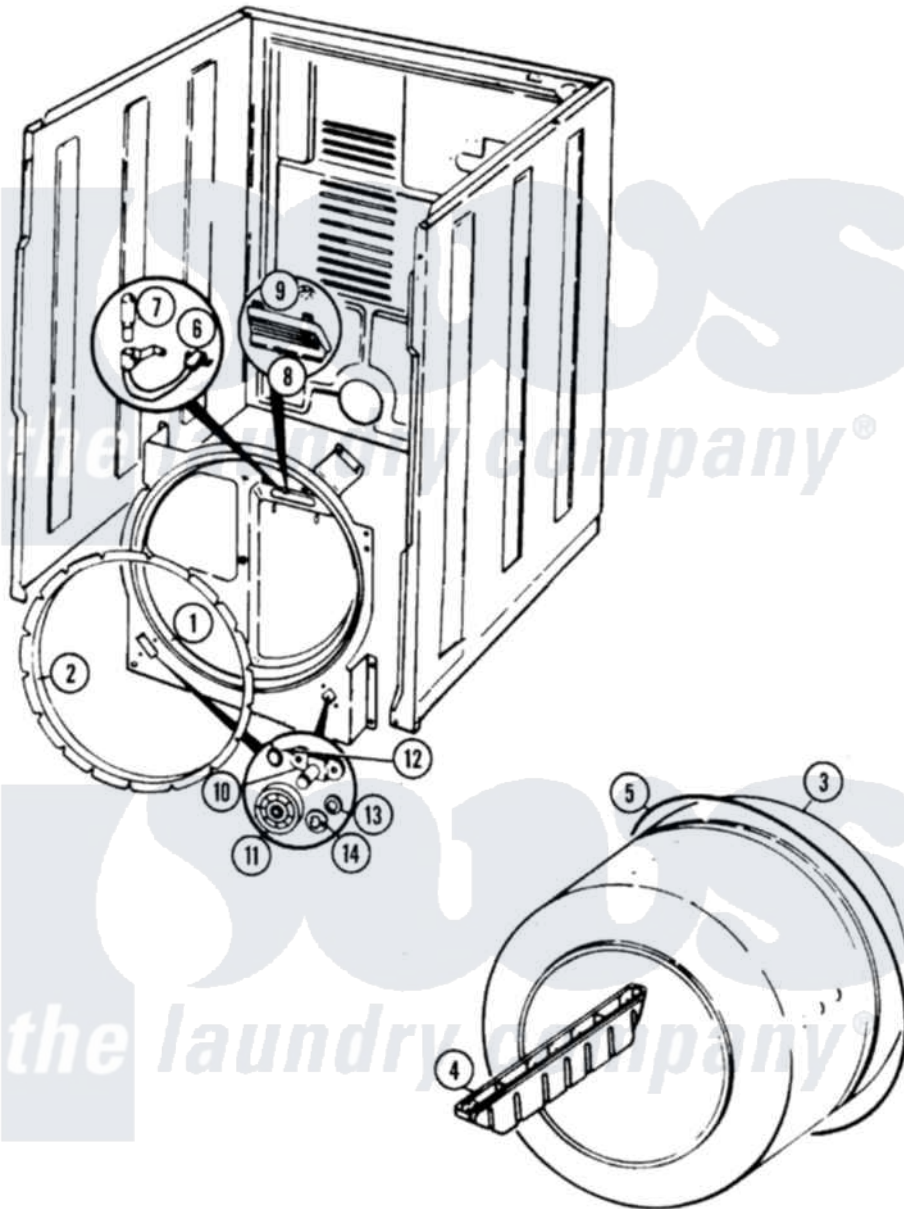

Crosley CDG20P6A 07 - TUMBLER (REV. E-F)

Crosley [Residential Crosley CDG20P6A Dryer Parts](#) Parts Diagram 07 - TUMBLER (REV. E-F)
 Click on the part number to view part

Item	Original Part Number	Replaced By	Status	Part Description
1	LA-1054			Dryer Bulkhead Kit
"	25-7733	681414		Screw, 10AB X 1/2
2	53-0282	31001637		Seal Assembly, Cylinder Front
3	53-1250			Cylinder
4	53-1249		Not Available	BAFFLE, WHITE
"	25-7759	3196164		Screw
5	53-1589	341241		Belt
6	W10124350		Not Available	NOT REQUIRED PART OR SEE NOTE
"	W10124350		Not Available	NOT REQUIRED PART OR SEE NOTE
7	W10124350		Not Available	NOT REQUIRED PART OR SEE NOTE
8	W10124350		Not Available	NOT REQUIRED PART OR SEE NOTE
9	25-3562	3195558		Nut
10	25-7101	3351614		Screw, Gearcase Cover Mounting

"	53-0197		Support Assembly-Cylinder Rear
11	53-0642	31001096	Roller
12	25-7813		Spacer
13	25-7814		Washer
14	LA-1008		Rr Roller Kit
"	25-7854		Ring, Retaining