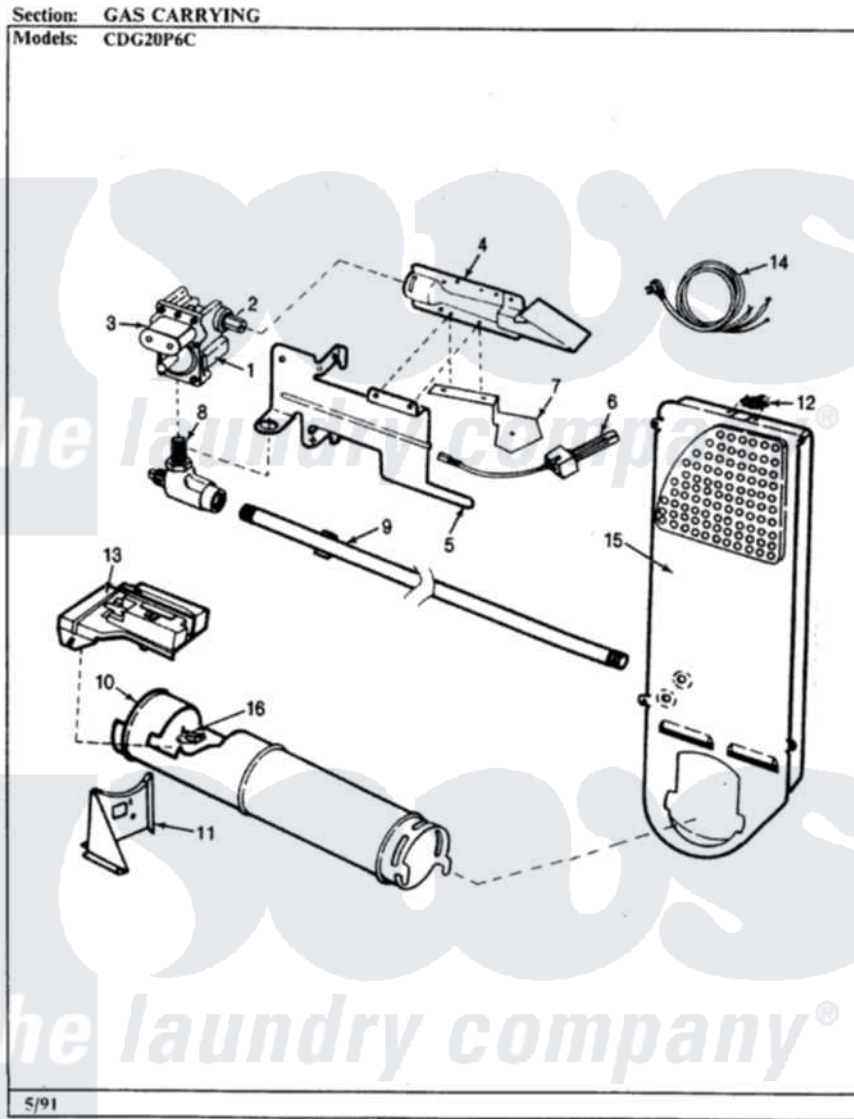

Crosley CDG20P6AC 03 - GAS CARRYING

Crosley [Residential Crosley CDG20P6AC Dryer Parts](#) Parts Diagram 03 - GAS CARRYING
Click on the part number to view part

Item	Original Part Number	Replaced By	Status	Part Description
1	53-0194	306176		Valve, Gas
2	63-3570			Burner Orifice
3	63-6615	279834		Coil-Valve
"	63-6614	279834		Coil-Valve
4	63-6682	31001784		Burner
5	25-7741	W10116760		Screw
"	53-0140			Mtg Bracket
6	53-0689	31001556		Igniter
7	53-0686		Not Available	BRACKET
"	25-3034			Clip, Wiring
"	25-7744	8281196		Screw
"	25-2134	W10116760		Screw
8	53-0101	31001042		Valve, Gas Shut Off
9	53-0173	31001777		Main Gas L
10	53-1884			Housing, Heater
11	25-3092	90767		Screw, 8A X 3/8 HeX Washer Head Tapping

"	53-0139		Not Available	HEATER SUPPORT
"	25-7741	W10116760		Screw
12	25-0168			Screw
"	53-0143	LA-1053		Fuse Kit, Thermal
13	63-5013	338906		Radiant, Sensor
"	25-2134	W10116760		Screw
14	63-6259	31001547		Cord, Power
15	53-0169		Not Available	INLET AIR DUCT
16	LA-1053			Fuse Kit, Thermal
"	53-1096	LA-1053		Fuse Kit, Thermal
"	25-3032		Not Available	WIRING CLIP
"	63-6766			Conversion Kit