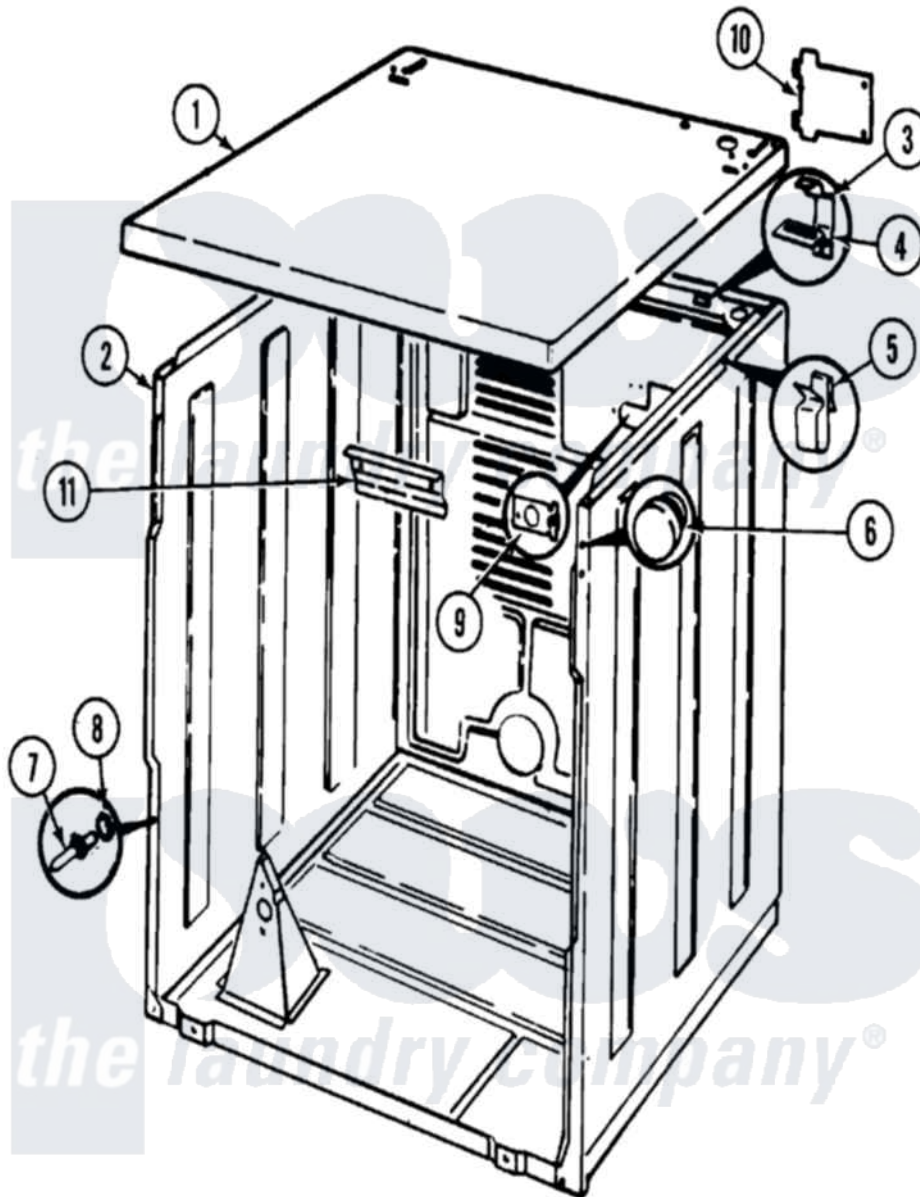

Crosley CDG20P6W 01 - CABINET (REV. E-F)

Crosley [Residential Crosley CDG20P6W Dryer Parts](#) Parts Diagram 01 - CABINET (REV. E-F)
 Click on the part number to view part

Item	Original Part Number	Replaced By	Status	Part Description
1	53-1711		Not Available	CABINET TOP (DRYER)
2	53-1644	31001714		Cabinet And Base Assembly
3	63-5712			Hinge, Cabinet Top
4	33-0930			Pad, Top Hinge
"	25-3092	90767		Screw, 8A X 3/8 HeX Washer Head Tapping
5	25-3034			Clip, Wiring
6	33-2653			Bumper, Cabinet
7	63-6148	53-0643		Pin, Locator
8	53-0200			Sleeve, Locator Pin
"	25-0224	3400029		Nut, Adapter Plate
9	53-0135		Not Available	SUPPORT, POWER CORD
10	53-0136			Cover, Supply Cord
"	25-7857	90767		Screw, 8A X 3/8 HeX Washer Head Tapping
11	53-0133			Shield, Heat