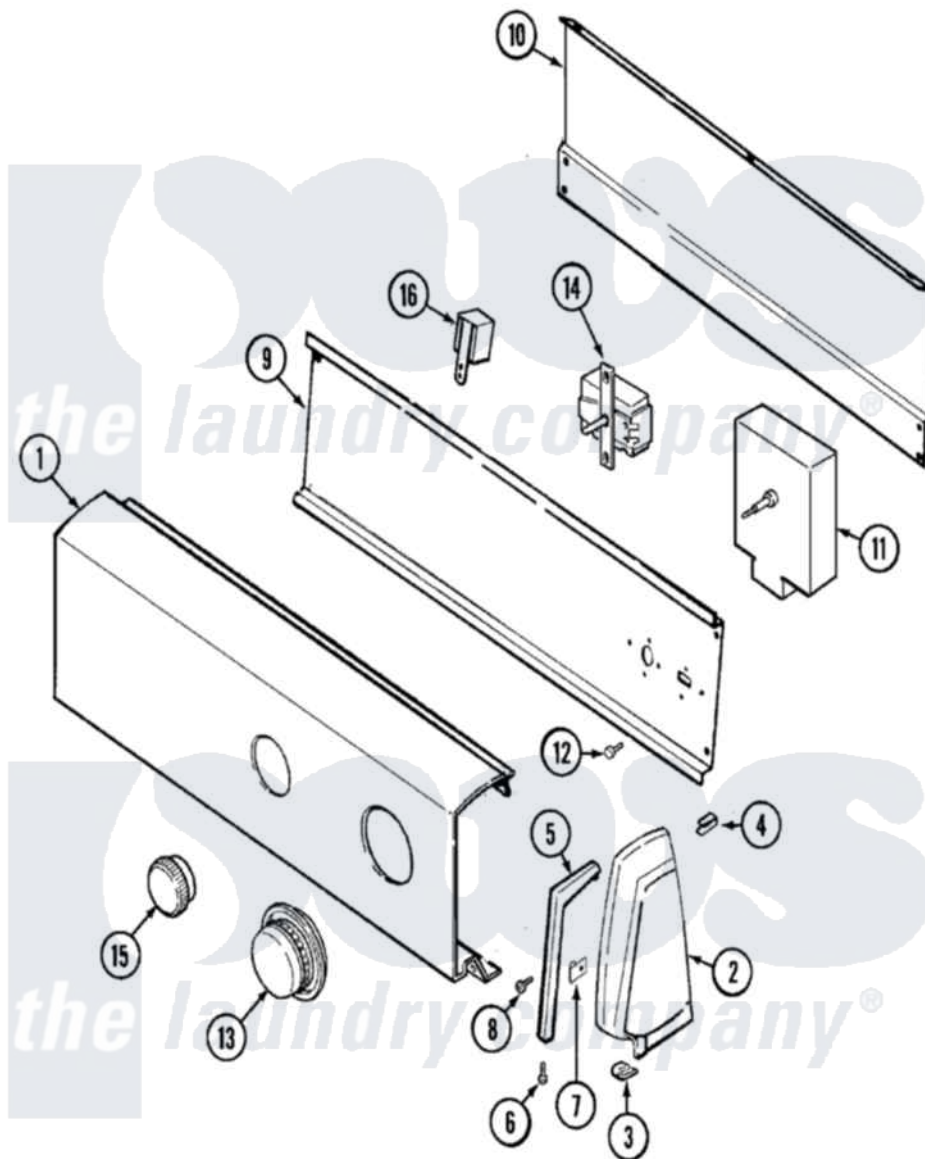

# Crosley CDG20P6W 03 - CONTROL PANEL (REV. E-F)

Crosley [Residential Crosley CDG20P6W Dryer Parts](#) Parts Diagram 03 - CONTROL PANEL (REV. E-F)  
 Click on the part number to view part

Item	Original Part Number	Replaced By	Status	Part Description
1	53-1287		Not Available	CONTROL PANEL
2	<a href="#">25-7851</a>			Speedclip, End Cap To Top
"	25-7649	<a href="#">910187</a>		Screw
"	25-7697	<a href="#">25-2219</a>		Screw
"	<a href="#">25-7702</a>			Speedclip, End Cap To Control Panel
"	35-2487	<a href="#">21001451</a>		Cap- End
"	35-2488	<a href="#">21001452</a>		Cap- End
3	25-7691		Not Available	SCREW, END CAP TO TOP
"	<a href="#">25-7851</a>			Speedclip, End Cap To Top
4	25-7435	<a href="#">33002917</a>		Screw, No.10-16
"	<a href="#">25-7852</a>			Speedclip, Rr Shld To End Cap
5	53-0278		Not Available	TRIM, END CAP (LT)
"	53-0277		Not Available	TRIM, END CAP (RT)
6	<a href="#">25-7760</a>			Screw
7	<a href="#">25-7702</a>			Speedclip, End Cap To Control

	<a href="#">25-1192</a>			Panel
8	25-3092	<a href="#">90767</a>		Screw, 8A X 3/8 HeX Washer Head Tapping
9	<a href="#">53-1676</a>			Shield, Control
10	35-2688	<a href="#">21001460</a>		Shield, Rear
11	<a href="#">53-1548</a>			Timer
"	<a href="#">53-1804</a>			Timer
12	25-7435	<a href="#">33002917</a>		Screw, No.10-16
"	25-0205	<a href="#">216412</a>		Screw, Bracket To Timer
13	53-1533	<a href="#">31001219</a>		Knob Ski
14	25-3092	<a href="#">90767</a>		Screw, 8A X 3/8 HeX Washer Head Tapping
"	53-0344		Not Available	SWITCH, TEMPERATURE
15	35-2256	<a href="#">21001283</a>		Knob, Selector---Piq
16	<a href="#">53-1639</a>			Buzzer Assembly
"	25-3092	<a href="#">90767</a>		Screw, 8A X 3/8 HeX Washer Head Tapping
NI	53-1040		Not Available	MANUAL, USE & CARE
"	<a href="#">16000326</a>			Guide, Quick Ref - Jenn-Air