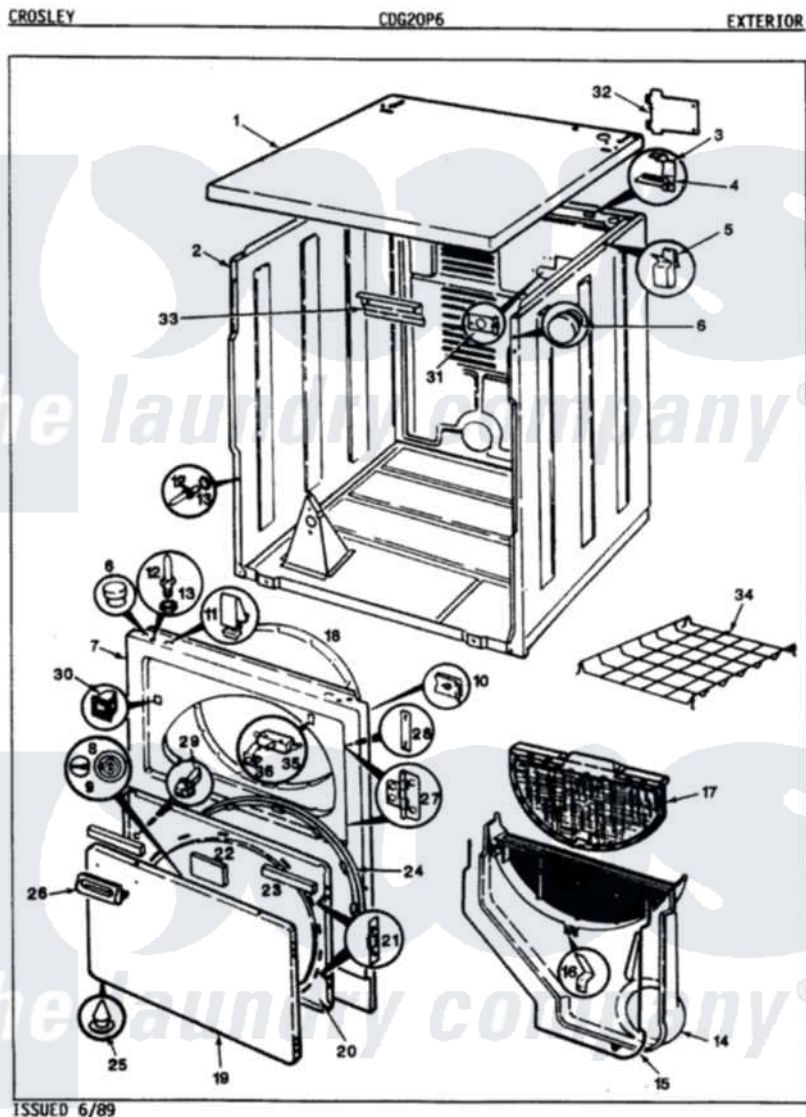

Crosley CDG20P6W 06 - EXTERIOR (ORIG. REV. A-D)

Crosley Residential Crosley CDG20P6W Dryer Parts Parts Diagram 06 - EXTERIOR (ORIG. REV. A-D)
 Click on the part number to view part

Item	Original Part Number	Replaced By	Status	Part Description
1	53-1711		Not Available	CABINET TOP (DRYER)
"	53-0314		Not Available	CABINET TOP
2	53-0160	31001714		Cabinet And Base Assembly
3	63-5712			Hinge, Cabinet Top
4	25-3092	90767		Screw, 8A X 3/8 HeX Washer Head Tapping
"	33-0930			Pad, Top Hinge
5	25-3034			Clip, Wiring
6	33-2653			Bumper, Cabinet
7	53-0727	12001190		Panel Kit
8	53-0155		Not Available	PLUG, GAS ACCESS (WHT)
"	53-0161		Not Available	PLUG, GAS ACCESS (ALM)
"	53-0592		Not Available	CHROME PLUG
9	53-0156			Button, Gas Access
"	53-0162		Not Available	BUTTON, GAS ACCESS (ALM)
"	53-0593		Not Available	CHROME BUTTON