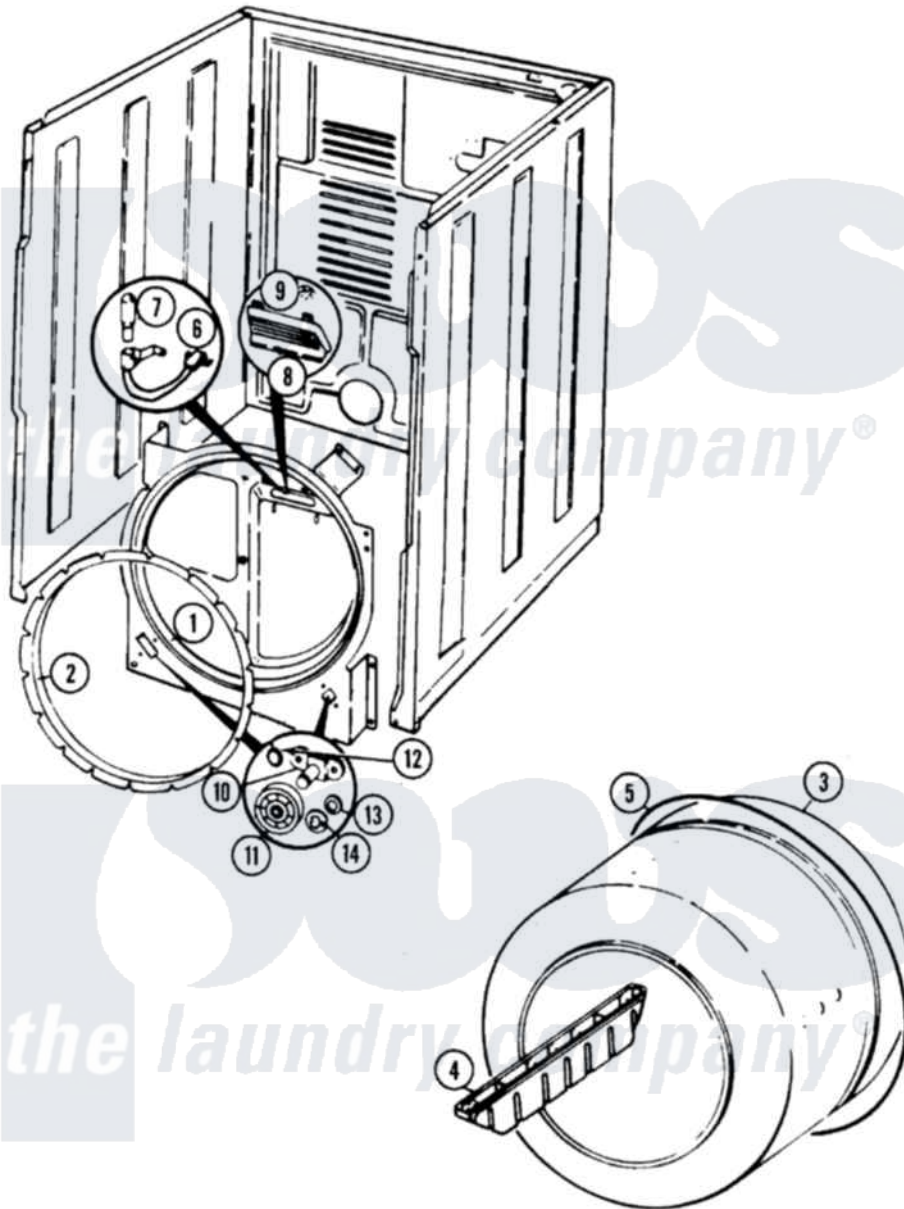

Crosley CDG20P6W 10 - TUMBLER (REV. E-F)

Crosley [Residential Crosley CDG20P6W Dryer Parts](#) Parts Diagram 10 - TUMBLER (REV. E-F)
 Click on the part number to view part

Item	Original Part Number	Replaced By	Status	Part Description
1	LA-1054			Dryer Bulkhead Kit
"	25-7733	681414		Screw, 10AB X 1/2
2	53-0282	31001637		Seal Assembly, Cylinder Front
3	53-1250			Cylinder
4	53-1249		Not Available	BAFFLE, WHITE
"	25-7759	3196164		Screw
5	53-1589	341241		Belt
6	W10124350		Not Available	NOT REQUIRED PART OR SEE NOTE
"	W10124350		Not Available	NOT REQUIRED PART OR SEE NOTE
7	W10124350		Not Available	NOT REQUIRED PART OR SEE NOTE
8	W10124350		Not Available	NOT REQUIRED PART OR SEE NOTE
9	25-3562	3195558		Nut
10	25-7101	3351614		Screw, Gearcase Cover Mounting

"	53-0197		Support Assembly-Cylinder Rear
11	53-0642	31001096	Roller
12	25-7813		Spacer
13	25-7814		Washer
14	LA-1008		Rr Roller Kit
"	25-7854		Ring, Retaining