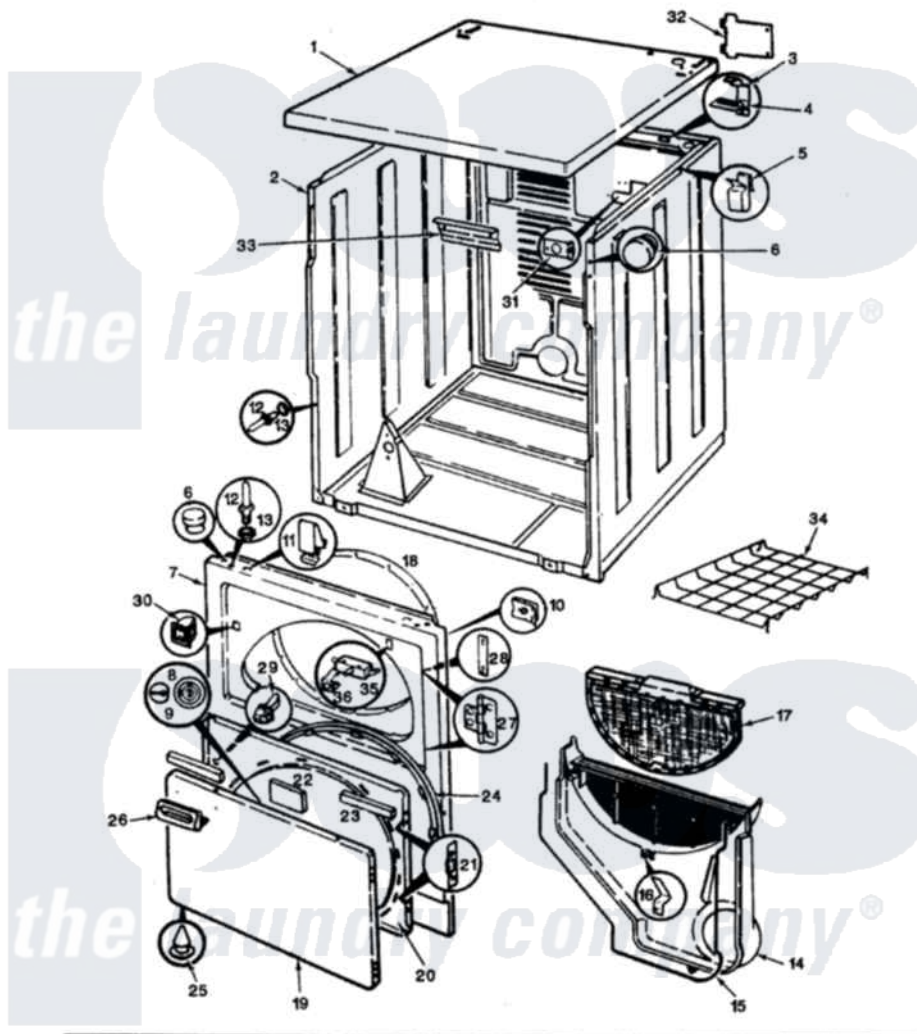

# Crosley CDG20P6WC 03 - EXTERIOR

SECTION: EXTERIOR  
MODEL: CDG20P6C

Issue Date: 1/91

Crosley [Residential Crosley CDG20P6WC Dryer Parts](#) Parts Diagram 03 - EXTERIOR  
Click on the part number to view part

Item	Original Part Number	Replaced By	Status	Part Description
1	53-1711		Not Available	CABINET TOP (DRYER)
2	53-0667	<a href="#">31001714</a>		Cabinet And Base Assembly
"	53-1644	<a href="#">31001714</a>		Cabinet And Base Assembly
3	<a href="#">63-5712</a>			Hinge, Cabinet Top
4	<a href="#">33-0930</a>			Pad, Top Hinge
"	25-3092	<a href="#">90767</a>		Screw, 8A X 3/8 HeX Washer Head Tapping
5	<a href="#">25-3034</a>			Clip, Wiring
6	<a href="#">33-2653</a>			Bumper, Cabinet
7	53-0727	<a href="#">12001190</a>		Panel Kit
8	53-0155		Not Available	PLUG, GAS ACCESS (WHT)
9	<a href="#">53-0156</a>			Button, Gas Access
10	25-7820	<a href="#">489478</a>		Screw, 8 X 1/2
"	25-7817		Not Available	CLIP, U-TYPE
11	<a href="#">25-7220</a>			Clip, Cabinet Top
12	63-6148	<a href="#">53-0643</a>		Pin, Locator
13	<a href="#">53-0200</a>			Sleeve, Locator Pin