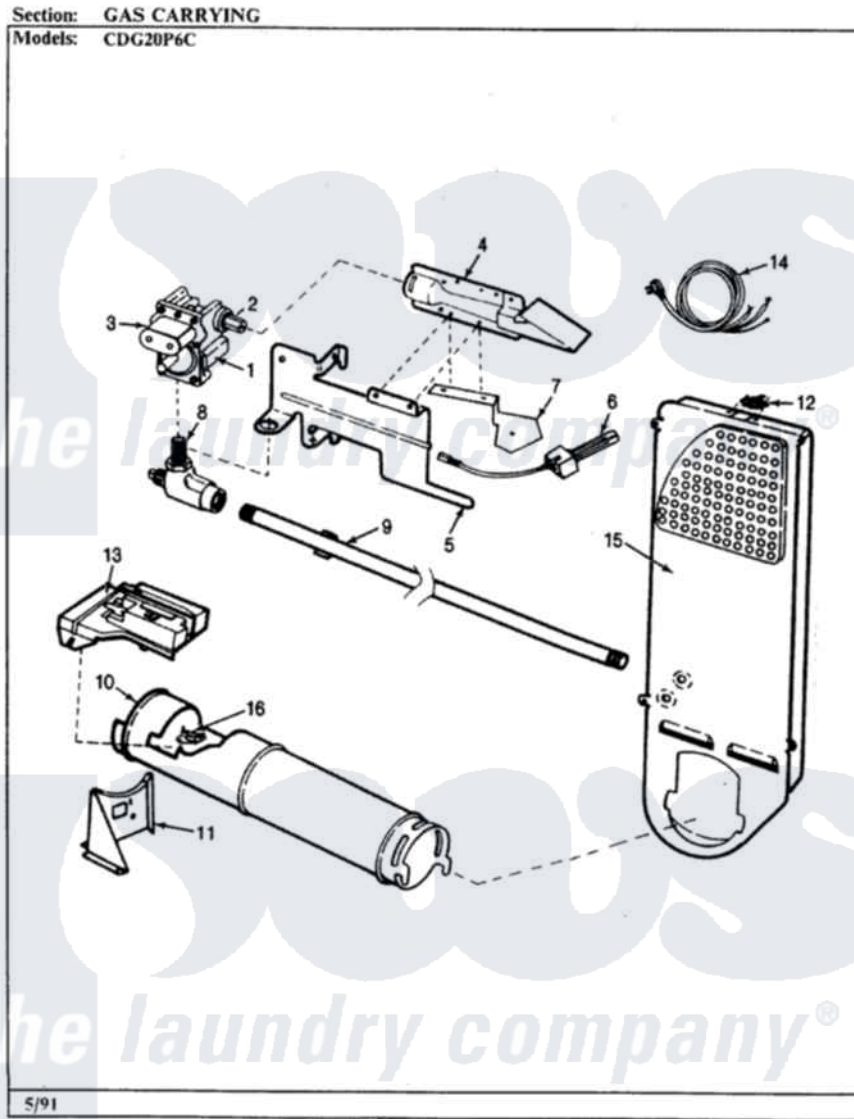

Crosley CDG20P6WC 04 - GAS CARRYING

Crosley [Residential Crosley CDG20P6WC Dryer Parts](#) Parts Diagram 04 - GAS CARRYING
Click on the part number to view part

Item	Original Part Number	Replaced By	Status	Part Description
1	53-0194	306176		Valve, Gas
2	63-3570			Burner Orifice
3	63-6615	279834		Coil-Valve
"	63-6614	279834		Coil-Valve
4	63-6682	31001784		Burner
5	25-7741	W10116760		Screw
"	53-0140			Mtg Bracket
6	53-0689	31001556		Igniter
7	53-0686		Not Available	BRACKET
"	25-3034			Clip, Wiring
"	25-7744	8281196		Screw
"	25-2134	W10116760		Screw
8	53-0101	31001042		Valve, Gas Shut Off
9	53-0173	31001777		Main Gas L
10	53-1884			Housing, Heater
11	25-3092	90767		Screw, 8A X 3/8 HeX Washer Head Tapping

"	53-0139		Not Available	HEATER SUPPORT
"	25-7741	W10116760		Screw
12	25-0168			Screw
"	53-0143	LA-1053		Fuse Kit, Thermal
13	63-5013	338906		Radiant, Sensor
"	25-2134	W10116760		Screw
14	63-6259	31001547		Cord, Power
15	53-0169		Not Available	INLET AIR DUCT
16	LA-1053			Fuse Kit, Thermal
"	53-1096	LA-1053		Fuse Kit, Thermal
"	25-3032		Not Available	WIRING CLIP
"	63-6766			Conversion Kit