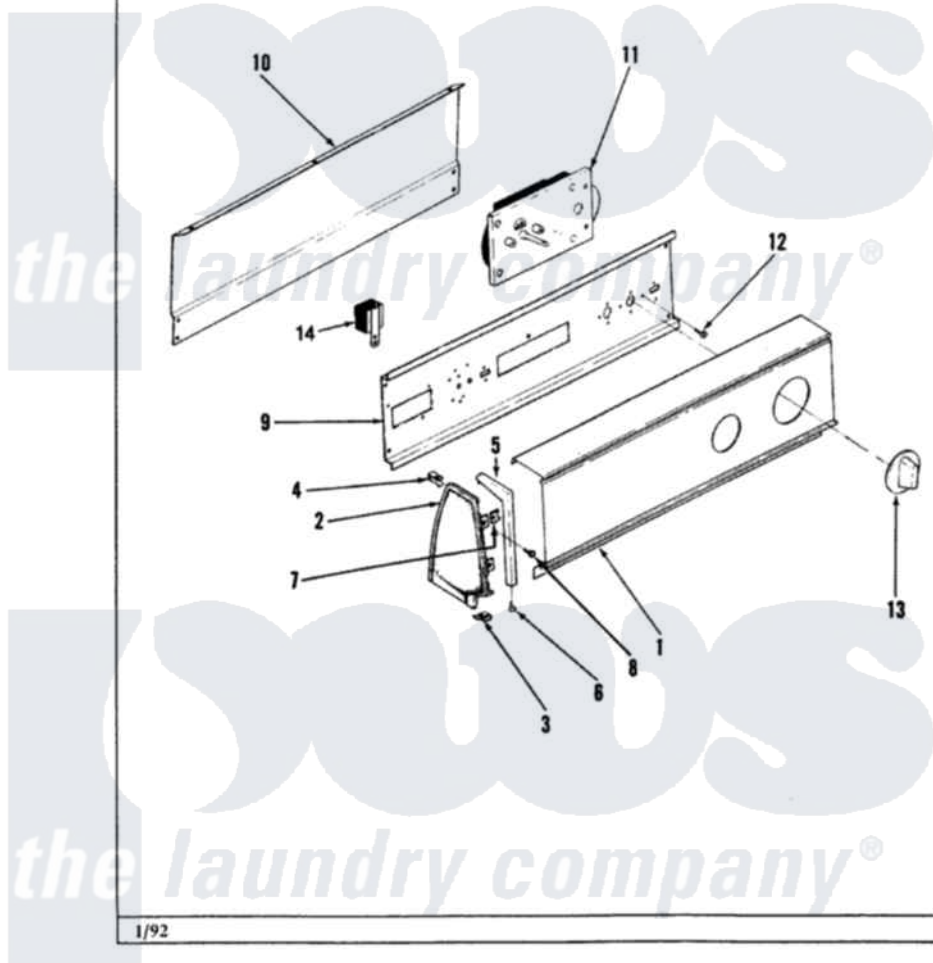

Crosley CDG20P7AC 01 - CONTROL PANEL

Section: BACKGUARD

Models: CDG20P7C

Crosley [Residential Crosley CDG20P7AC Dryer Parts](#) Parts Diagram 01 - CONTROL PANEL

[Click on the part number to view part](#)

Item	Original Part Number	Replaced By	Status	Part Description
1	53-1925		Not Available	CONTROL PANEL
2	35-2487	21001451		Cap- End
"	53-2488	31001109		Owners Man
"	25-7649	910187		Screw
"	25-7702			Speedclip, End Cap To Control Panel
3	25-7691		Not Available	SCREW, END CAP TO TOP
"	25-7851			Speedclip, End Cap To Top
4	25-7435	33002917		Screw, No.10-16
"	25-7852			Speedclip, Rr Shld To End Cap
5	53-0278		Not Available	TRIM, END CAP (LT)
"	53-0277		Not Available	TRIM, END CAP (RT)
6	25-7760			Screw
7	25-7702			Speedclip, End Cap To Control Panel
8	25-3092	90767		Screw, 8A X 3/8 HeX Washer Head Tapping

9	53-1676		Shield, Control
10	35-2688	21001460	Shield, Rear
11	53-1303		Not Available
"	63-6752		Not Available
"	53-1758		TIMER
"			TIMER MOTOR
"	53-1758		Timer
12	25-0205	216412	Screw, Bracket To Timer
"	25-7435	33002917	Screw, No.10-16
13	53-0653	31001219	Knob Ski
"	25-3092	90767	Screw, 8A X 3/8 HeX Washer Head Tapping
14	53-1639		Buzzer Assembly
"	25-3092	90767	Screw, 8A X 3/8 HeX Washer Head Tapping
NI	53-1926-1		Not Available
			MANUAL, USE & CARE