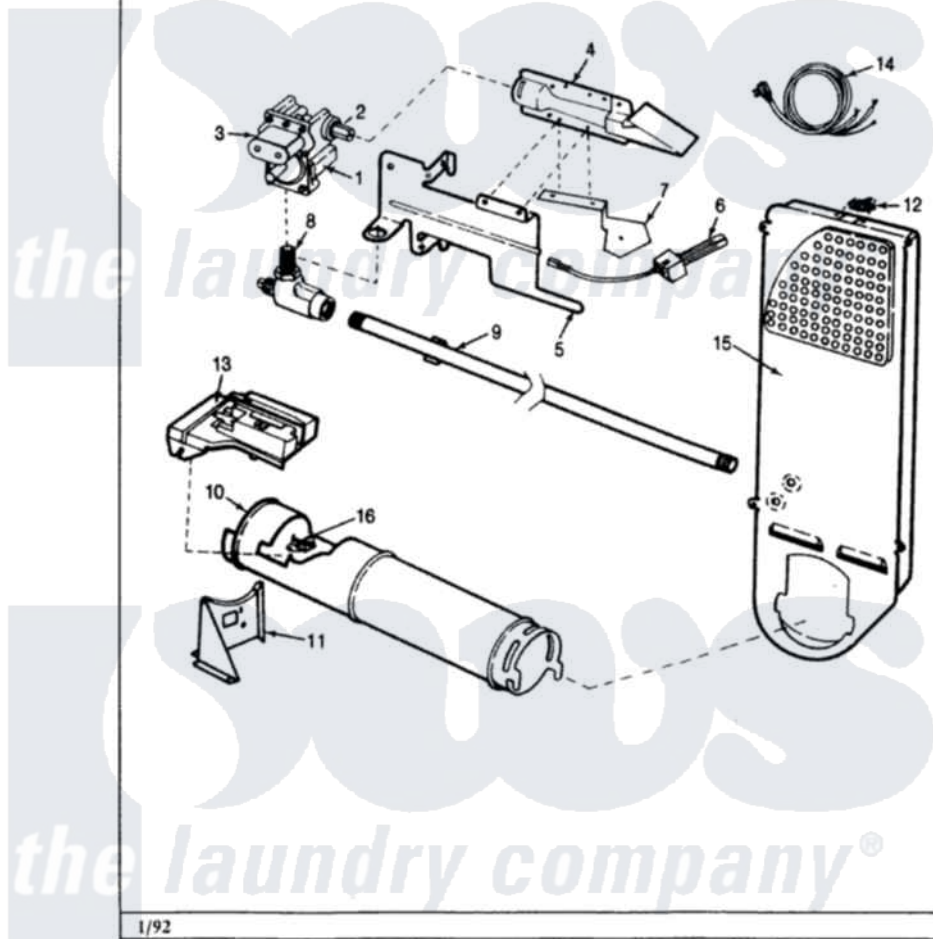

Crosley CDG20P7AC 02 - GAS CARRYING

Section: GAS CARRYING

Models: CDG20P7C

Crosley [Residential Crosley CDG20P7AC Dryer Parts](#) Parts Diagram 02 - GAS CARRYING

[Click on the part number to view part](#)

Item	Original Part Number	Replaced By	Status	Part Description
1	53-0194	306176		Valve, Gas
2	63-3570			Burner Orifice
3	63-6615	279834		Coil-Valve
"	63-6614	279834		Coil-Valve
4	63-6682	31001784		Burner
5	53-0140			Mtg Bracket
"	25-7741	W10116760		Screw
6	53-0689	31001556		Igniter
7	25-2134	W10116760		Screw
"	25-3034			Clip, Wiring
"	25-7744	8281196		Screw
"	53-0686		Not Available	BRACKET
8	53-0101	31001042		Valve, Gas Shut Off
9	53-0173	31001777		Main Gas L
10	53-1884			Housing, Heater
"	25-3032		Not Available	WIRING CLIP

11	25-7741	W10116760	Screw
"	53-0139		Not Available HEATER SUPPORT
"	25-3092	90767	Screw, 8A X 3/8 HeX Washer Head Tapping
12	25-0168		Screw
"	53-0143	LA-1053	Fuse Kit, Thermal
13	63-5013	338906	Radiant, Sensor
"	25-2134	W10116760	Screw
14	63-6259	31001547	Cord, Power
15	53-0169		Not Available INLET AIR DUCT
16	LA-1053		Fuse Kit, Thermal
"	53-1096	LA-1053	Fuse Kit, Thermal
"	63-6766		Conversion Kit