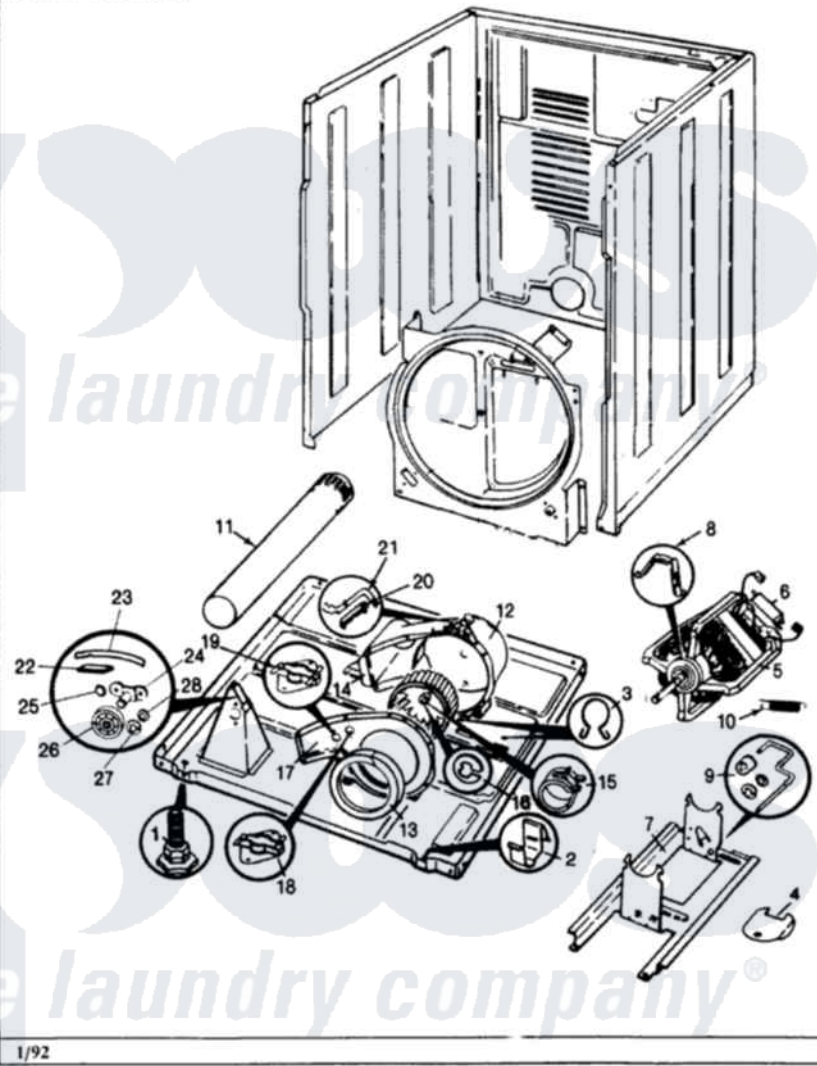

Crosley CDG20P7AC 03 - MOTOR & DRIVE

Section: MOTOR & DRIVE

Models: CDG20P7C

Crosley [Residential Crosley CDG20P7AC Dryer Parts](#) Parts Diagram 03 - MOTOR & DRIVE
 Click on the part number to view part

Item	Original Part Number	Replaced By	Status	Part Description
1	63-5834		Not Available	LEG, LEVELING
2	53-0120			Clip, Front Panel
3	25-7027	16515		Clip
4	53-0153		Not Available	SHIELD, WIRING
"	25-7741	W10116760		Screw
5	53-2275	W10410996		Motor-Drve
"	53-1041	LA-1004		Motor Mtg. Kit
6	53-0693	53-0332		Motor Switch
7	25-7811		Not Available	SCREW
"	53-0852		Not Available	MOTOR BRACKET
"	53-1932	31001570		Bracket, Motor
8	25-7674			Screw
"	53-0214	660658		Clamp, Motor Mounting 343481 685441
9	53-1650		Not Available	IDLER ASSY
"	25-7957			Pushnut
"	25-7815			Washer