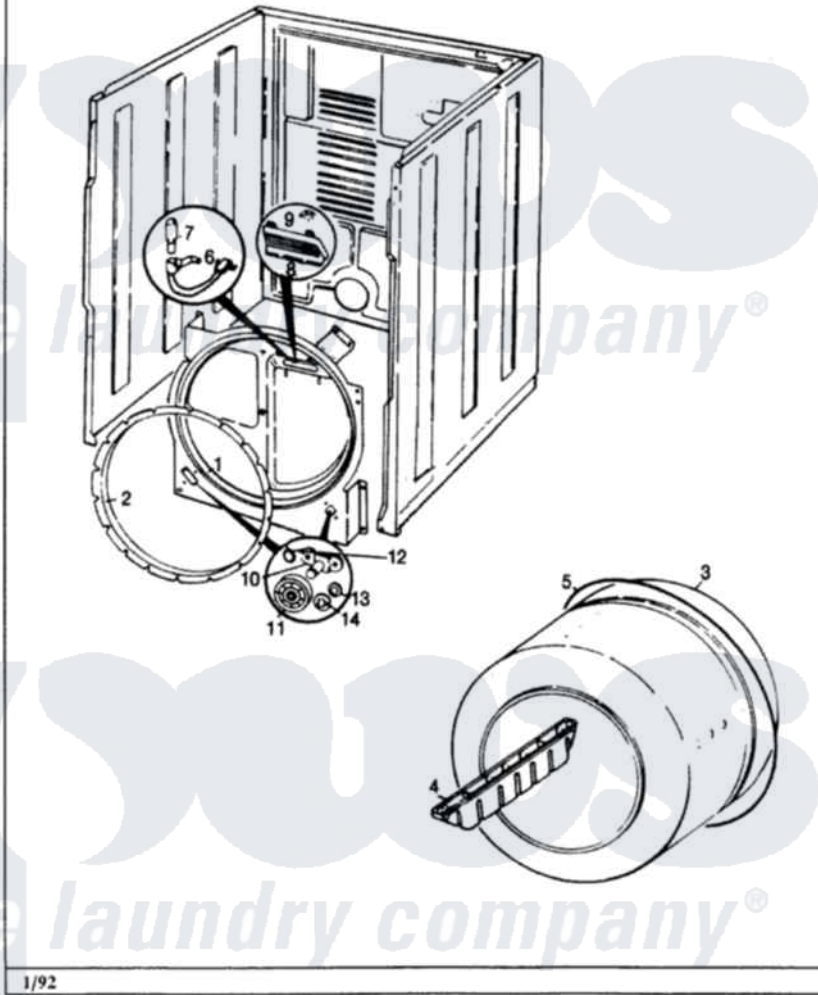

Crosley CDG20P7AC 04 - TUMBLER

Section: TUMBLER

Models: CDG20P7C

Crosley [Residential Crosley CDG20P7AC Dryer Parts](#) Parts Diagram 04 - TUMBLER

[Click on the part number to view part](#)

Item	Original Part Number	Replaced By	Status	Part Description
1	25-7733	681414		Screw, 10AB X 1/2
"	53-1703	LA-1054		Dryer Bulkhead Kit
2	53-0282	31001637		Seal Assembly, Cylinder Front
3	53-0178	53-1250		Cylinder
4	25-7759	3196164		Screw
"	53-0117		Not Available	BAFFLE, GRAY
5	53-1589	341241		Belt
6	W10124350		Not Available	NOT REQUIRED PART OR SEE NOTE
7	W10124350		Not Available	NOT REQUIRED PART OR SEE NOTE
8	W10124350		Not Available	NOT REQUIRED PART OR SEE NOTE
9	W10124350		Not Available	NOT REQUIRED PART OR SEE NOTE
"	LA-1006			Glide Kit, Tumbler
10	53-0197			Support Assembly-Cylinder Rear

"	25-7101	3351614	Screw, Gearcase Cover Mounting
11	53-0642	31001096	Roller
12	25-7813		Spacer
13	25-7814		Washer
14	LA-1008		Rr Roller Kit
"	25-7854		Ring, Retaining