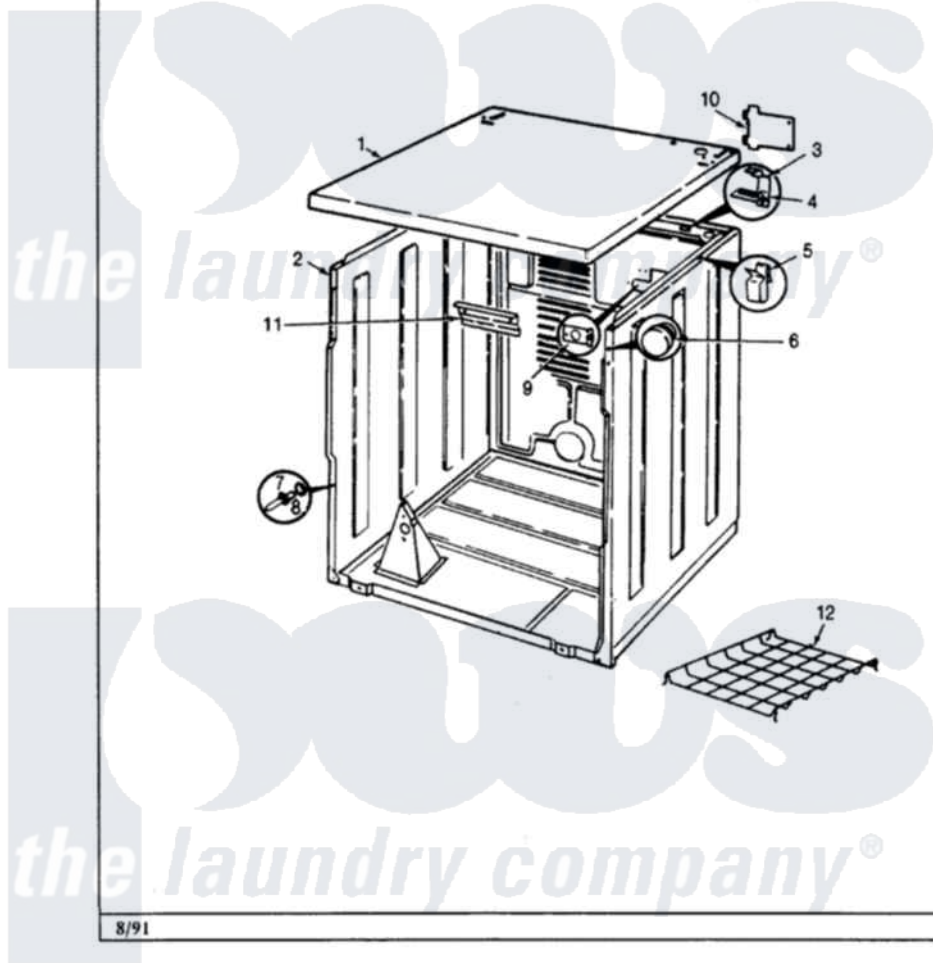

Crosley CDG20P7W 01 - CABINET

Section: CABINET
Models: CDG20P7

Crosley [Residential Crosley CDG20P7W Dryer Parts](#) Parts Diagram 01 - CABINET
Click on the part number to view part

Item	Original Part Number	Replaced By	Status	Part Description
1	53-1711		Not Available	CABINET TOP (DRYER)
2	53-0687	31001714		Cabinet And Base Assembly
3	63-5712			Hinge, Cabinet Top
4	33-0930			Pad, Top Hinge
"	25-3092	90767		Screw, 8A X 3/8 HeX Washer Head Tapping
5	25-3034			Clip, Wiring
6	33-2653			Bumper, Cabinet
7	63-6148	53-0643		Pin, Locator
8	53-0200			Sleeve, Locator Pin
"	25-0224	3400029		Nut, Adapter Plate
9	53-0135		Not Available	SUPPORT, POWER CORD
10	25-7857	90767		Screw, 8A X 3/8 HeX Washer Head Tapping
"	53-0284			Cover, Terminal
11	25-3457			Screw, Sems
"	53-0133			Shield, Heat