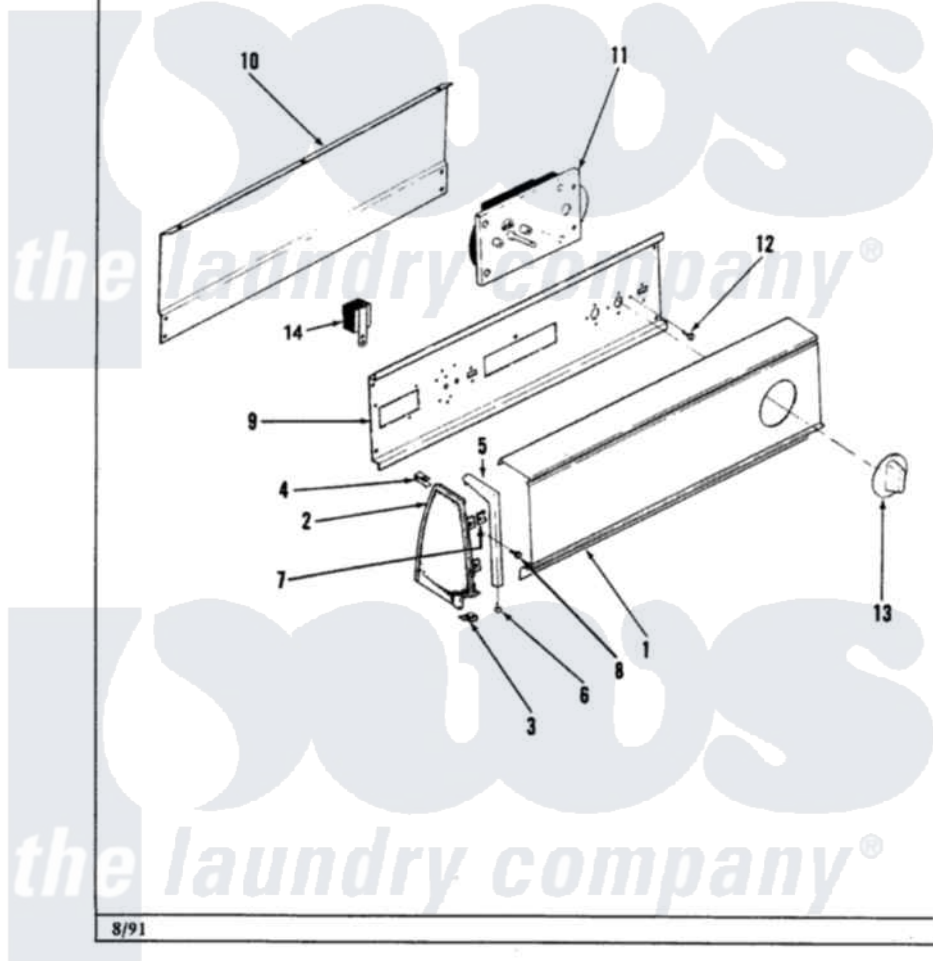

Crosley CDG20P7W 02 - CONTROL PANEL

Section: BACKGUARD

Models: CDG20P7

Crosley [Residential Crosley CDG20P7W Dryer Parts](#) Parts Diagram 02 - CONTROL PANEL

[Click on the part number to view part](#)

Item	Original Part Number	Replaced By	Status	Part Description
1	53-1925		Not Available	CONTROL PANEL
2	35-2487	21001451		Cap- End
"	53-2488	31001109		Owners Man
"	25-7649	910187		Screw
"	25-7702			Speedclip, End Cap To Control Panel
3	25-7691		Not Available	SCREW, END CAP TO TOP
"	25-7851			Speedclip, End Cap To Top
4	25-7435	33002917		Screw, No.10-16
"	25-7852			Speedclip, Rr Shld To End Cap
5	53-0278		Not Available	TRIM, END CAP (LT)
"	53-0277		Not Available	TRIM, END CAP (RT)
6	25-7760			Screw
7	25-7702			Speedclip, End Cap To Control Panel
8	25-3092	90767		Screw, 8A X 3/8 HeX Washer Head Tapping

9	53-1676		Shield, Control
10	35-2688	21001460	Shield, Rear
11	53-1303		Not Available
"	63-6752		Not Available
12	25-0205	216412	Screw, Bracket To Timer
13	53-0653	31001219	Knob Ski
"	25-3092	90767	Screw, 8A X 3/8 HeX Washer Head Tapping
14	25-3092	90767	Screw, 8A X 3/8 HeX Washer Head Tapping
"	53-1639		Buzzer Assembly
NI	53-1926-1		Not Available
			MANUAL, USE & CARE