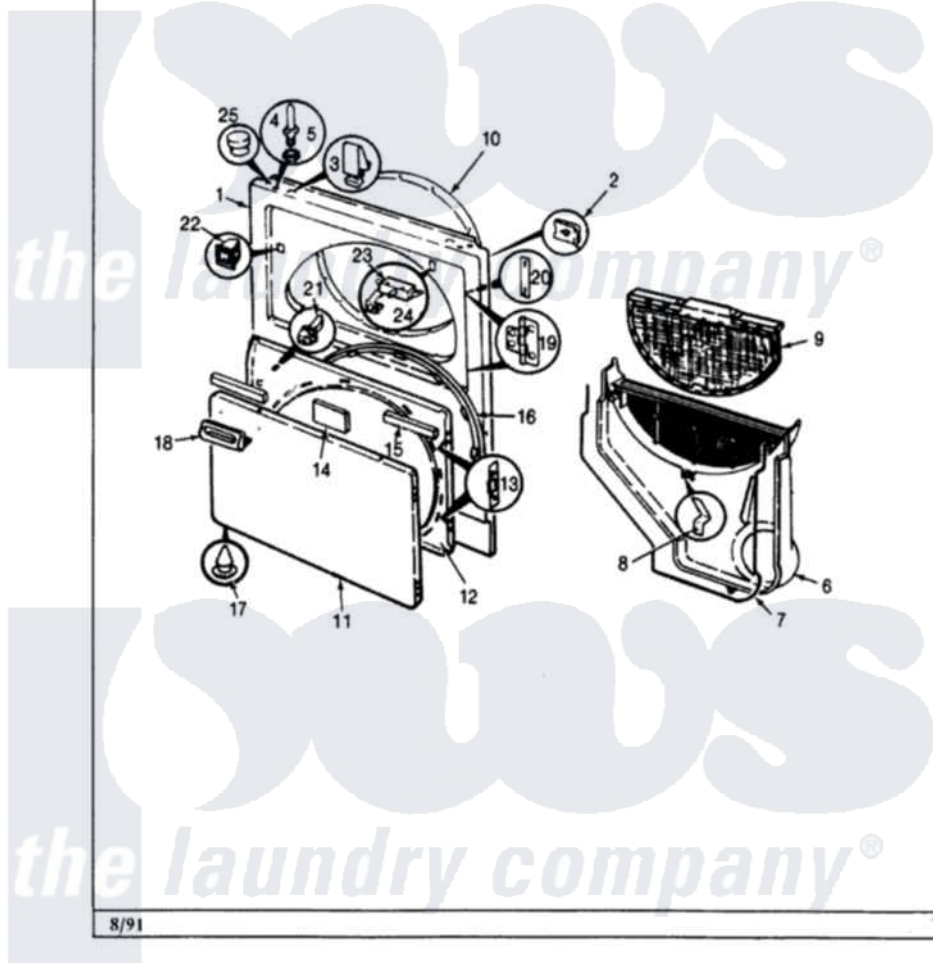

# Crosley CDG20P7W 03 - DOOR

Section: DOOR  
Models: CDG20P7

Crosley [Residential Crosley CDG20P7W Dryer Parts](#) Parts Diagram 03 - DOOR  
Click on the part number to view part

Item	Original Part Number	Replaced By	Status	Part Description
1	53-0727	<a href="#">12001190</a>		Panel Kit
2	25-7817		Not Available	CLIP, U-TYPE
"	25-7820	<a href="#">489478</a>		Screw, 8 X 1/2
3	<a href="#">25-7220</a>			Clip, Cabinet Top
4	63-6148	<a href="#">53-0643</a>		Pin, Locator
5	25-0224	<a href="#">3400029</a>		Nut, Adapter Plate
"	<a href="#">53-0200</a>			Sleeve, Locator Pin
6	25-7810	<a href="#">415013-35</a>		Screw
"	53-1299	<a href="#">12001324</a>		Duct Kit, Collector
7	53-0203	<a href="#">12001324</a>		Duct Kit, Collector
8	<a href="#">53-0123</a>			Clip
9	<a href="#">53-0918</a>			Filter, Lint
10	53-0282	<a href="#">31001637</a>		Seal Assembly, Cylinder Front
11	<a href="#">53-0154</a>			Panel, Outer Door
12	53-0740		Not Available	INNER DOOR
13	<a href="#">53-0119</a>			Clip, Hinge

14	53-0251	<a href="#">53-1490</a>	Door Pad
15	53-0252	<a href="#">53-1491</a>	Door Pad
16	53-0112	<a href="#">31001529</a>	Seal, Door
"	25-7770	<a href="#">3196169</a>	Screw, Element
17	25-3534	<a href="#">25-7889</a>	Plug Button
18	53-0928	<a href="#">53-0927</a>	Handle, Door
"	25-7810	<a href="#">415013-35</a>	Screw
19	53-0122	<a href="#">53-1492</a>	Hinge, Dryer Door
20	<a href="#">LA-1003</a>		Door Catch Kit
"	53-0121	Not Available	TWIN NUT
"	<a href="#">25-7809</a>		Screw, No.6-20 1/2 Flthd Torx
21	73-0033	<a href="#">LA-1003</a>	Door Catch Kit
22	25-7828	<a href="#">489483</a>	Screw 10-32 X 1/2
"	53-0187	<a href="#">LA-1003</a>	Door Catch Kit
23	53-0147	<a href="#">53-0148</a>	Switch, Door
24	63-5990	<a href="#">31001319</a>	Clip, Switch
25	<a href="#">33-2653</a>		Bumper, Cabinet