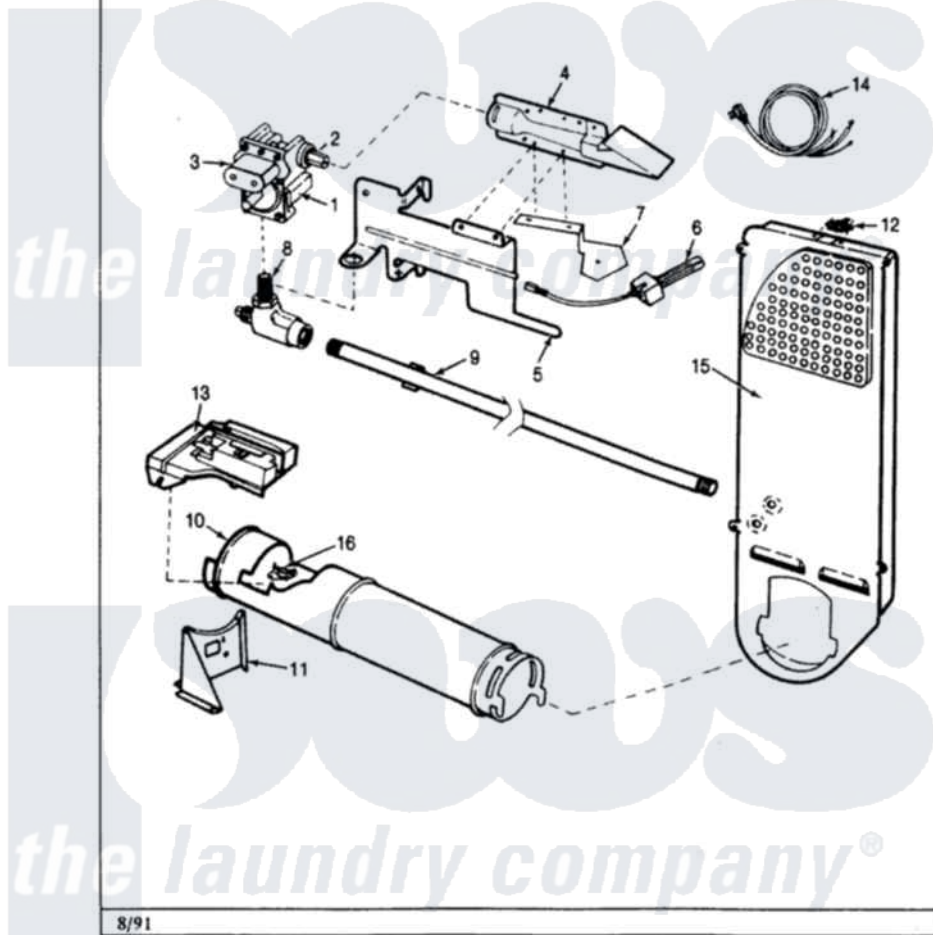

# Crosley CDG20P7W 04 - GAS CARRYING

Section: GAS CARRYING  
Models: CDG20P7

Crosley Residential Crosley CDG20P7W Dryer Parts Parts Diagram 04 - GAS CARRYING  
Click on the part number to view part

Item	Original Part Number	Replaced By	Status	Part Description
1	53-0194	<a href="#">306176</a>		Valve, Gas
2	<a href="#">63-3570</a>			Burner Orifice
3	63-6615	<a href="#">279834</a>		Coil-Valve
"	63-6614	<a href="#">279834</a>		Coil-Valve
4	63-6682	<a href="#">31001784</a>		Burner
5	<a href="#">53-0140</a>			Mtg Bracket
"	25-7741	<a href="#">W10116760</a>		Screw
6	53-0689	<a href="#">31001556</a>		Igniter
7	25-7744	<a href="#">8281196</a>		Screw
"	<a href="#">25-3034</a>			Clip, Wiring
"	25-2134	<a href="#">W10116760</a>		Screw
"	53-0686		Not Available	BRACKET
8	53-0101	<a href="#">31001042</a>		Valve, Gas Shut Off
9	53-0173	<a href="#">31001777</a>		Main Gas L
10	<a href="#">53-1884</a>			Housing, Heater
"	25-3032		Not Available	WIRING CLIP

11	25-3092	<a href="#">90767</a>	Screw, 8A X 3/8 HeX Washer Head Tapping
"	25-7741	<a href="#">W10116760</a>	Screw
"	53-0139		Not Available HEATER SUPPORT
12	<a href="#">25-0168</a>		Screw
"	53-0143	<a href="#">LA-1053</a>	Fuse Kit, Thermal
13	63-5013	<a href="#">338906</a>	Radiant, Sensor
"	25-2134	<a href="#">W10116760</a>	Screw
14	63-6259	<a href="#">31001547</a>	Cord, Power
15	53-0169		Not Available INLET AIR DUCT
16	<a href="#">LA-1053</a>		Fuse Kit, Thermal
"	53-1096	<a href="#">LA-1053</a>	Fuse Kit, Thermal
NI	<a href="#">12001031</a>		Conversion Kit
"	<a href="#">63-6766</a>		Conversion Kit