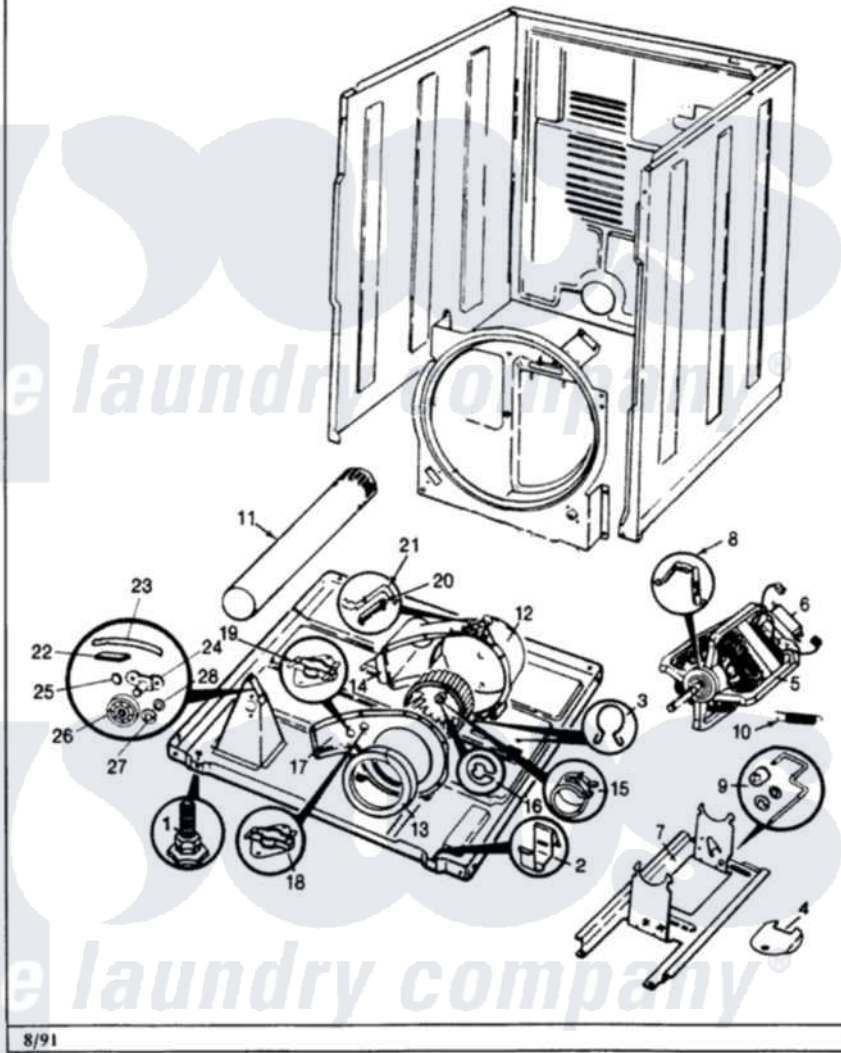

Crosley CDG20P7W 05 - MOTOR & DRIVE

Section: MOTOR & DRIVE

Models: CDG20P7

Crosley [Residential Crosley CDG20P7W Dryer Parts](#) Parts Diagram 05 - MOTOR & DRIVE
 Click on the part number to view part

| Item | Original Part Number | Replaced By | Status | Part Description |
|------|-------------------------|---------------------------|---------------|--|
| 1 | 63-5519 | | Not Available | LEG, LEVELING |
| 2 | 53-0120 | | | Clip, Front Panel |
| 3 | 25-7027 | 16515 | | Clip |
| 4 | 25-7741 | W10116760 | | Screw |
| " | 53-0153 | | Not Available | SHIELD, WIRING |
| 5 | 53-1041 | LA-1004 | | Motor Mtg. Kit |
| 6 | 53-0693 | 53-0332 | | Motor Switch |
| 7 | 25-7811 | | Not Available | SCREW |
| " | 53-0852 | | Not Available | MOTOR BRACKET |
| 8 | 53-0214 | 660658 | | Clamp, Motor Mounting 343481 685441 |
| " | 25-7674 | | | Screw |
| 9 | 53-1650 | | Not Available | IDLER ASSY |
| 10 | 53-1648 | | | Idler Spring |
| 11 | 25-2134 | W10116760 | | Screw |
| " | 53-0134 | | | Duct, Exhaust |
| 12 | 53-0774 | | Not Available | BLOWER HOUSING |