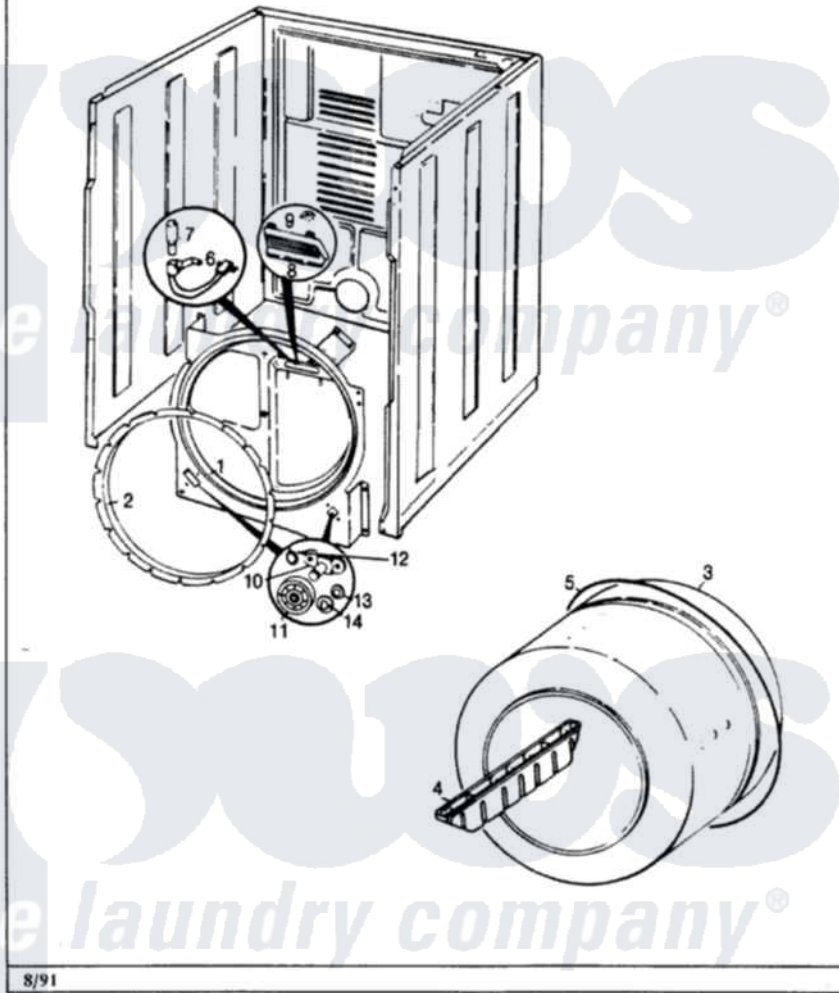

Crosley CDG20P7W 06 - TUMBLER

Section: TUMBLER

Models: CDG20P7

Crosley Residential Crosley CDG20P7W Dryer Parts Parts Diagram 06 - TUMBLER

[Click on the part number to view part](#)

Item	Original Part Number	Replaced By	Status	Part Description
1	25-7733	681414		Screw, 10AB X 1/2
"	53-1703	LA-1054		Dryer Bulkhead Kit
2	53-0282	31001637		Seal Assembly, Cylinder Front
3	53-0178	53-1250		Cylinder
4	25-7759	3196164		Screw
"	53-0117		Not Available	BAFFLE, GRAY
5	53-1512		Not Available	BELT, DRIVE
6	W10124350		Not Available	NOT REQUIRED PART OR SEE NOTE
7	W10124350		Not Available	NOT REQUIRED PART OR SEE NOTE
8	W10124350		Not Available	NOT REQUIRED PART OR SEE NOTE
9	W10124350		Not Available	NOT REQUIRED PART OR SEE NOTE
"	LA-1006			Glide Kit, Tumbler
10	53-0197			Support Assembly-Cylinder Rear

"	25-7101	3351614	Screw, Gearcase Cover Mounting
11	53-0642	31001096	Roller
12	25-7813		Spacer
13	25-7814		Washer
14	LA-1008		Rr Roller Kit
"	25-7854		Ring, Retaining