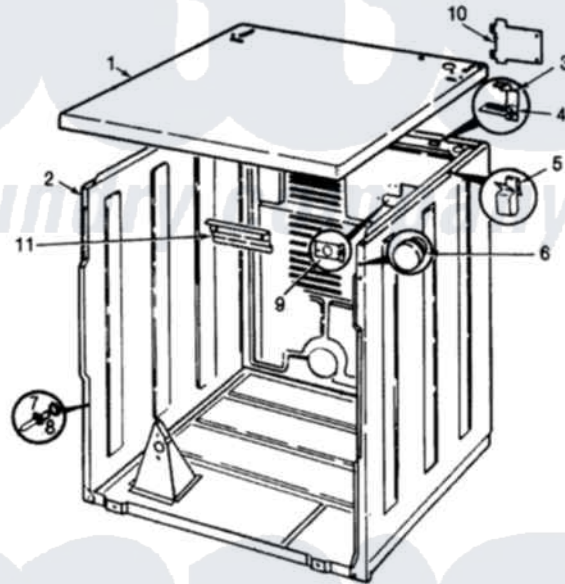

# Crosley CDG20P7WC 01 - CABINET

Section: CABINET  
Models: CDG20P7C

1/92

Crosley [Residential Crosley CDG20P7WC Dryer Parts](#) Parts Diagram 01 - CABINET  
Click on the part number to view part

Item	Original Part Number	Replaced By	Status	Part Description
1	53-1711		Not Available	CABINET TOP (DRYER)
2	53-0687	<a href="#">31001714</a>		Cabinet And Base Assembly
3	<a href="#">63-5712</a>			Hinge, Cabinet Top
4	<a href="#">33-0930</a>			Pad, Top Hinge
"	25-3092	<a href="#">90767</a>		Screw, 8A X 3/8 HeX Washer Head Tapping
5	<a href="#">25-3034</a>			Clip, Wiring
6	<a href="#">33-2653</a>			Bumper, Cabinet
7	63-6148	<a href="#">53-0643</a>		Pin, Locator
8	<a href="#">53-0200</a>			Sleeve, Locator Pin
"	25-0224	<a href="#">3400029</a>		Nut, Adapter Plate
9	53-0135		Not Available	SUPPORT, POWER CORD
10	<a href="#">53-0284</a>			Cover, Terminal
"	25-7857	<a href="#">90767</a>		Screw, 8A X 3/8 HeX Washer Head Tapping
11	W10124350		Not Available	NOT REQUIRED PART OR SEE NOTE