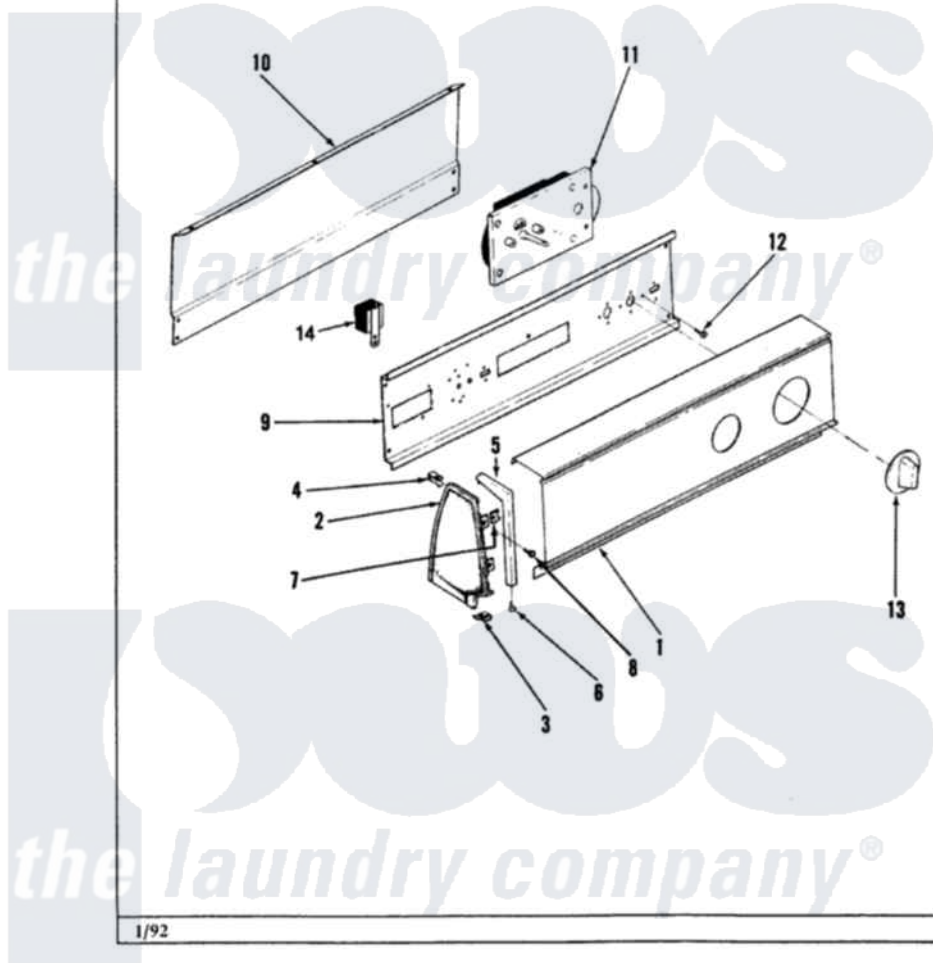

Crosley CDG20P7WC 02 - CONTROL PANEL

Section: BACKGUARD
Models: CDG20P7C

Crosley Residential Crosley CDG20P7WC Dryer Parts Parts Diagram 02 - CONTROL PANEL
Click on the part number to view part

Item	Original Part Number	Replaced By	Status	Part Description
1	53-1925		Not Available	CONTROL PANEL
2	35-2487	21001451		Cap- End
"	53-2488	31001109		Owners Man
"	25-7649	910187		Screw
"	25-7702			Speedclip, End Cap To Control Panel
3	25-7691		Not Available	SCREW, END CAP TO TOP
"	25-7851			Speedclip, End Cap To Top
4	25-7435	33002917		Screw, No.10-16
"	25-7852			Speedclip, Rr Shld To End Cap
5	53-0278		Not Available	TRIM, END CAP (LT)
"	53-0277		Not Available	TRIM, END CAP (RT)
6	25-7760			Screw
7	25-7702			Speedclip, End Cap To Control Panel
8	25-3092	90767		Screw, 8A X 3/8 HeX Washer Head Tapping

9	53-1676		Shield, Control
10	35-2688	21001460	Shield, Rear
11	53-1303		Not Available
"	63-6752		Not Available
"	53-1758		TIMER
"			TIMER MOTOR
"	53-1758		Timer
12	25-0205	216412	Screw, Bracket To Timer
"	25-7435	33002917	Screw, No.10-16
13	53-0653	31001219	Knob Ski
"	25-3092	90767	Screw, 8A X 3/8 HeX Washer Head Tapping
14	53-1639		Buzzer Assembly
"	25-3092	90767	Screw, 8A X 3/8 HeX Washer Head Tapping
NI	53-1926-1		Not Available
			MANUAL, USE & CARE