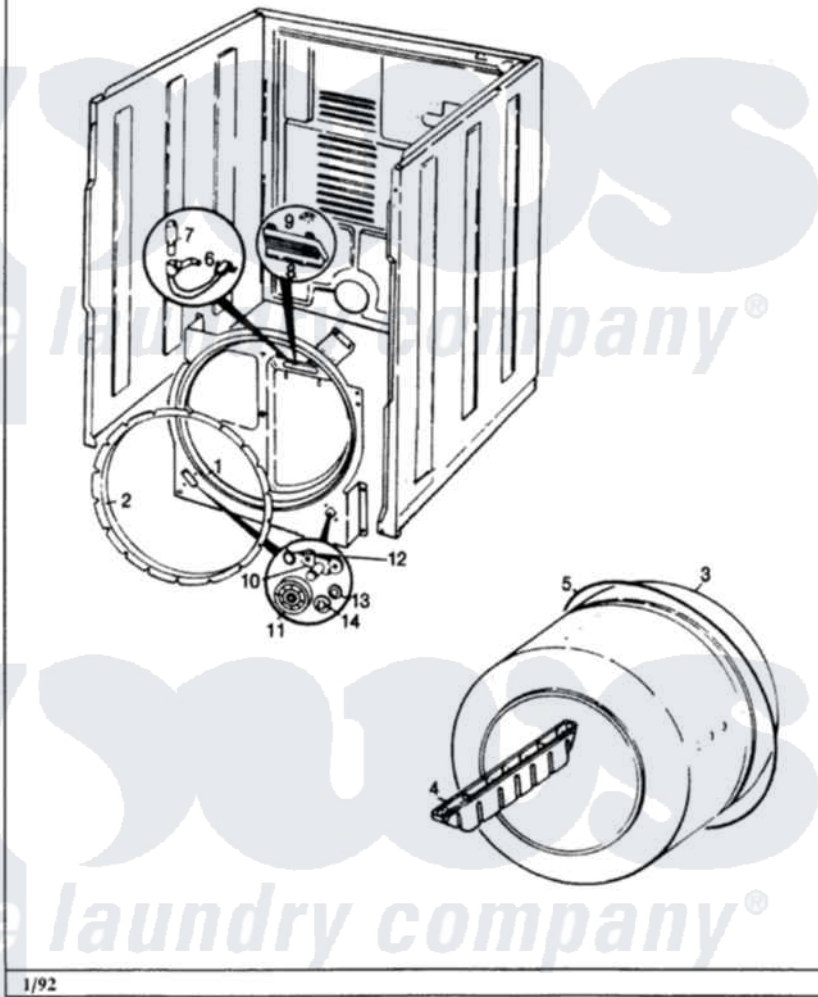

# Crosley CDG20P7WC 06 - TUMBLER

Section: TUMBLER

Models: CDG20P7C

Crosley Residential Crosley CDG20P7WC Dryer Parts Parts Diagram 06 - TUMBLER

[Click on the part number to view part](#)

Item	Original Part Number	Replaced By	Status	Part Description
1	25-7733	<a href="#">681414</a>		Screw, 10AB X 1/2
"	53-1703	<a href="#">LA-1054</a>		Dryer Bulkhead Kit
2	53-0282	<a href="#">31001637</a>		Seal Assembly, Cylinder Front
3	53-0178	<a href="#">53-1250</a>		Cylinder
4	25-7759	<a href="#">3196164</a>		Screw
"	53-0117		Not Available	BAFFLE, GRAY
5	53-1589	<a href="#">341241</a>		Belt
6	W10124350		Not Available	NOT REQUIRED PART OR SEE NOTE
7	W10124350		Not Available	NOT REQUIRED PART OR SEE NOTE
8	W10124350		Not Available	NOT REQUIRED PART OR SEE NOTE
9	W10124350		Not Available	NOT REQUIRED PART OR SEE NOTE
"	<a href="#">LA-1006</a>			Glide Kit, Tumbler
10	<a href="#">53-0197</a>			Support Assembly-Cylinder Rear

"	25-7101	<a href="#">3351614</a>	Screw, Gearcase Cover Mounting
11	53-0642	<a href="#">31001096</a>	Roller
12	<a href="#">25-7813</a>		Spacer
13	<a href="#">25-7814</a>		Washer
14	<a href="#">LA-1008</a>		Rr Roller Kit
"	<a href="#">25-7854</a>		Ring, Retaining