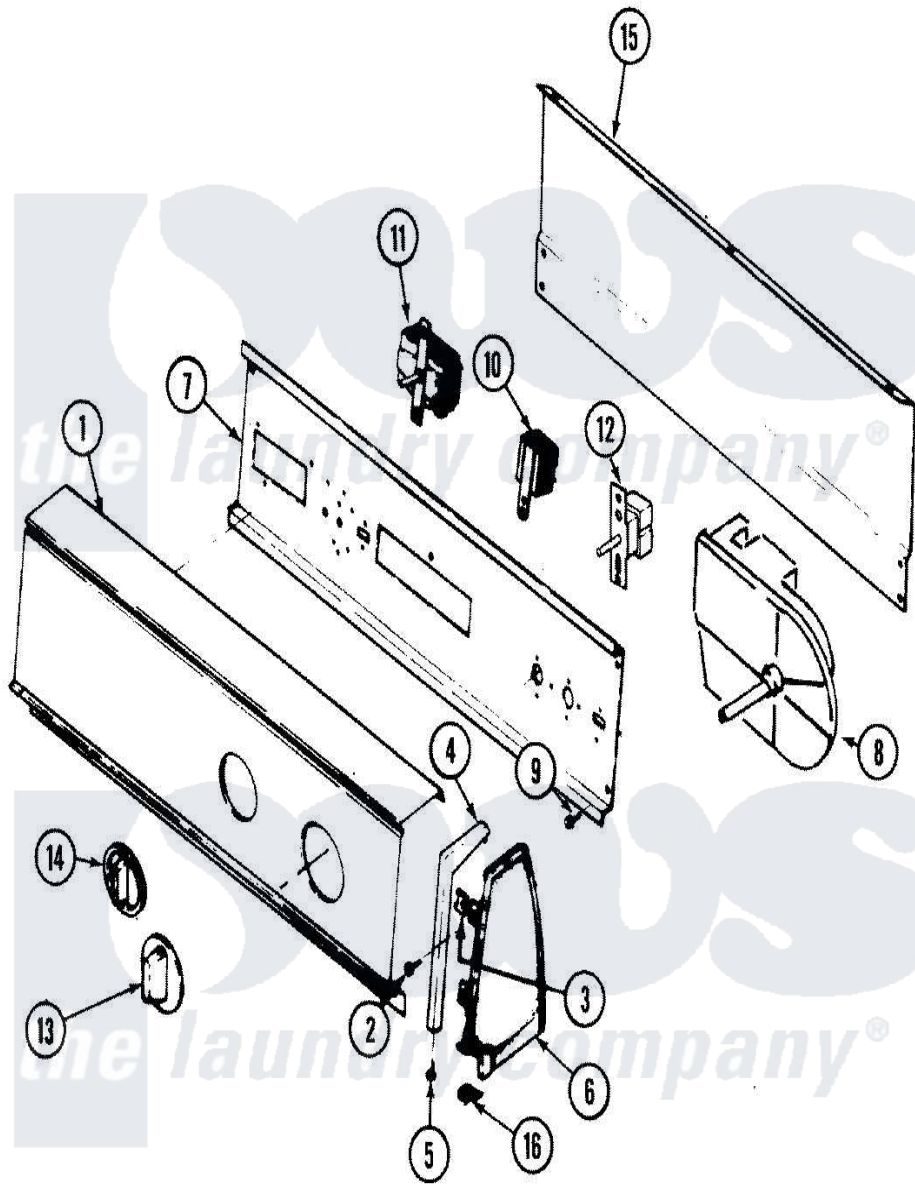

Crosley CDG20P8A 02 - CONTROL PANEL (REV. E-F)

Crosley [Residential Crosley CDG20P8A Dryer Parts](#) Parts Diagram 02 - CONTROL PANEL (REV. E-F)
 Click on the part number to view part

Item	Original Part Number	Replaced By	Status	Part Description
1	25-3457			Screw, Sems
"	53-1286		Not Available	CONTROL PANEL
2	25-7793			Screw
3	25-7702			Speedclip, End Cap To Control Panel
4	53-0277		Not Available	TRIM, END CAP (RT)
"	53-0278		Not Available	TRIM, END CAP (LT)
5	25-7760			Screw
6	35-2488	21001452		Cap- End
"	35-2487	21001451		Cap- End
7	53-2504	31001193		Pad, Shield
"	25-3092	90767		Screw, 8A X 3/8 HeX Washer Head Tapping
"	53-1676			Shield, Control
8	53-1816		Not Available	TIMER
9	25-7435	33002917		Screw, No.10-16
10	25-3092	90767		Screw, 8A X 3/8 HeX Washer

10	25-3092	90767		Head Tapping
"	63-6731	53-1639		Buzzer Assembly
11	25-3092	90767		Screw, 8A X 3/8 HeX Washer Head Tapping
"	53-1266		Not Available	ROTARY SWITCH
12	25-3092	90767		Screw, 8A X 3/8 HeX Washer Head Tapping
"	53-0346	53-1263		Rotary Switch
13	53-0653	31001219		Knob Ski
14	35-0145	21001283		Knob, Selector----Piq
15	25-3092	90767		Screw, 8A X 3/8 HeX Washer Head Tapping
"	25-3457			Screw, Sems
"	35-2688	21001460		Shield, Rear
16	25-7851			Speedclip, End Cap To Top
"	25-2219			Screw
NI	53-1450-1		Not Available	MANUAL, USE & CARE
"	63-5577-1		Not Available	MANUAL, USE & CARE