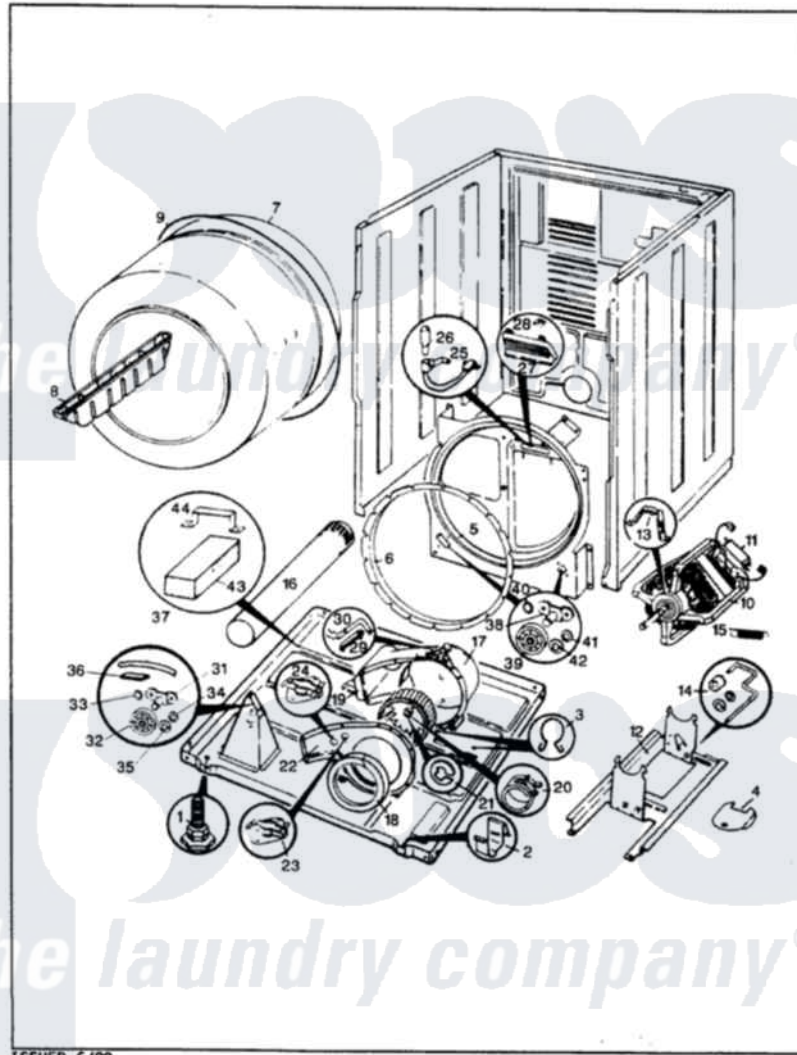

Crosley CDG20P8A 03 - CYLINDER & DRIVE (ORIG.-REV. A-D)

CROSLEY CDG20P8 CYLINDER & DRIVE

Crosley Residential Crosley CDG20P8A Dryer Parts Parts Diagram 03 - CYLINDER & DRIVE (ORIG.-REV. A-D)
 Click on the part number to view part

Item	Original Part Number	Replaced By	Status	Part Description
1	63-5519		Not Available	LEG, LEVELING
2	53-0120			Clip, Front Panel
3	25-7027	16515		Clip
4	25-7741	W10116760		Screw
"	53-0153		Not Available	SHIELD, WIRING
5	Y02100001	LA-1054		Dryer Bulkhead Kit
"	25-7733	681414		Screw, 10AB X 1/2
6	53-0218	31001747		Seal Assembly
7	53-0178	53-1250		Cylinder
8	Y02100002		Not Available	BAFFLE (WHT)
"	25-7759	3196164		Screw
9	LA-1004			Motor Mtg. Kit
"	53-1080	341241		Belt
10	53-0189	LA-1004		Motor Mtg. Kit
11	53-0693	53-0332		Motor Switch
12	25-7811		Not Available	SCREW