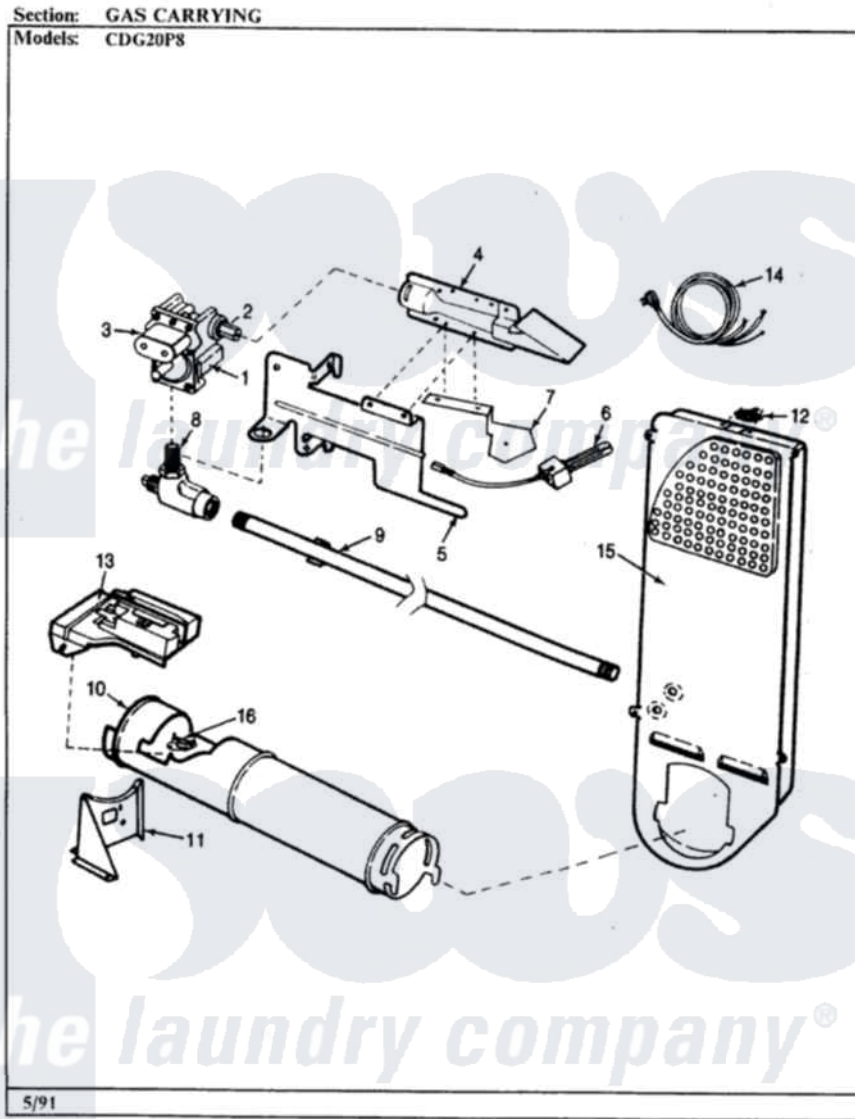

# Crosley CDG20P8A 04 - GAS CARRYING (ORIG. REV. A-D)

Crosley [Residential Crosley CDG20P8A Dryer Parts](#) Parts Diagram 04 - GAS CARRYING (ORIG. REV. A-D)  
Click on the part number to view part

Item	Original Part Number	Replaced By	Status	Part Description
1	53-0194	<a href="#">306176</a>		Valve, Gas
2	<a href="#">63-3570</a>			Burner Orifice
3	<a href="#">63-6766</a>			Conversion Kit
"	63-6615	<a href="#">279834</a>		Coil-Valve
"	63-6614	<a href="#">279834</a>		Coil-Valve
4	63-6682	<a href="#">31001784</a>		Burner
5	25-7741	<a href="#">W10116760</a>		Screw
"	<a href="#">53-0140</a>			Mtg Bracket
6	53-0689	<a href="#">31001556</a>		Igniter
7	25-7744	<a href="#">8281196</a>		Screw
"	53-0686		Not Available	BRACKET
"	<a href="#">25-3034</a>			Clip, Wiring
"	25-2134	<a href="#">W10116760</a>		Screw
8	53-0101	<a href="#">31001042</a>		Valve, Gas Shut Off
9	53-0173	<a href="#">31001777</a>		Main Gas L
"	25-7741	<a href="#">W10116760</a>		Screw

10	<a href="#">53-1884</a>		Housing, Heater
"	53-0138	Not Available	HEATER HOUSING
11	25-7741	<a href="#">W10116760</a>	Screw
"	25-3092	<a href="#">90767</a>	Screw, 8A X 3/8 HeX Washer Head Tapping
"	53-0139	Not Available	HEATER SUPPORT
12	<a href="#">25-0168</a>		Screw
"	53-0143	<a href="#">LA-1053</a>	Fuse Kit, Thermal
13	25-7741	<a href="#">W10116760</a>	Screw
"	25-3092	<a href="#">90767</a>	Screw, 8A X 3/8 HeX Washer Head Tapping
"	63-5013	<a href="#">338906</a>	Radiant, Sensor
"	25-2134	<a href="#">W10116760</a>	Screw
14	63-6259	<a href="#">31001547</a>	Cord, Power
15	<a href="#">LA-1053</a>		Fuse Kit, Thermal
"	53-0169	Not Available	INLET AIR DUCT
16	53-1096	<a href="#">LA-1053</a>	Fuse Kit, Thermal
"	25-3032	Not Available	WIRING CLIP