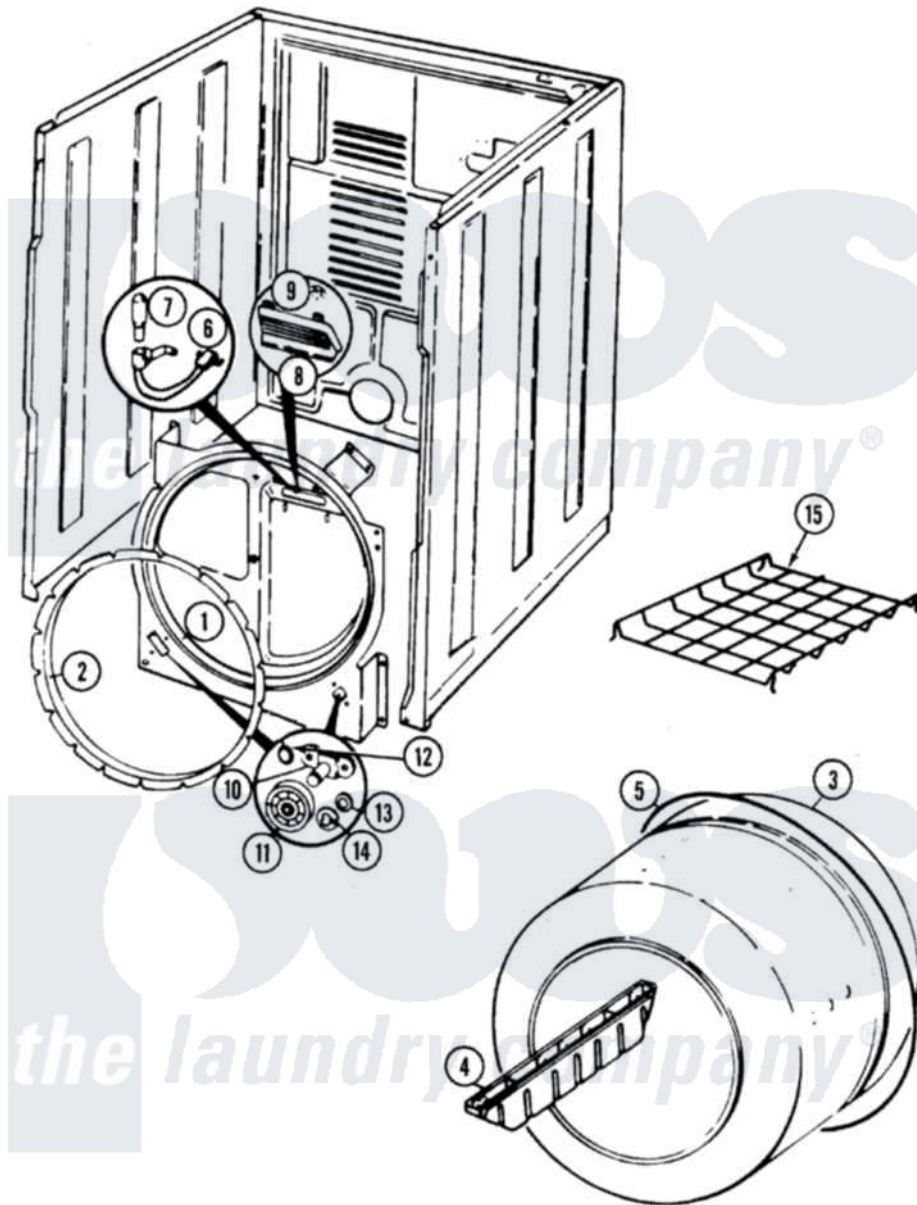

# Crosley CDG20P8A 07 - TUMBLER (REV. E-F)

Crosley [Residential Crosley CDG20P8A Dryer Parts](#) Parts Diagram 07 - TUMBLER (REV. E-F)  
 Click on the part number to view part

Item	Original Part Number	Replaced By	Status	Part Description
1	25-7733	<a href="#">681414</a>		Screw, 10AB X 1/2
"	Y02100001	<a href="#">LA-1054</a>		Dryer Bulkhead Kit
2	53-0282	<a href="#">31001637</a>		Seal Assembly, Cylinder Front
3	53-0178	<a href="#">53-1250</a>		Cylinder
4	Y02100002		Not Available	BAFFLE (WHT)
"	25-7759	<a href="#">3196164</a>		Screw
5	53-1589	<a href="#">341241</a>		Belt
6	<a href="#">25-3457</a>			Screw, Sems
"	<a href="#">53-1580</a>			Receptacle Assembly
7	53-0570	<a href="#">A3167501</a>		Lamp Oven, Int.
8	<a href="#">53-0174</a>			Lens, Bulb
9	25-3562	<a href="#">3195558</a>		Nut
10	25-7101	<a href="#">3351614</a>		Screw, Gearcase Cover Mounting
"	<a href="#">53-0197</a>			Support Assembly-Cylinder Rear
11	53-0642	<a href="#">31001096</a>		Roller

12	<a href="#">25-7813</a>		Spacer
13	<a href="#">25-7814</a>		Washer
14	<a href="#">LA-1008</a>		Rr Roller Kit
"	<a href="#">25-7854</a>		Ring, Retaining
15	53-0772	<a href="#">21001495</a>	Rack, Drying