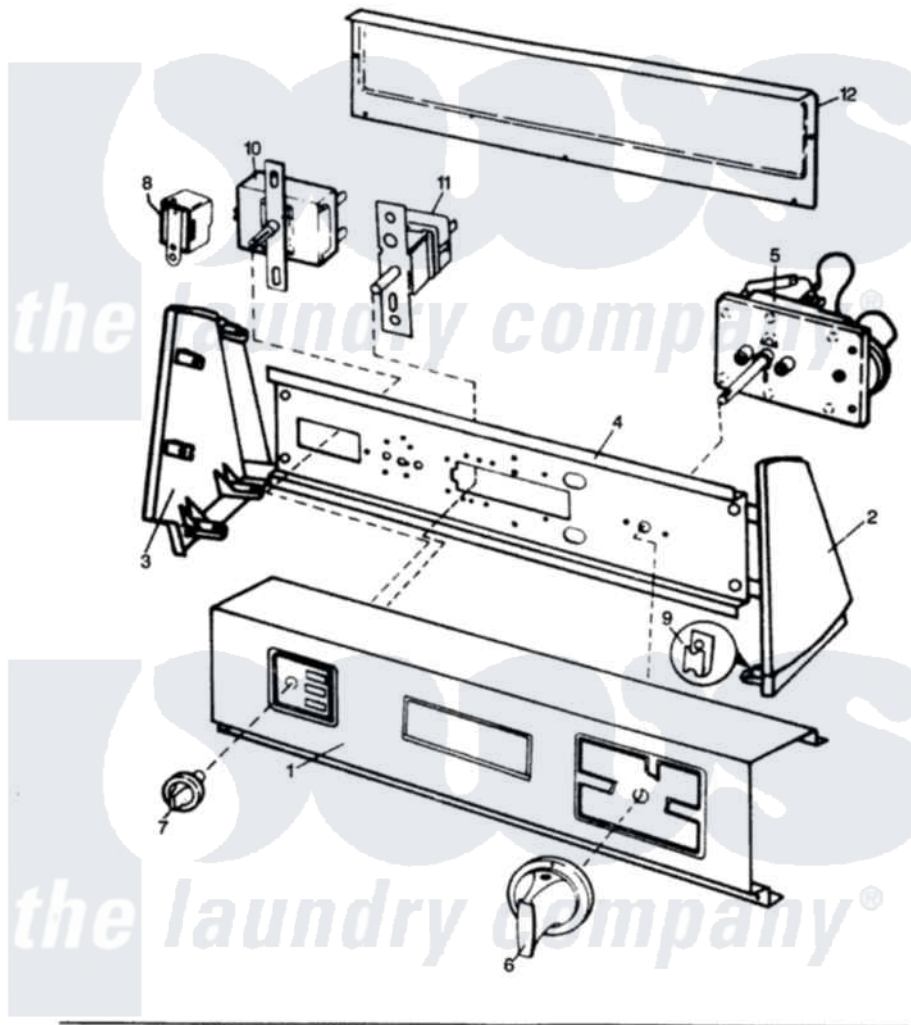

Crosley CDG20P8AC 01 - CONTROL PANEL

SECTION: BACKGUARD
 MODEL: CDG20P8C

Issue Date: 2/91

Crosley [Residential Crosley CDG20P8AC Dryer Parts](#) Parts Diagram 01 - CONTROL PANEL
 Click on the part number to view part

Item	Original Part Number	Replaced By	Status	Part Description
1	25-7702			Speedclip, End Cap To Control Panel
"	25-7793			Screw
"	53-1286		Not Available	CONTROL PANEL
2	35-2487	21001451		Cap- End
3	25-7760			Screw
"	35-2488	21001452		Cap- End
"	53-0277		Not Available	TRIM, END CAP (RT)
"	53-0278		Not Available	TRIM, END CAP (LT)
4	25-3092	90767		Screw, 8A X 3/8 HeX Washer Head Tapping
"	25-7702			Speedclip, End Cap To Control Panel
"	53-1676			Shield, Control
5	63-5685	63-5613		Timer
"	25-0205	216412		Screw, Bracket To Timer
"	53-1300		Not Available	TIMER

6	53-0653	31001219	Knob Ski
7	35-0145	21001283	Knob, Selector---Piq
8	63-6731	53-1639	Buzzer Assembly
"	25-3092	90767	Screw, 8A X 3/8 HeX Washer Head Tapping
9	25-7702		Speedclip, End Cap To Control Panel
10	53-1266		Not Available ROTARY SWITCH
"	25-3092	90767	Screw, 8A X 3/8 HeX Washer Head Tapping
11	53-1263		Rotary Switch
"	25-3092	90767	Screw, 8A X 3/8 HeX Washer Head Tapping
12	25-3092	90767	Screw, 8A X 3/8 HeX Washer Head Tapping
"	25-3457		Screw, Sems
"	25-7435	33002917	Screw, No.10-16
"	25-7697	25-2219	Screw
"	34-9487		Not Available PLATE, REINFORCEMENT
"	35-2688	21001460	Shield, Rear
"	53-1450		Not Available MANUAL, USE & CARE
"	25-7851		Speedclip, End Cap To Top