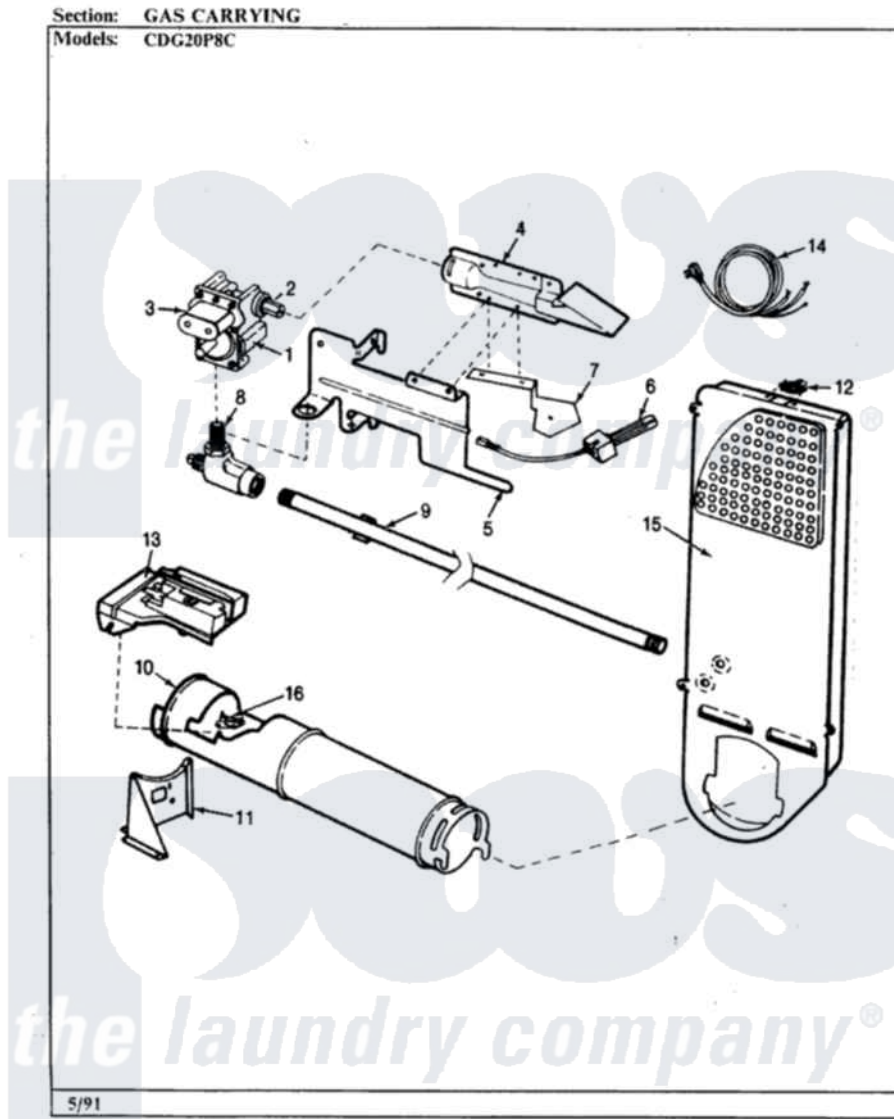

Crosley CDG20P8AC 03 - GAS CARRYING

Crosley [Residential Crosley CDG20P8AC Dryer Parts](#) Parts Diagram 03 - GAS CARRYING
Click on the part number to view part

Item	Original Part Number	Replaced By	Status	Part Description
1	53-0194	306176		Valve, Gas
2	63-3570			Burner Orifice
3	63-6766			Conversion Kit
"	63-6615	279834		Coil-Valve
"	63-6614	279834		Coil-Valve
4	63-6682	31001784		Burner
5	25-7741	W10116760		Screw
"	53-0140			Mtg Bracket
6	53-0689	31001556		Igniter
7	25-7744	8281196		Screw
"	53-0686		Not Available	BRACKET
"	25-3034			Clip, Wiring
"	25-2134	W10116760		Screw
8	53-0101	31001042		Valve, Gas Shut Off
9	53-0173	31001777		Main Gas L
"	25-7741	W10116760		Screw

10	53-1884		Housing, Heater
11	25-7741	W10116760	Screw
"	53-0139		Not Available HEATER SUPPORT
"	25-3092	90767	Screw, 8A X 3/8 HeX Washer Head Tapping
12	25-0168		Screw
"	53-0143	LA-1053	Fuse Kit, Thermal
13	25-7741	W10116760	Screw
"	25-3092	90767	Screw, 8A X 3/8 HeX Washer Head Tapping
"	63-5013	338906	Radiant, Sensor
"	25-2134	W10116760	Screw
14	63-6259	31001547	Cord, Power
15	LA-1053		Fuse Kit, Thermal
"	53-0169		Not Available INLET AIR DUCT
16	53-1096	LA-1053	Fuse Kit, Thermal
"	25-3032		Not Available WIRING CLIP