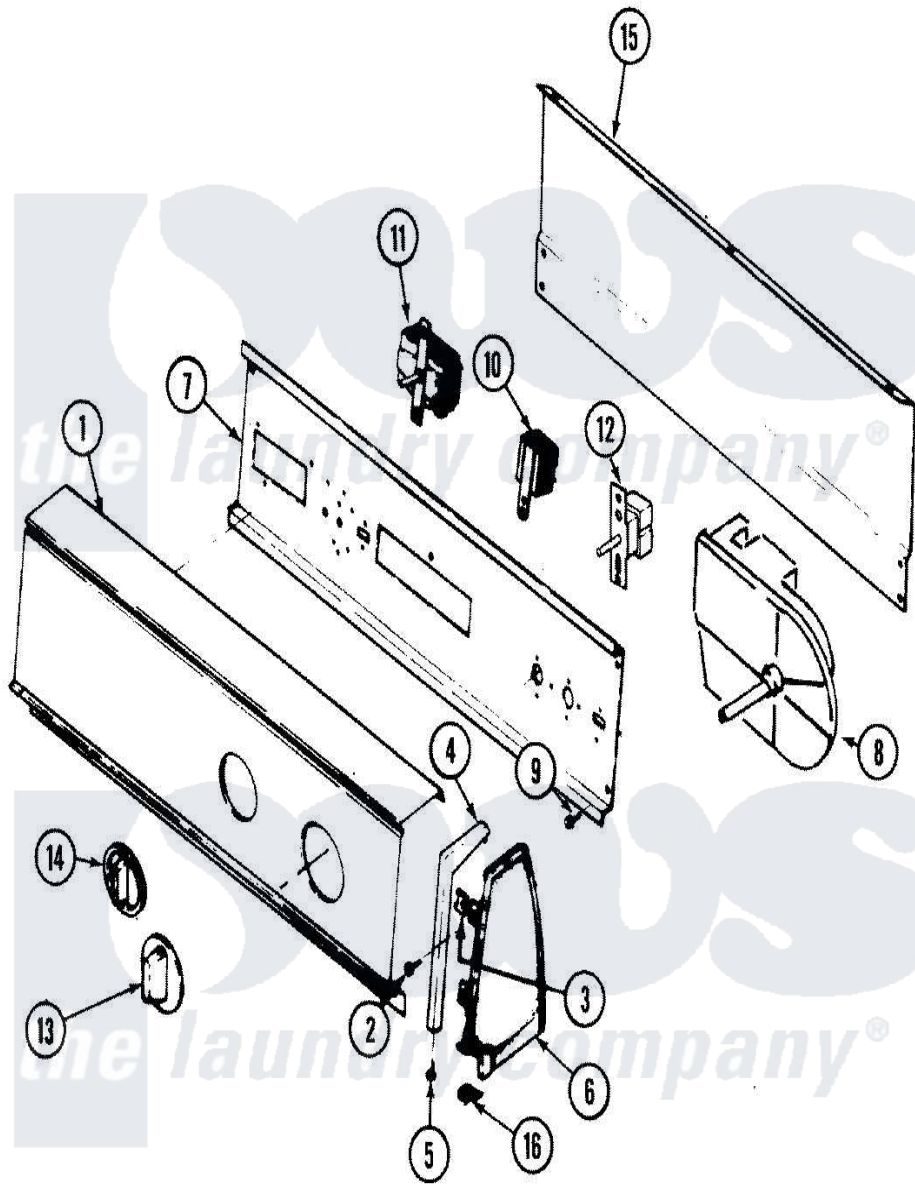

Crosley CDG20P8D 01 - CONTROL PANEL (CDG20P8D)

Crosley Residential Crosley CDG20P8D Dryer Parts Parts Diagram 01 - CONTROL PANEL (CDG20P8D)
 Click on the part number to view part

Item	Original Part Number	Replaced By	Status	Part Description
1	53-2189		Not Available	CONTROL PANEL
"	25-7702			Speedclip, End Cap To Control Panel
"	25-7793			Screw
2	35-2668	21001453		Cap- End
3	25-7760			Screw
"	35-2669		Not Available	CAP, END (LT)(WHT)
"	53-0277		Not Available	TRIM, END CAP (RT)
"	53-0278		Not Available	TRIM, END CAP (LT)
4	25-3092	90767		Screw, 8A X 3/8 HeX Washer Head Tapping
"	25-7702			Speedclip, End Cap To Control Panel
"	53-1676			Shield, Control
5	25-0205	216412		Screw, Bracket To Timer
"	25-7435	33002917		Screw, No.10-16
"	53-1300		Not Available	TIMER

"	25-7435	33002917	Screw, No.10-16
"	63-5685	63-5613	Timer
"	53-1816		Not Available TIMER
6	53-0653	31001219	Knob Ski
7	35-0145	21001283	Knob, Selector---Piq
8	25-3092	90767	Screw, 8A X 3/8 HeX Washer Head Tapping
"	53-1639		Buzzer Assembly
9	25-7702		Speedclip, End Cap To Control Panel
10	53-0392		Not Available SELECTOR SWITCH
"	25-3092	90767	Screw, 8A X 3/8 HeX Washer Head Tapping
11	25-3092	90767	Screw, 8A X 3/8 HeX Washer Head Tapping
"	53-0346	53-1263	Rotary Switch
12	25-3092	90767	Screw, 8A X 3/8 HeX Washer Head Tapping
"	25-7435	33002917	Screw, No.10-16
"	25-7697	25-2219	Screw
"	34-9487		Not Available PLATE, REINFORCEMENT
"	35-2688	21001460	Shield, Rear
"	25-7851		Speedclip, End Cap To Top
13	53-1450		Not Available MANUAL, USE & CARE