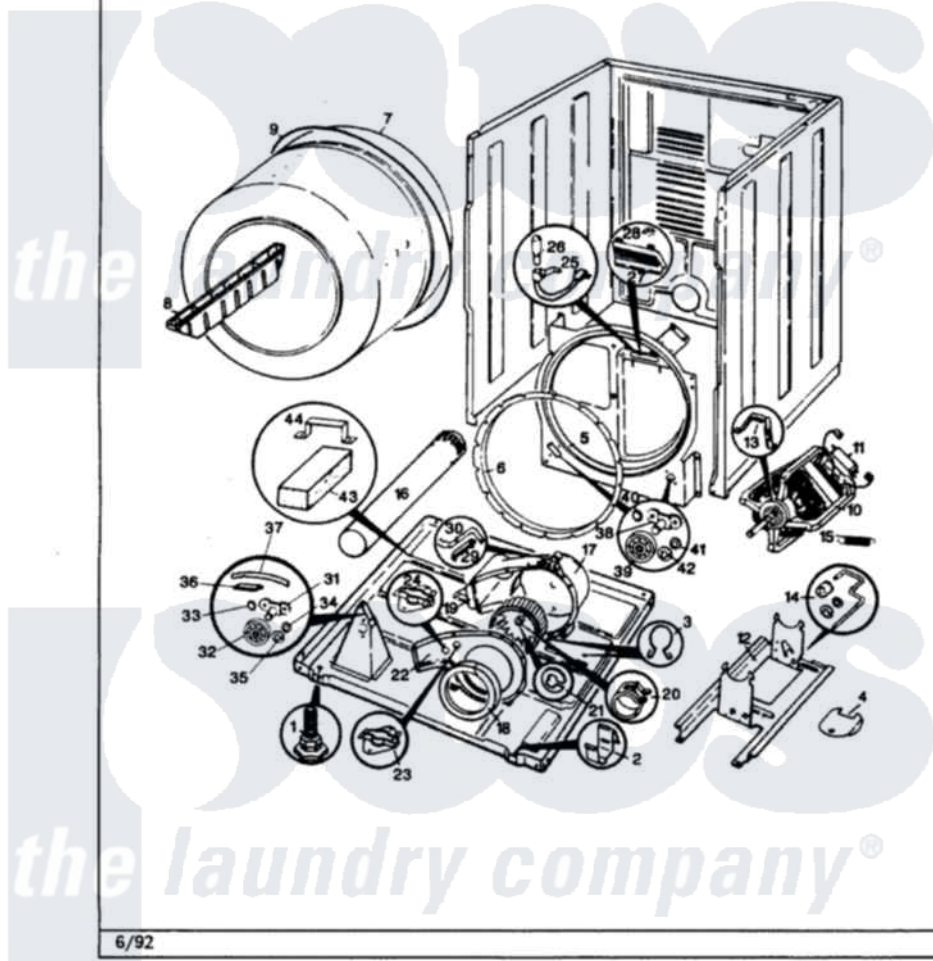

# Crosley CDG20P8D 02 - CYLINDER & DRIVE (CDG20P8D)

Section: CYLINDER & DRIVE

Models: CDG20P8D

6/92

Crosley Residential Crosley CDG20P8D Dryer Parts Parts Diagram 02 - CYLINDER & DRIVE (CDG20P8D)  
 Click on the part number to view part

|    |                         |                         |                                |
|----|-------------------------|-------------------------|--------------------------------|
| 41 | <a href="#">25-7814</a> |                         | Washer                         |
| 42 | 25-7574                 | <a href="#">25-7854</a> | Ring, Retaining                |
| 43 | 53-0645                 |                         | Not Available<br>COUNTERWEIGHT |
| 44 | 25-7732                 | <a href="#">681414</a>  | Screw, 10AB X 1/2              |
| "  | 53-0644                 |                         | Not Available<br>BRACKET       |