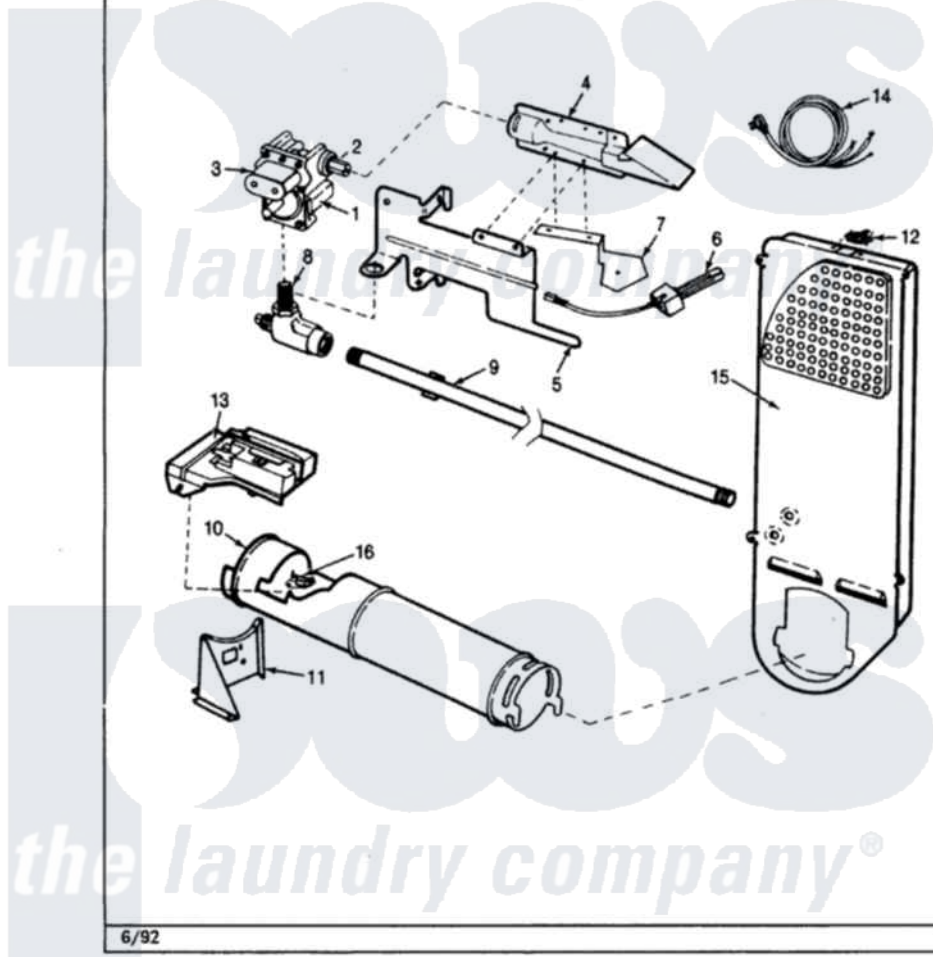

Crosley CDG20P8D 04 - GAS CARRYING (CDG20P8D)

Section: GAS CARRYING

Models: CDG20P8D

Crosley Residential Crosley CDG20P8D Dryer Parts Parts Diagram 04 - GAS CARRYING (CDG20P8D)

[Click on the part number to view part](#)

Item	Original Part Number	Replaced By	Status	Part Description
1	53-0194	306176		Valve, Gas
2	63-3570			Burner Orifice
3	63-6615	279834		Coil-Valve
"	63-6614	279834		Coil-Valve
4	63-6682	31001784		Burner
5	25-7741	W10116760		Screw
"	53-0140			Mtg Bracket
6	53-0689	31001556		Igniter
7	25-3034			Clip, Wiring
"	53-0686		Not Available	BRACKET
"	25-2134	W10116760		Screw
"	25-7744	8281196		Screw
8	53-0101	31001042		Valve, Gas Shut Off
9	53-0173	31001777		Main Gas L
"	25-7741	W10116760		Screw
10	53-1884			Housing, Heater

11	25-3092	90767	Screw, 8A X 3/8 HeX Washer Head Tapping
"	25-7741	W10116760	Screw
"	53-0139	Not Available	HEATER SUPPORT
12	25-0168		Screw
"	53-0143	LA-1053	Fuse Kit, Thermal
13	25-7741	W10116760	Screw
"	25-3092	90767	Screw, 8A X 3/8 HeX Washer Head Tapping
"	63-5013	338906	Radiant, Sensor
"	25-2134	W10116760	Screw
14	63-6259	31001547	Cord, Power
15	LA-1053		Fuse Kit, Thermal
"	53-0169	Not Available	INLET AIR DUCT
16	53-1096	LA-1053	Fuse Kit, Thermal
"	25-3032	Not Available	WIRING CLIP
NI	63-6766		Conversion Kit