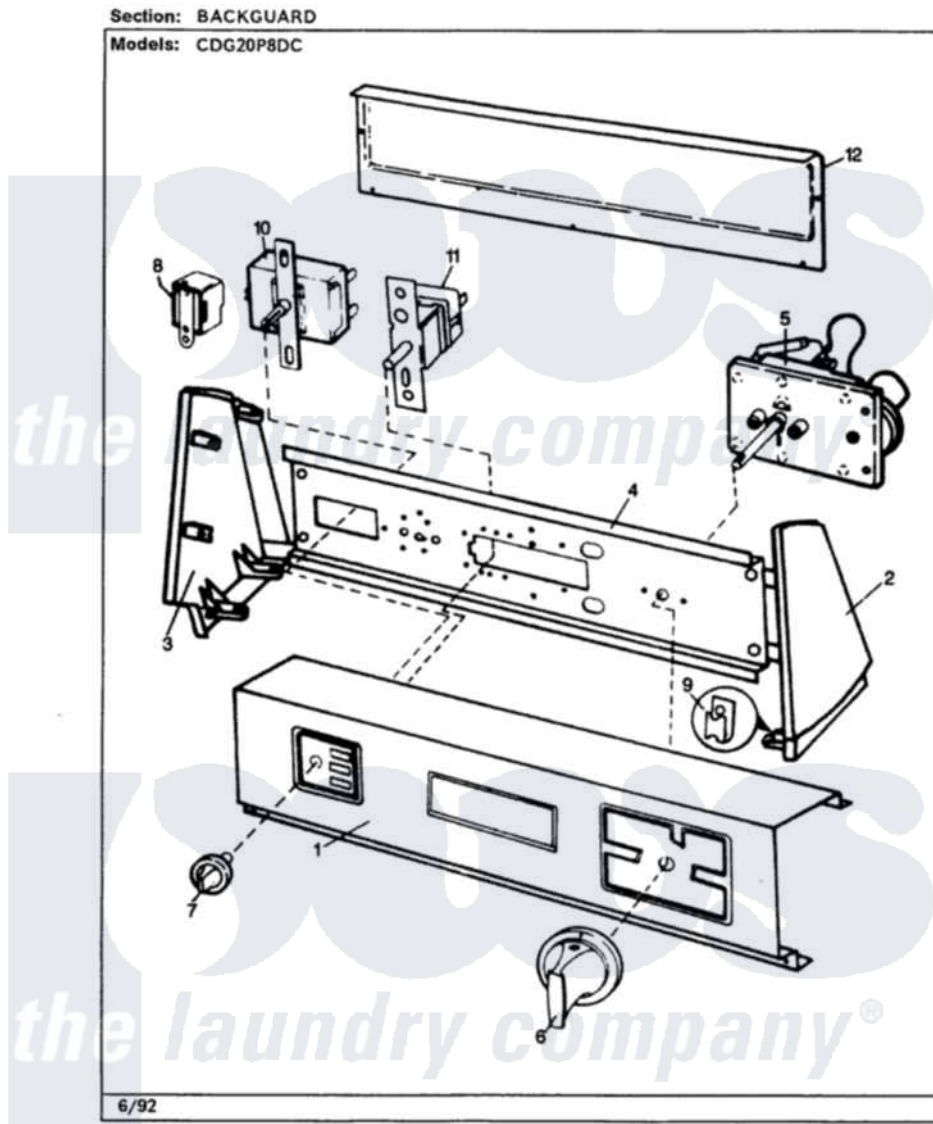

Crosley CDG20P8DC 01 - CONTROL PANEL (CDG2P8DC)

Crosley [Residential Crosley CDG20P8DC Dryer Parts](#) Parts Diagram 01 - CONTROL PANEL (CDG2P8DC)
Click on the part number to view part

Item	Original Part Number	Replaced By	Status	Part Description
1	53-2189		Not Available	CONTROL PANEL
"	25-7702			Speedclip, End Cap To Control Panel
"	25-7793			Screw
2	35-2668	21001453		Cap- End
3	25-7760			Screw
"	35-2669		Not Available	CAP, END (LT)(WHT)
"	53-0277		Not Available	TRIM, END CAP (RT)
"	53-0278		Not Available	TRIM, END CAP (LT)
4	25-3092	90767		Screw, 8A X 3/8 HeX Washer Head Tapping
"	53-1676			Shield, Control
"	25-7702			Speedclip, End Cap To Control Panel
5	25-0205	216412		Screw, Bracket To Timer
"	63-5685	63-5613		Timer
"	53-1300		Not Available	TIMER

6	53-0653	31001219		Knob Ski
7	35-0145	21001283		Knob, Selector---Piq
8	25-3092	90767		Screw, 8A X 3/8 HeX Washer Head Tapping
"	53-1639			Buzzer Assembly
9	25-7702			Speedclip, End Cap To Control Panel
10	53-0392		Not Available	SELECTOR SWITCH
"	25-3092	90767		Screw, 8A X 3/8 HeX Washer Head Tapping
11	53-0346	53-1263		Rotary Switch
"	25-3092	90767		Screw, 8A X 3/8 HeX Washer Head Tapping
12	25-3092	90767		Screw, 8A X 3/8 HeX Washer Head Tapping
"	25-7435	33002917		Screw, No.10-16
"	25-7697	25-2219		Screw
"	34-9487		Not Available	PLATE, REINFORCEMENT
"	35-2688	21001460		Shield, Rear
"	53-1450		Not Available	MANUAL, USE & CARE
"	25-7851			Speedclip, End Cap To Top