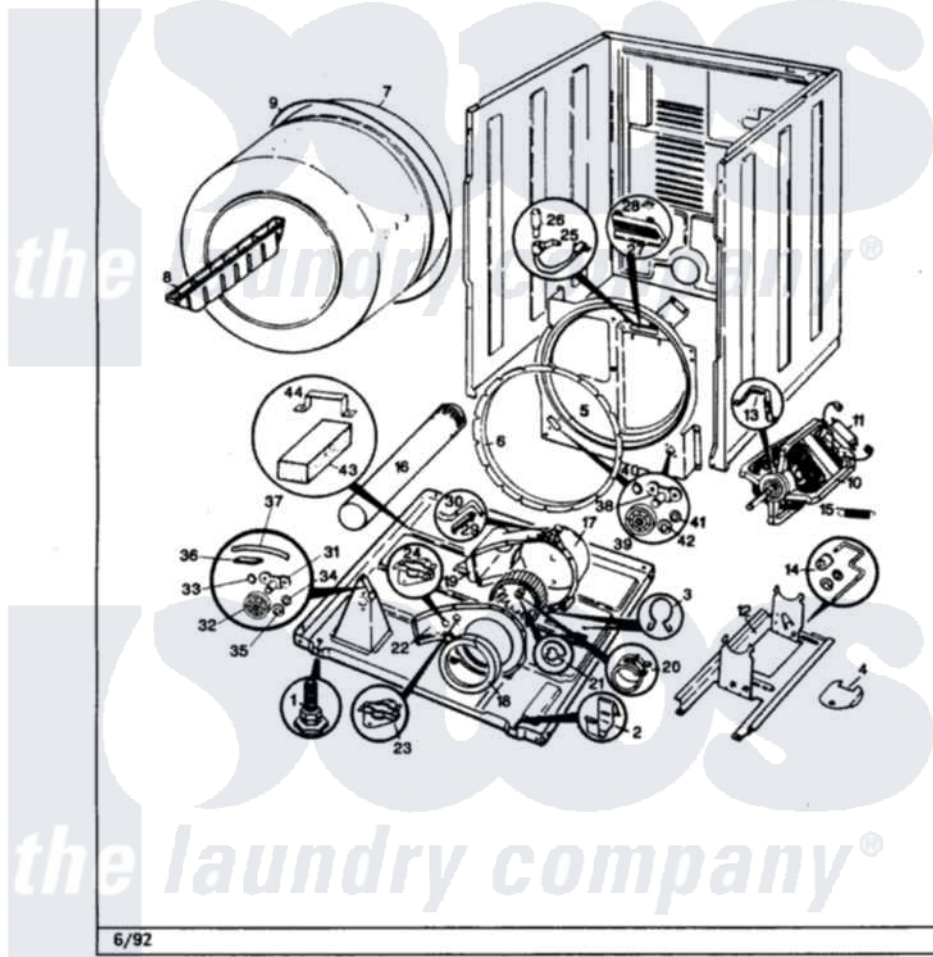

# Crosley CDG20P8DC 02 - CYLINDER & DRIVE (CDG20P8DC)

Section: CYLINDER & DRIVE

Models: CDG20P8DC

6/92

Crosley [Residential Crosley CDG20P8DC Dryer Parts](#) Parts Diagram 02 - CYLINDER & DRIVE (CDG20P8DC)

[Click on the part number to view part](#)

Item	Original Part Number	Replaced By	Status	Part Description
1	63-5519		Not Available	LEG, LEVELING
2	<a href="#">53-0120</a>			Clip, Front Panel
3	25-7027	<a href="#">16515</a>		Clip
4	53-0153		Not Available	SHIELD, WIRING
"	25-7741	<a href="#">W10116760</a>		Screw
5	Y02100001	<a href="#">LA-1054</a>		Dryer Bulkhead Kit
"	25-7733	<a href="#">681414</a>		Screw, 10AB X 1/2
6	53-0218	<a href="#">31001747</a>		Seal Assembly
7	<a href="#">53-1250</a>			Cylinder
8	Y02100002		Not Available	BAFFLE (WHT)
"	25-7759	<a href="#">3196164</a>		Screw
9	<a href="#">LA-1004</a>			Motor Mtg. Kit
"	53-1589	<a href="#">341241</a>		Belt
10	53-0189	<a href="#">LA-1004</a>		Motor Mtg. Kit
11	53-0936	<a href="#">LA-1004</a>		Motor Mtg. Kit
12	53-0105		Not Available	BRACKET