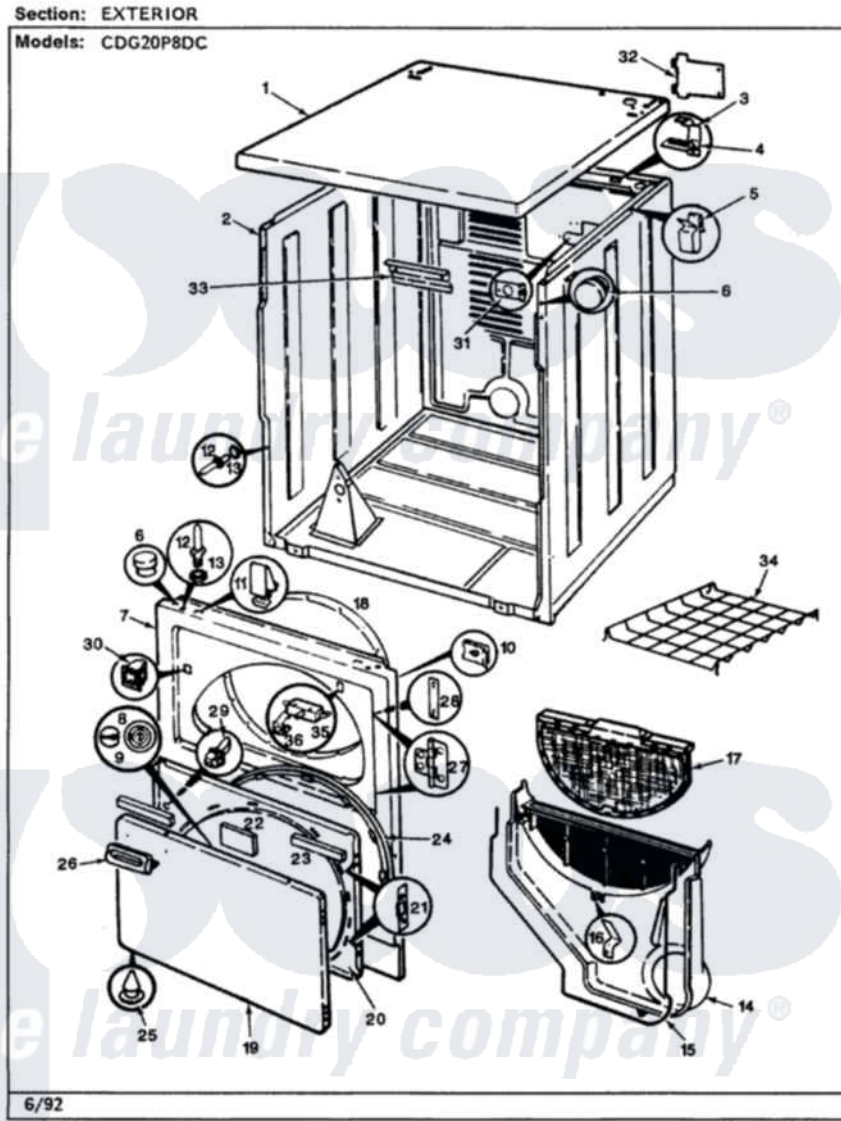

Crosley CDG20P8DC 03 - EXTERIOR (CDG20P8DC)

Crosley Residential Crosley CDG20P8DC Dryer Parts Parts Diagram 03 - EXTERIOR (CDG20P8DC)
Click on the part number to view part

Item	Original Part Number	Replaced By	Status	Part Description
1	53-1711		Not Available	CABINET TOP (DRYER)
2	53-1644	31001714		Cabinet And Base Assembly
3	63-5712			Hinge, Cabinet Top
4	25-3092	90767		Screw, 8A X 3/8 HeX Washer Head Tapping
"	33-0930			Pad, Top Hinge
5	25-3034			Clip, Wiring
6	33-2653			Bumper, Cabinet
7	53-0727	12001190		Panel Kit
8	53-0155		Not Available	PLUG, GAS ACCESS (WHT)
9	53-0156			Button, Gas Access
10	25-7817		Not Available	CLIP, U-TYPE
"	25-7820	489478		Screw, 8 X 1/2
11	25-7220			Clip, Cabinet Top
12	63-6148	53-0643		Pin, Locator
13	25-0224	3400029		Nut, Adapter Plate
"	53-0200			Sleeve, Locator Pin

14	25-7810	415013-35	Screw
"	53-1299	12001324	Duct Kit, Collector
15	53-0203	12001324	Duct Kit, Collector
16	53-0123		Clip
17	53-0918		Filter, Lint
18	53-0282	31001637	Seal Assembly, Cylinder Front
19	53-0154		Panel, Outer Door
20	53-0912	Not Available	PANEL, INNER DOOR (WHT)
21	53-0119		Clip, Hinge
22	53-0251	53-1490	Door Pad
23	53-0252	53-1491	Door Pad
24	53-0648	31001529	Seal, Door
"	25-7770	3196169	Screw, Element
25	25-3534	25-7889	Plug Button
26	53-0928	53-0927	Handle, Door
"	25-7810	415013-35	Screw
27	53-0122	53-1492	Hinge, Dryer Door
28	LA-1003		Door Catch Kit
"	53-0121	Not Available	TWIN NUT
"	25-7809		Screw, No.6-20 1/2 Flthd Torx
29	73-0033	LA-1003	Door Catch Kit
30	53-0882	LA-1003	Door Catch Kit
31	53-0135	Not Available	SUPPORT, POWER CORD
"	25-7828	489483	Screw 10-32 X 1/2
32	53-0136		Cover, Supply Cord
33	53-0133		Shield, Heat
"	25-3457		Screw, Sems
34	LA-1005		Switch Kit
"	53-0772	21001495	Rack, Drying
35	53-0148		Switch, Door
36	63-5990	31001319	Clip, Switch