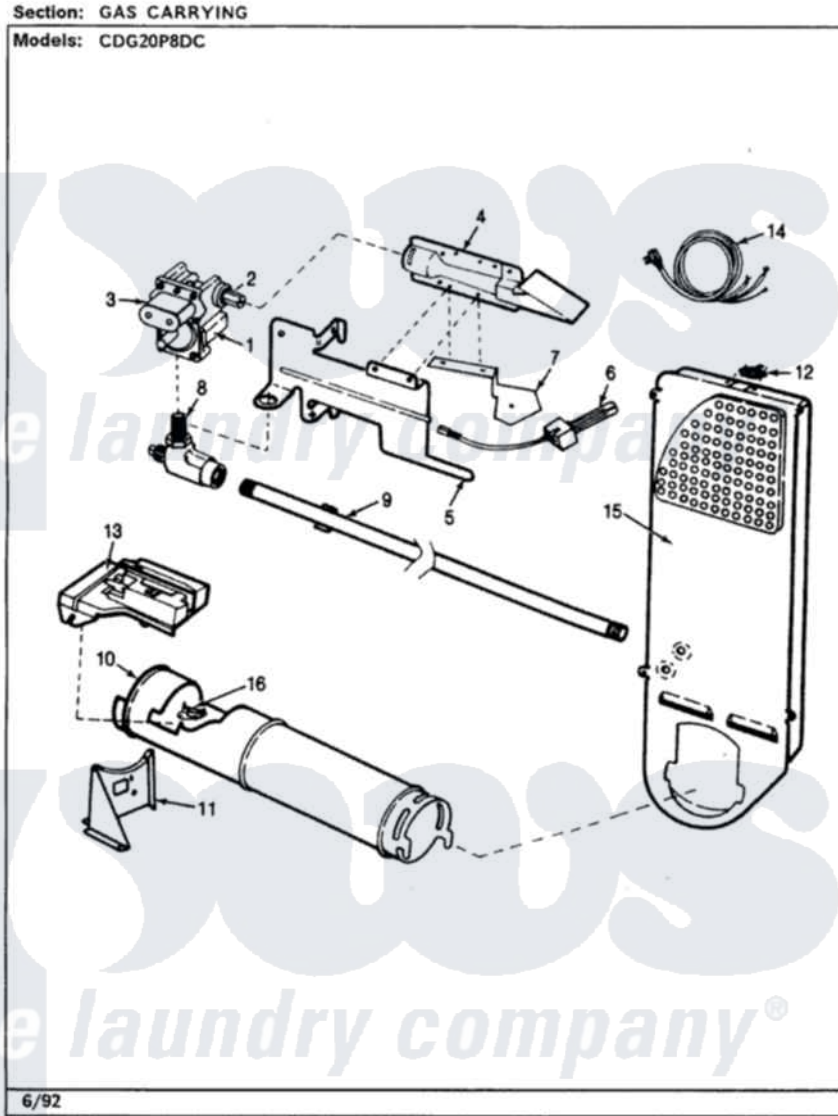

Crosley CDG20P8DC 04 - GAS CARRYING (CDG20P8DC)

Crosley Residential Crosley CDG20P8DC Dryer Parts Parts Diagram 04 - GAS CARRYING (CDG20P8DC)
Click on the part number to view part

Item	Original Part Number	Replaced By	Status	Part Description
1	53-0194	306176		Valve, Gas
2	63-3570			Burner Orifice
3	63-6766			Conversion Kit
"	63-6615	279834		Coil-Valve
"	63-6614	279834		Coil-Valve
4	63-6682	31001784		Burner
5	25-7741	W10116760		Screw
"	53-0140			Mtg Bracket
6	53-0689	31001556		Igniter
7	25-7744	8281196		Screw
"	53-0686		Not Available	BRACKET
"	25-3034			Clip, Wiring
"	25-2134	W10116760		Screw
8	53-0101	31001042		Valve, Gas Shut Off
9	53-0173	31001777		Main Gas L
"	25-7741	W10116760		Screw

10	53-1884		Housing, Heater
11	25-7741	W10116760	Screw
"	53-0139		Not Available HEATER SUPPORT
"	25-3092	90767	Screw, 8A X 3/8 HeX Washer Head Tapping
12	25-0168		Screw
"	53-0143	LA-1053	Fuse Kit, Thermal
13	25-7741	W10116760	Screw
"	25-3092	90767	Screw, 8A X 3/8 HeX Washer Head Tapping
"	63-5013	338906	Radiant, Sensor
"	25-2134	W10116760	Screw
14	63-6259	31001547	Cord, Power
15	LA-1053		Fuse Kit, Thermal
"	53-0169		Not Available INLET AIR DUCT
16	53-1096	LA-1053	Fuse Kit, Thermal
"	25-3032		Not Available WIRING CLIP