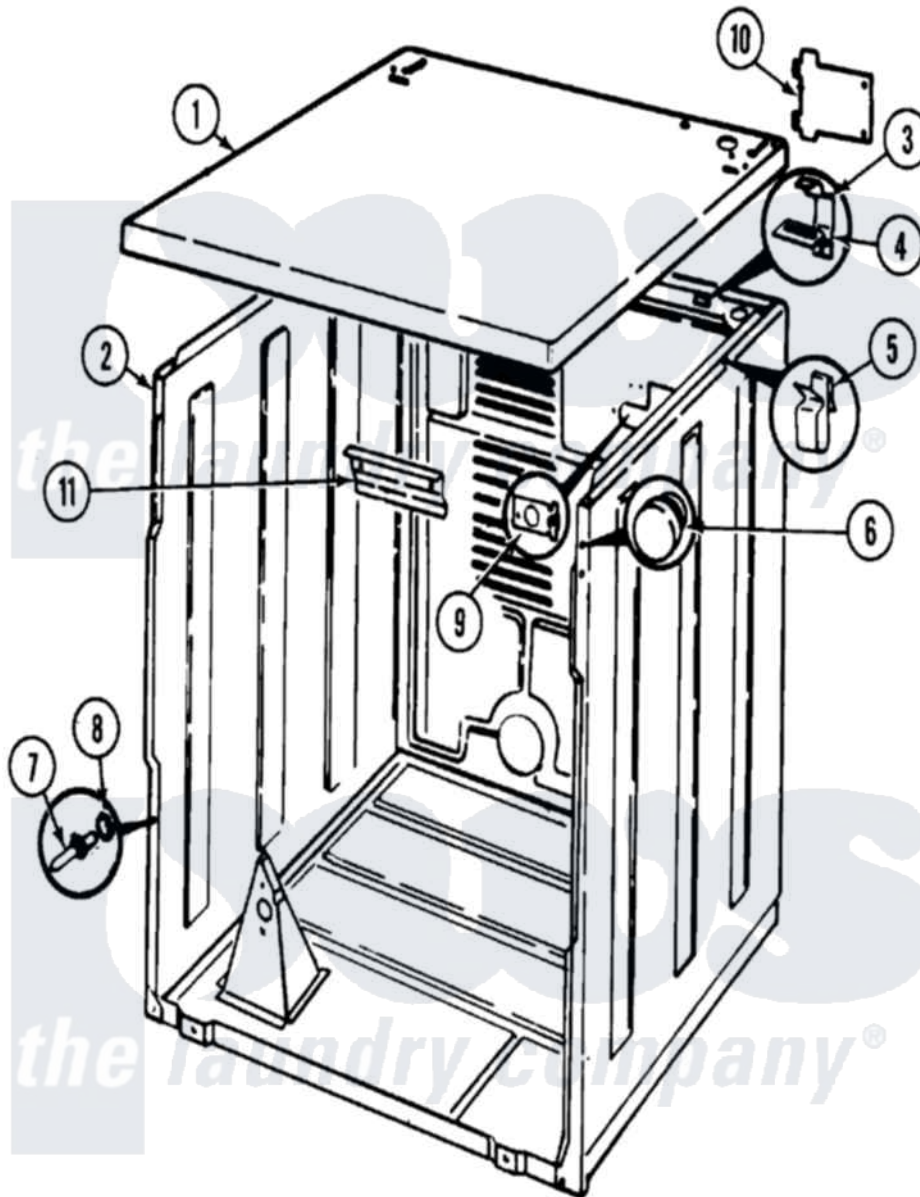

# Crosley CDG20P8W 01 - CABINET (REV. E-F)

Crosley [Residential Crosley CDG20P8W Dryer Parts](#) Parts Diagram 01 - CABINET (REV. E-F)  
 Click on the part number to view part

Item	Original Part Number	Replaced By	Status	Part Description
1	53-1711		Not Available	CABINET TOP (DRYER)
2	53-0667	<a href="#">31001714</a>		Cabinet And Base Assembly
3	<a href="#">63-5712</a>			Hinge, Cabinet Top
4	<a href="#">33-0930</a>			Pad, Top Hinge
"	25-3092	<a href="#">90767</a>		Screw, 8A X 3/8 HeX Washer Head Tapping
5	<a href="#">25-3034</a>			Clip, Wiring
6	<a href="#">33-2653</a>			Bumper, Cabinet
7	63-6148	<a href="#">53-0643</a>		Pin, Locator
8	<a href="#">53-0200</a>			Sleeve, Locator Pin
"	25-0224	<a href="#">3400029</a>		Nut, Adapter Plate
9	53-0135		Not Available	SUPPORT, POWER CORD
10	<a href="#">53-0136</a>			Cover, Supply Cord
"	25-7857	<a href="#">90767</a>		Screw, 8A X 3/8 HeX Washer Head Tapping
11	<a href="#">53-0133</a>			Shield, Heat