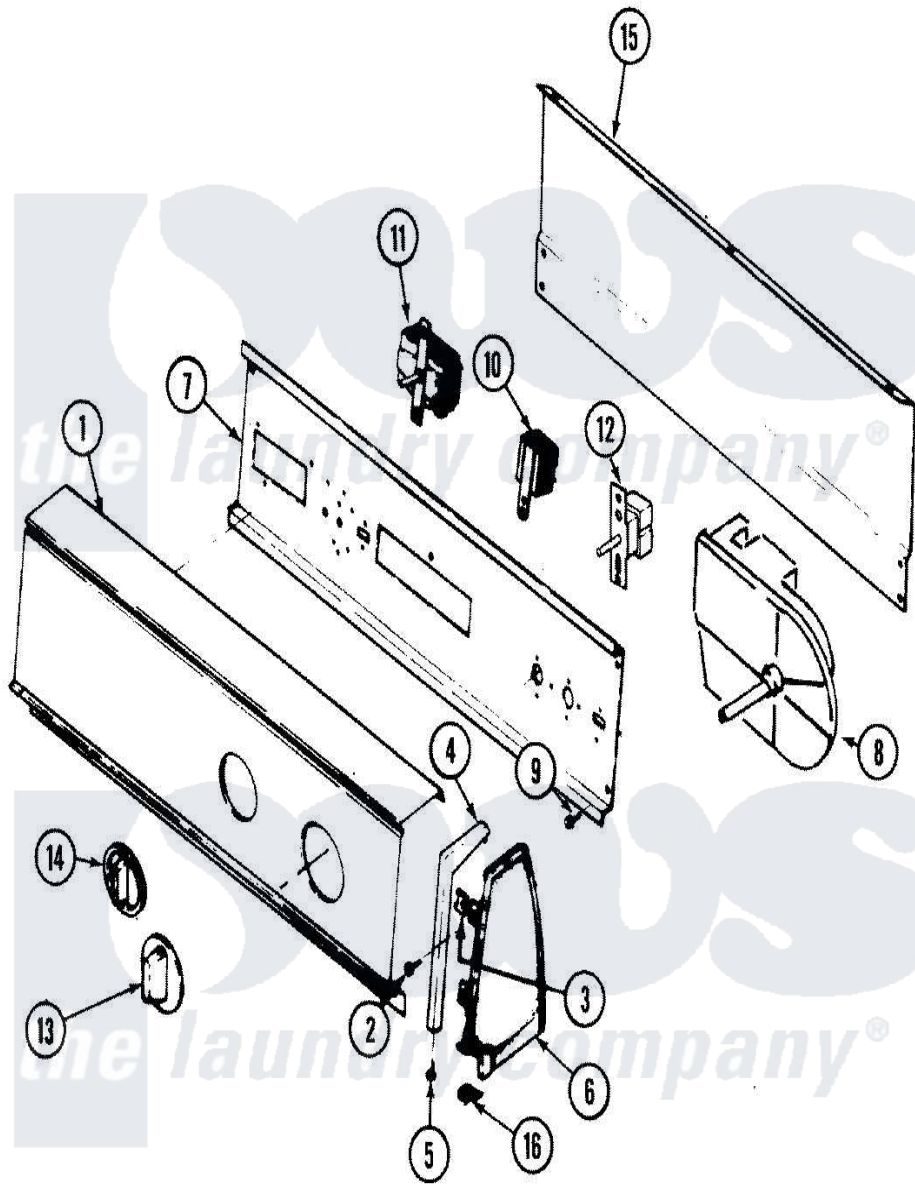

Crosley CDG20P8W 02 - CONTROL PANEL (ORIG. REV. A-D)

Crosley [Residential Crosley CDG20P8W Dryer Parts](#) Parts Diagram 02 - CONTROL PANEL (ORIG. REV. A-D)
 Click on the part number to view part

Item	Original Part Number	Replaced By	Status	Part Description
1	25-7702			Speedclip, End Cap To Control Panel
"	25-7793			Screw
"	53-1286		Not Available	CONTROL PANEL
2	53-0264			RH Endcap
"	35-2487	21001451		Cap- End
3	35-2488	21001452		Cap- End
"	25-7760			Screw
"	53-0265			LH Endcap
"	53-0278		Not Available	TRIM, END CAP (LT)
"	53-0277		Not Available	TRIM, END CAP (RT)
4	53-0365	53-1676		Shield, Control
"	25-7702			Speedclip, End Cap To Control Panel
"	25-3092	90767		Screw, 8A X 3/8 HeX Washer Head Tapping
"	53-1676			Shield, Control

5	25-0205	216412		Screw, Bracket To Timer
"	53-1300		Not Available	TIMER
"	63-5685	63-5613		Timer
6	53-0653	31001219		Knob Ski
7	35-0145	21001283		Knob, Selector---Piq
8	25-3092	90767		Screw, 8A X 3/8 HeX Washer Head Tapping
"	63-6731	53-1639		Buzzer Assembly
9	25-7702			Speedclip, End Cap To Control Panel
10	53-1266		Not Available	ROTARY SWITCH
"	25-3092	90767		Screw, 8A X 3/8 HeX Washer Head Tapping
11	53-0346	53-1263		Rotary Switch
"	25-3092	90767		Screw, 8A X 3/8 HeX Washer Head Tapping
12	25-3092	90767		Screw, 8A X 3/8 HeX Washer Head Tapping
"	25-3457			Screw, Sems
"	34-9487		Not Available	PLATE, REINFORCEMENT
"	25-7697	25-2219		Screw
"	53-0268	21001460		Shield, Rear
"	35-2688	21001460		Shield, Rear
"	25-7851			Speedclip, End Cap To Top
"	25-7852			Speedclip, Rr Shld To End Cap
"	25-7435	33002917		Screw, No.10-16