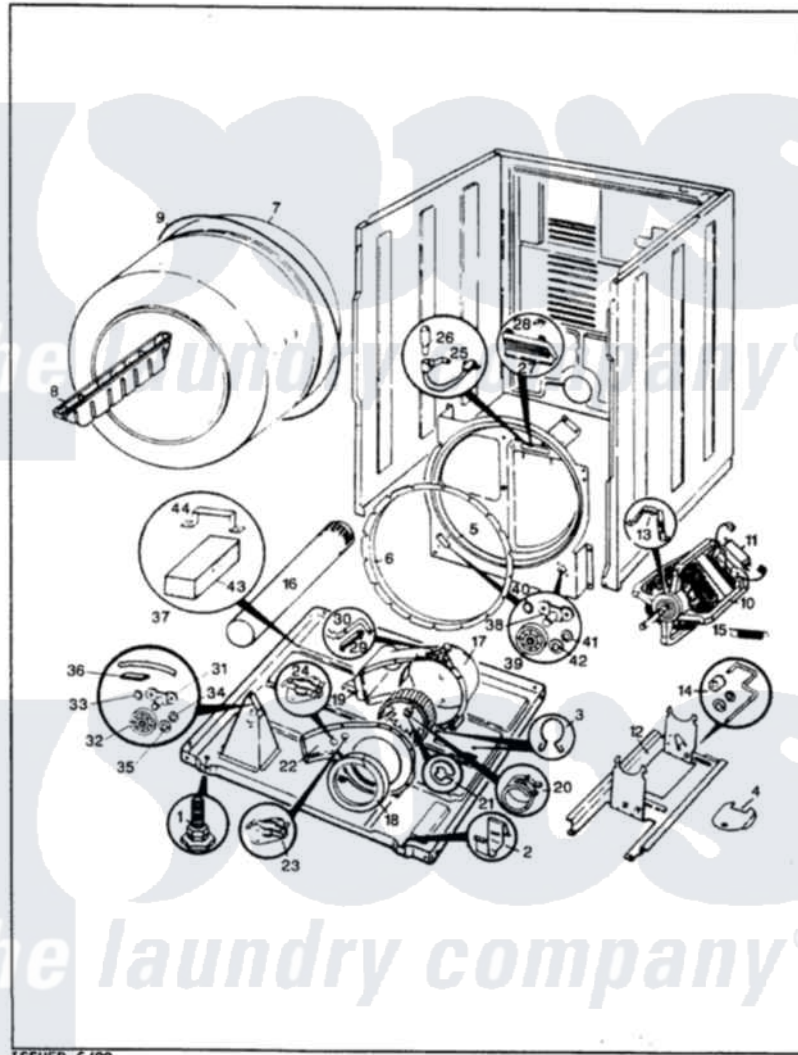

# Crosley CDG20P8W 04 - CYLINDER & DRIVE (ORIG.-REV. A-D)

CROSLEY CDG20P8 CYLINDER & DRIVE

Crosley Residential Crosley CDG20P8W Dryer Parts Parts Diagram 04 - CYLINDER & DRIVE (ORIG.-REV. A-D)  
 Click on the part number to view part

Item	Original Part Number	Replaced By	Status	Part Description
1	63-5519		Not Available	LEG, LEVELING
2	<a href="#">53-0120</a>			Clip, Front Panel
3	25-7027	<a href="#">16515</a>		Clip
4	25-7741	<a href="#">W10116760</a>		Screw
"	53-0153		Not Available	SHIELD, WIRING
5	Y02100001	<a href="#">LA-1054</a>		Dryer Bulkhead Kit
"	25-7733	<a href="#">681414</a>		Screw, 10AB X 1/2
6	53-0218	<a href="#">31001747</a>		Seal Assembly
7	53-0178	<a href="#">53-1250</a>		Cylinder
8	Y02100002		Not Available	BAFFLE (WHT)
"	25-7759	<a href="#">3196164</a>		Screw
9	<a href="#">LA-1004</a>			Motor Mtg. Kit
"	53-1080	<a href="#">341241</a>		Belt
10	53-0189	<a href="#">LA-1004</a>		Motor Mtg. Kit
11	53-0693	<a href="#">53-0332</a>		Motor Switch
12	25-7811		Not Available	SCREW