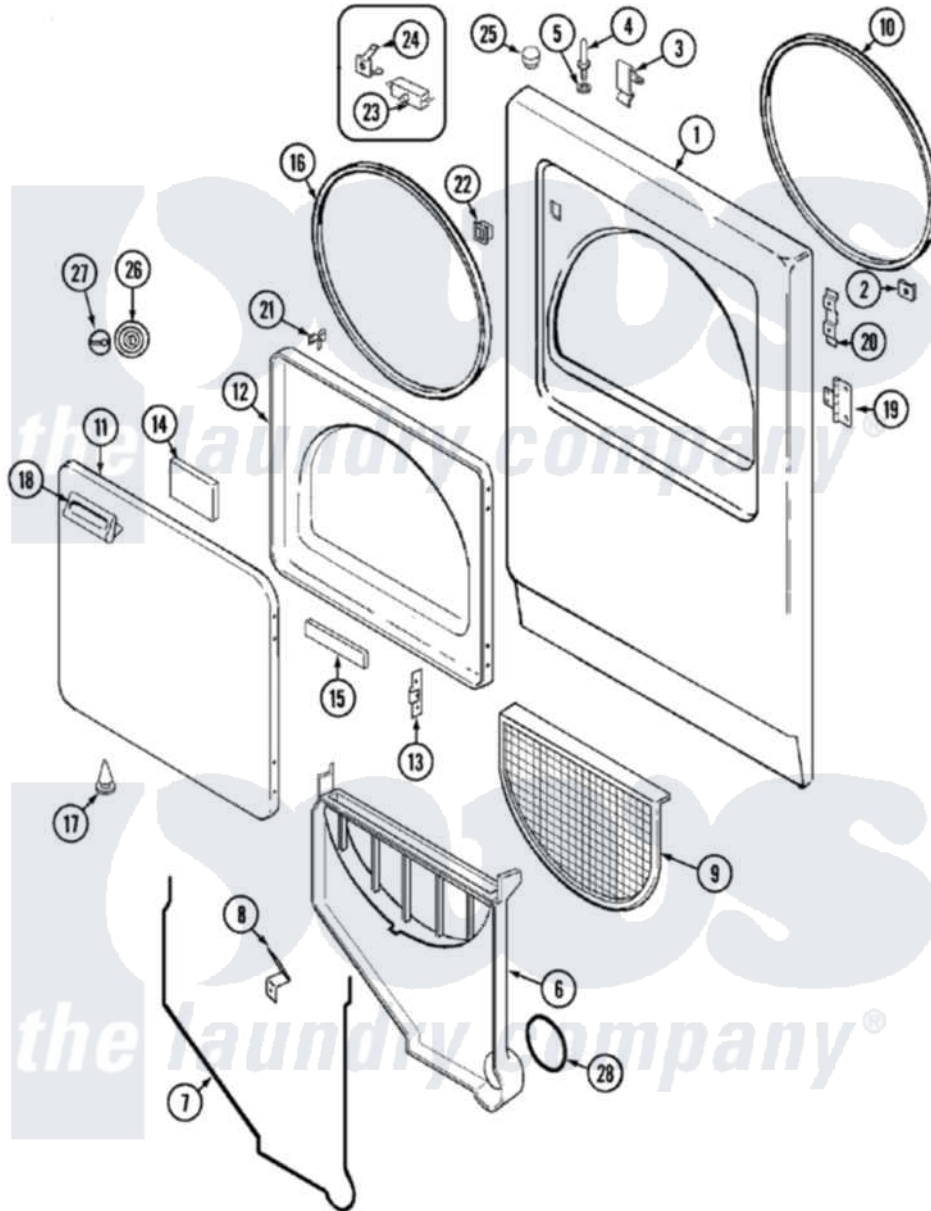

Crosley CDG20P8W 05 - DOOR (REV. E-F)

Crosley [Residential Crosley CDG20P8W Dryer Parts](#) Parts Diagram 05 - DOOR (REV. E-F)
 Click on the part number to view part

Item	Original Part Number	Replaced By	Status	Part Description
1	53-0126	31001771		Panel, Front
2	25-7817		Not Available	CLIP, U-TYPE
"	25-7820	489478		Screw, 8 X 1/2
3	25-7220			Clip, Cabinet Top
4	63-6148	53-0643		Pin, Locator
5	25-0224	3400029		Nut, Adapter Plate
"	53-0200			Sleeve, Locator Pin
6	25-7810	415013-35		Screw
"	53-1299	12001324		Duct Kit, Collector
7	53-0204			Seal
8	53-0123			Clip
9	53-0918			Filter, Lint
10	53-0282	31001637		Seal Assembly, Cylinder Front
11	53-0154			Panel, Outer Door
12	53-0912		Not Available	PANEL, INNER DOOR (WHT)
13	53-0119			Clip, Hinge

14	53-0251	53-1490	Door Pad
15	53-0252	53-1491	Door Pad
16	25-7770	3196169	Screw, Element
"	53-0648	31001529	Seal, Door
17	25-3534	25-7889	Plug Button
18	53-0928	53-0927	Handle, Door
"	25-7810	415013-35	Screw
19	53-0122	53-1492	Hinge, Dryer Door
"	25-7809		Screw, No.6-20 1/2 Flthd Torx
20	53-0121	Not Available	TWIN NUT
"	LA-1003		Door Catch Kit
21	73-0033	LA-1003	Door Catch Kit
22	LA-1005		Switch Kit
"	53-0882	LA-1003	Door Catch Kit
"	25-7828	489483	Screw 10-32 X 1/2
23	53-0148		Switch, Door
24	63-5990	31001319	Clip, Switch
25	33-2653		Bumper, Cabinet
26	53-0155	Not Available	PLUG, GAS ACCESS (WHT)
27	53-0156		Button, Gas Access
28	53-0203	12001324	Duct Kit, Collector