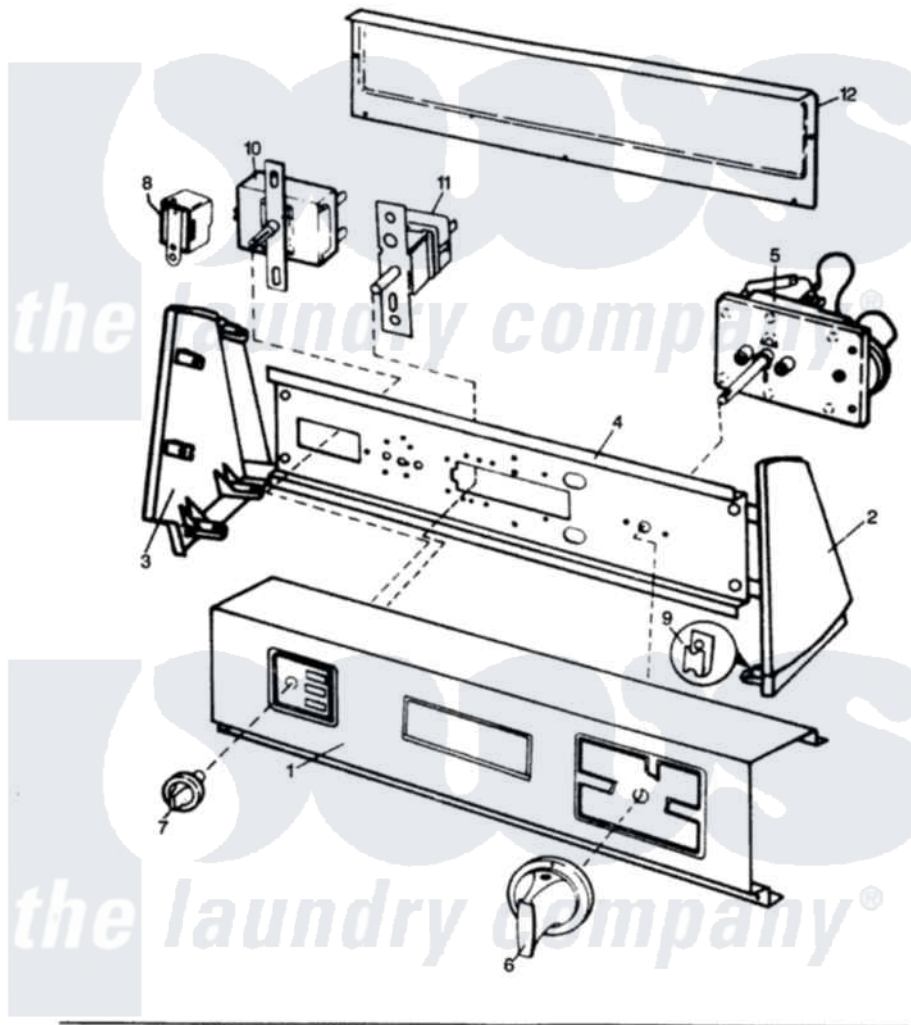

Crosley CDG20P8WC 01 - CONTROL PANEL

SECTION: BACKGUARD
 MODEL: CDG20P8C

Issue Date: 2/91

Crosley Residential Crosley CDG20P8WC Dryer Parts Parts Diagram 01 - CONTROL PANEL
 Click on the part number to view part

Item	Original Part Number	Replaced By	Status	Part Description
1	25-7702			Speedclip, End Cap To Control Panel
"	25-7793			Screw
"	53-1286		Not Available	CONTROL PANEL
2	35-2487	21001451		Cap- End
3	25-7760			Screw
"	35-2488	21001452		Cap- End
"	53-0277		Not Available	TRIM, END CAP (RT)
"	53-0278		Not Available	TRIM, END CAP (LT)
4	25-3092	90767		Screw, 8A X 3/8 HeX Washer Head Tapping
"	25-7702			Speedclip, End Cap To Control Panel
"	53-1676			Shield, Control
5	63-5685	63-5613		Timer
"	25-0205	216412		Screw, Bracket To Timer
"	53-1300		Not Available	TIMER

6	53-0653	31001219	Knob Ski
7	35-0145	21001283	Knob, Selector---Piq
8	63-6731	53-1639	Buzzer Assembly
"	25-3092	90767	Screw, 8A X 3/8 HeX Washer Head Tapping
9	25-7702		Speedclip, End Cap To Control Panel
10	53-1266		Not Available ROTARY SWITCH
"	25-3092	90767	Screw, 8A X 3/8 HeX Washer Head Tapping
11	53-1263		Rotary Switch
"	25-3092	90767	Screw, 8A X 3/8 HeX Washer Head Tapping
12	25-3092	90767	Screw, 8A X 3/8 HeX Washer Head Tapping
"	25-3457		Screw, Sems
"	25-7435	33002917	Screw, No.10-16
"	25-7697	25-2219	Screw
"	34-9487		Not Available PLATE, REINFORCEMENT
"	35-2688	21001460	Shield, Rear
"	53-1450		Not Available MANUAL, USE & CARE
"	25-7851		Speedclip, End Cap To Top