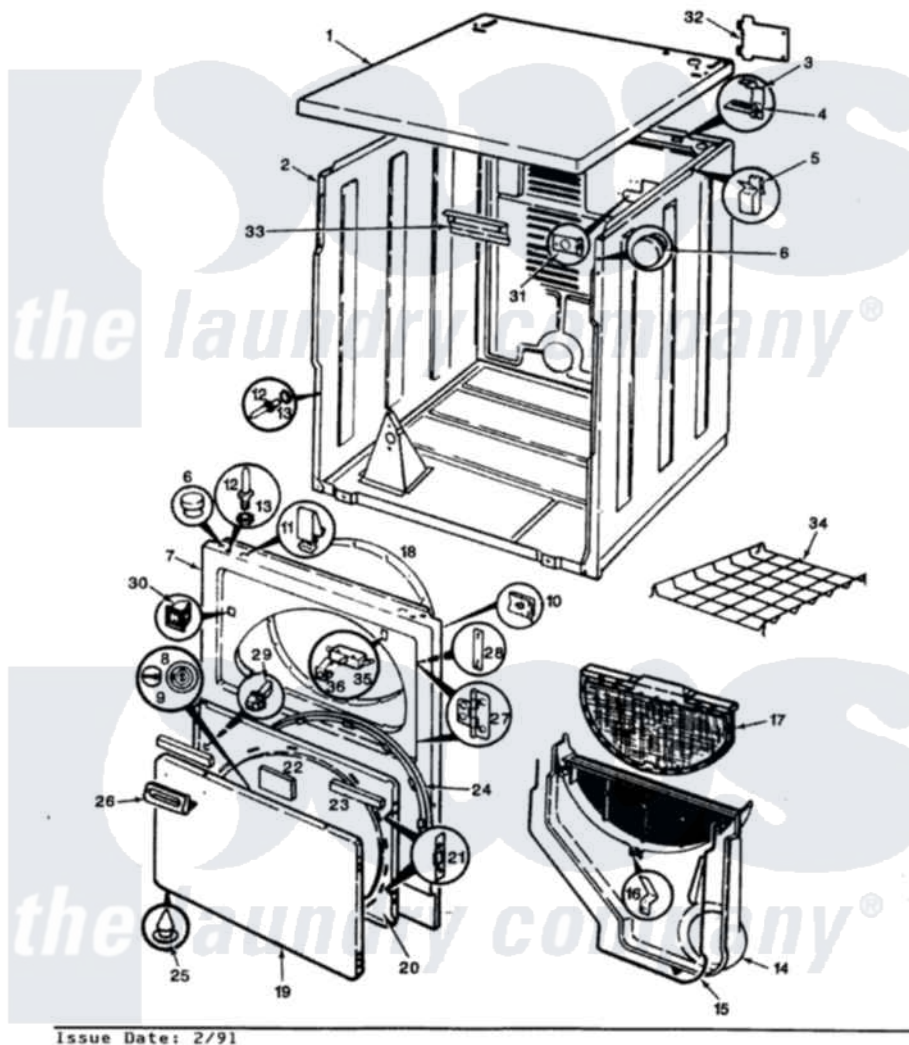

# Crosley CDG20P8WC 03 - EXTERIOR

SECTION: EXTERIOR  
MODEL: CDG20P8C

Crosley Residential Crosley CDG20P8WC Dryer Parts Parts Diagram 03 - EXTERIOR  
Click on the part number to view part

Item	Original Part Number	Replaced By	Status	Part Description
1	53-1711		Not Available	CABINET TOP (DRYER)
2	53-1644	<a href="#">31001714</a>		Cabinet And Base Assembly
"	53-0667	<a href="#">31001714</a>		Cabinet And Base Assembly
3	<a href="#">63-5712</a>			Hinge, Cabinet Top
4	<a href="#">33-0930</a>			Pad, Top Hinge
"	25-3092	<a href="#">90767</a>		Screw, 8A X 3/8 HeX Washer Head Tapping
5	<a href="#">25-3034</a>			Clip, Wiring
6	<a href="#">33-2653</a>			Bumper, Cabinet
7	53-0727	<a href="#">12001190</a>		Panel Kit
8	53-0155		Not Available	PLUG, GAS ACCESS (WHT)
9	<a href="#">53-0156</a>			Button, Gas Access
10	25-7817		Not Available	CLIP, U-TYPE
"	25-7820	<a href="#">489478</a>		Screw, 8 X 1/2
11	<a href="#">25-7220</a>			Clip, Cabinet Top
12	63-6148	<a href="#">53-0643</a>		Pin, Locator
13	25-0224	<a href="#">3400029</a>		Nut, Adapter Plate