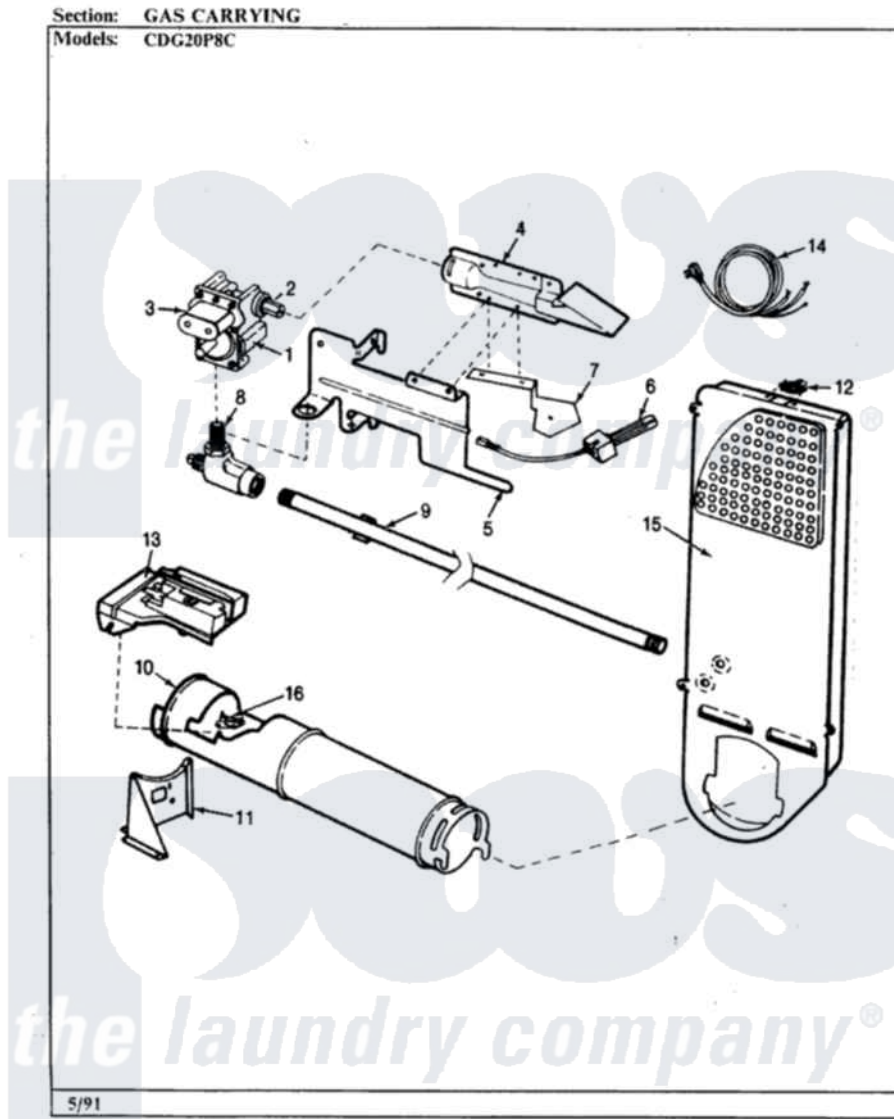

# Crosley CDG20P8WC 04 - GAS CARRYING

Crosley [Residential Crosley CDG20P8WC Dryer Parts](#) Parts Diagram 04 - GAS CARRYING  
Click on the part number to view part

Item	Original Part Number	Replaced By	Status	Part Description
1	53-0194	<a href="#">306176</a>		Valve, Gas
2	<a href="#">63-3570</a>			Burner Orifice
3	<a href="#">63-6766</a>			Conversion Kit
"	63-6615	<a href="#">279834</a>		Coil-Valve
"	63-6614	<a href="#">279834</a>		Coil-Valve
4	63-6682	<a href="#">31001784</a>		Burner
5	25-7741	<a href="#">W10116760</a>		Screw
"	<a href="#">53-0140</a>			Mtg Bracket
6	53-0689	<a href="#">31001556</a>		Igniter
7	25-7744	<a href="#">8281196</a>		Screw
"	53-0686		Not Available	BRACKET
"	<a href="#">25-3034</a>			Clip, Wiring
"	25-2134	<a href="#">W10116760</a>		Screw
8	53-0101	<a href="#">31001042</a>		Valve, Gas Shut Off
9	53-0173	<a href="#">31001777</a>		Main Gas L
"	25-7741	<a href="#">W10116760</a>		Screw

10	<a href="#">53-1884</a>		Housing, Heater
11	25-7741	<a href="#">W10116760</a>	Screw
"	53-0139		Not Available HEATER SUPPORT
"	25-3092	<a href="#">90767</a>	Screw, 8A X 3/8 HeX Washer Head Tapping
12	<a href="#">25-0168</a>		Screw
"	53-0143	<a href="#">LA-1053</a>	Fuse Kit, Thermal
13	25-7741	<a href="#">W10116760</a>	Screw
"	25-3092	<a href="#">90767</a>	Screw, 8A X 3/8 HeX Washer Head Tapping
"	63-5013	<a href="#">338906</a>	Radiant, Sensor
"	25-2134	<a href="#">W10116760</a>	Screw
14	63-6259	<a href="#">31001547</a>	Cord, Power
15	<a href="#">LA-1053</a>		Fuse Kit, Thermal
"	53-0169		Not Available INLET AIR DUCT
16	53-1096	<a href="#">LA-1053</a>	Fuse Kit, Thermal
"	25-3032		Not Available WIRING CLIP