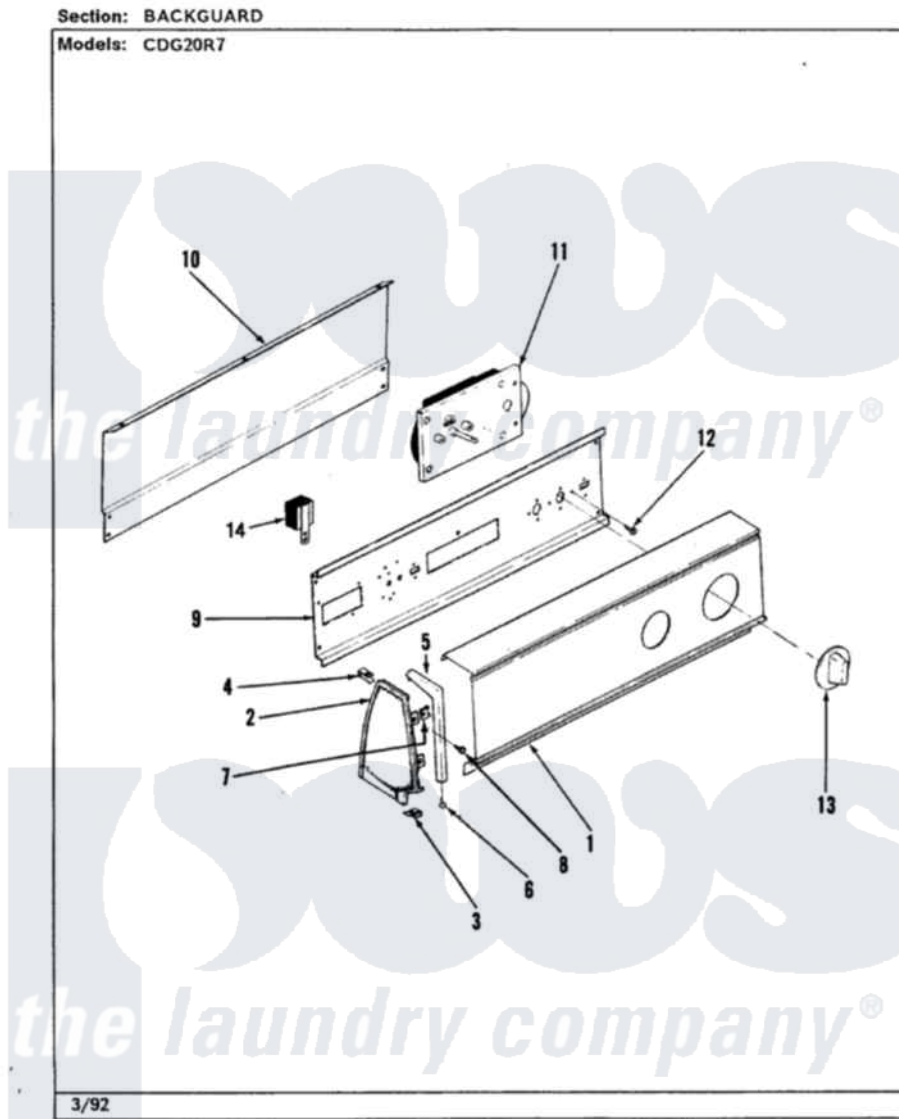

Crosley CDG20R7A 01 - CONTROL PANEL

Crosley [Residential Crosley CDG20R7A Dryer Parts](#) Parts Diagram 01 - CONTROL PANEL
Click on the part number to view part

Item	Original Part Number	Replaced By	Status	Part Description
1	53-1925		Not Available	CONTROL PANEL
2	35-2487	21001451		Cap- End
"	53-2488	31001109		Owners Man
"	25-7649	910187		Screw
"	25-7702			Speedclip, End Cap To Control Panel
3	25-7691		Not Available	SCREW, END CAP TO TOP
"	25-7851			Speedclip, End Cap To Top
4	25-7435	33002917		Screw, No.10-16
"	25-7852			Speedclip, Rr Shld To End Cap
5	53-0278		Not Available	TRIM, END CAP (LT)
"	53-0277		Not Available	TRIM, END CAP (RT)
6	25-7760			Screw
7	25-7702			Speedclip, End Cap To Control Panel
8	25-3092	90767		Screw, 8A X 3/8 HeX Washer Head Tapping

9	53-1676		Shield, Control
10	35-2688	21001460	Shield, Rear
11	53-1303		Not Available
"	63-6752		Not Available
"	53-1758		TIMER
"			TIMER MOTOR
"	53-1758		Timer
12	25-0205	216412	Screw, Bracket To Timer
"	25-7435	33002917	Screw, No.10-16
13	53-0653	31001219	Knob Ski
"	25-3092	90767	Screw, 8A X 3/8 HeX Washer Head Tapping
14	53-1639		Buzzer Assembly
"	25-3092	90767	Screw, 8A X 3/8 HeX Washer Head Tapping
NI	53-1926-1		Not Available
			MANUAL, USE & CARE