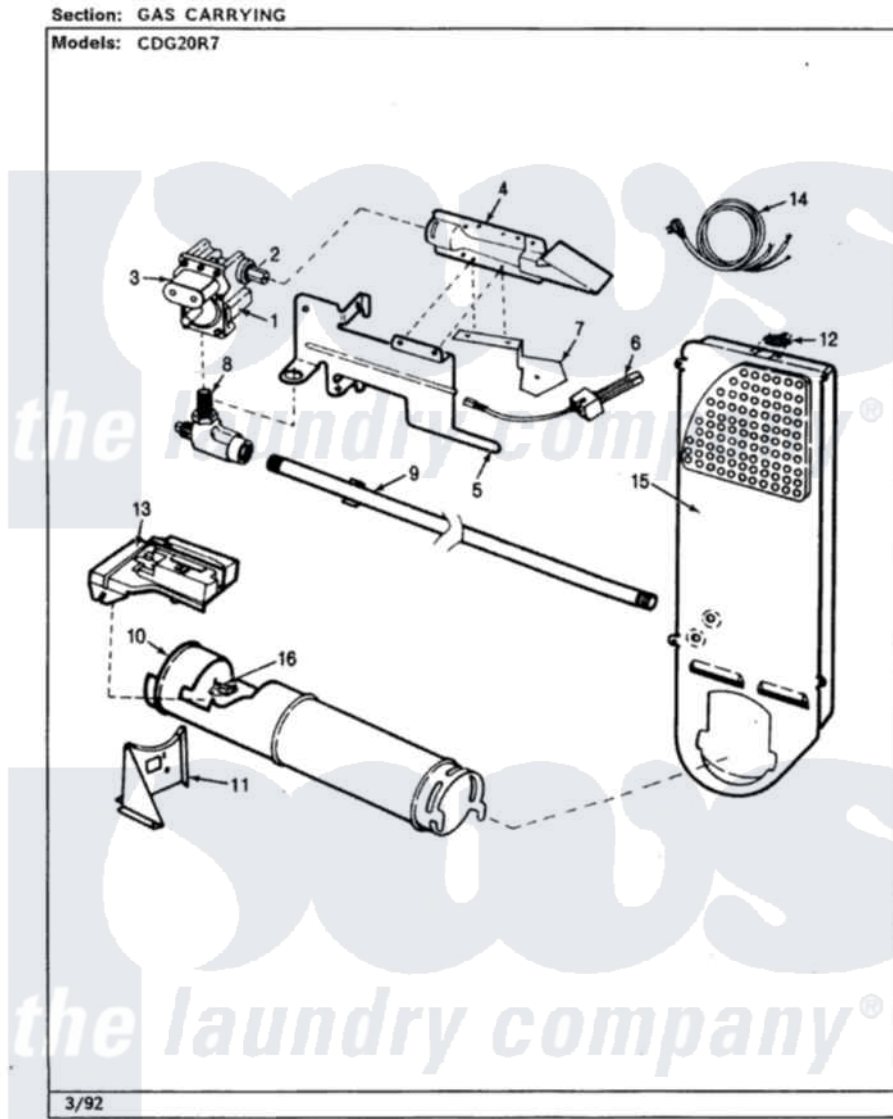

Crosley CDG20R7A 02 - GAS CARRYING

Crosley [Residential Crosley CDG20R7A Dryer Parts](#) Parts Diagram 02 - GAS CARRYING
Click on the part number to view part

Item	Original Part Number	Replaced By	Status	Part Description
1	53-0194	306176		Valve, Gas
2	63-3570			Burner Orifice
3	63-6615	279834		Coil-Valve
"	63-6614	279834		Coil-Valve
4	63-6682	31001784		Burner
5	53-0140			Mtg Bracket
"	25-7741	W10116760		Screw
6	53-0689	31001556		Igniter
7	25-2134	W10116760		Screw
"	25-3034			Clip, Wiring
"	25-7744	8281196		Screw
"	53-0686		Not Available	BRACKET
8	53-0101	31001042		Valve, Gas Shut Off
9	53-0173	31001777		Main Gas L
10	53-1884			Housing, Heater
"	25-3032		Not Available	WIRING CLIP

11	25-7741	W10116760	Screw
"	53-0139		Not Available HEATER SUPPORT
"	25-3092	90767	Screw, 8A X 3/8 HeX Washer Head Tapping
12	25-0168		Screw
"	53-0143	LA-1053	Fuse Kit, Thermal
13	63-5013	338906	Radiant, Sensor
"	25-2134	W10116760	Screw
14	63-6259	31001547	Cord, Power
15	53-0169		Not Available INLET AIR DUCT
16	LA-1053		Fuse Kit, Thermal
"	53-1096	LA-1053	Fuse Kit, Thermal
"	63-6766		Conversion Kit