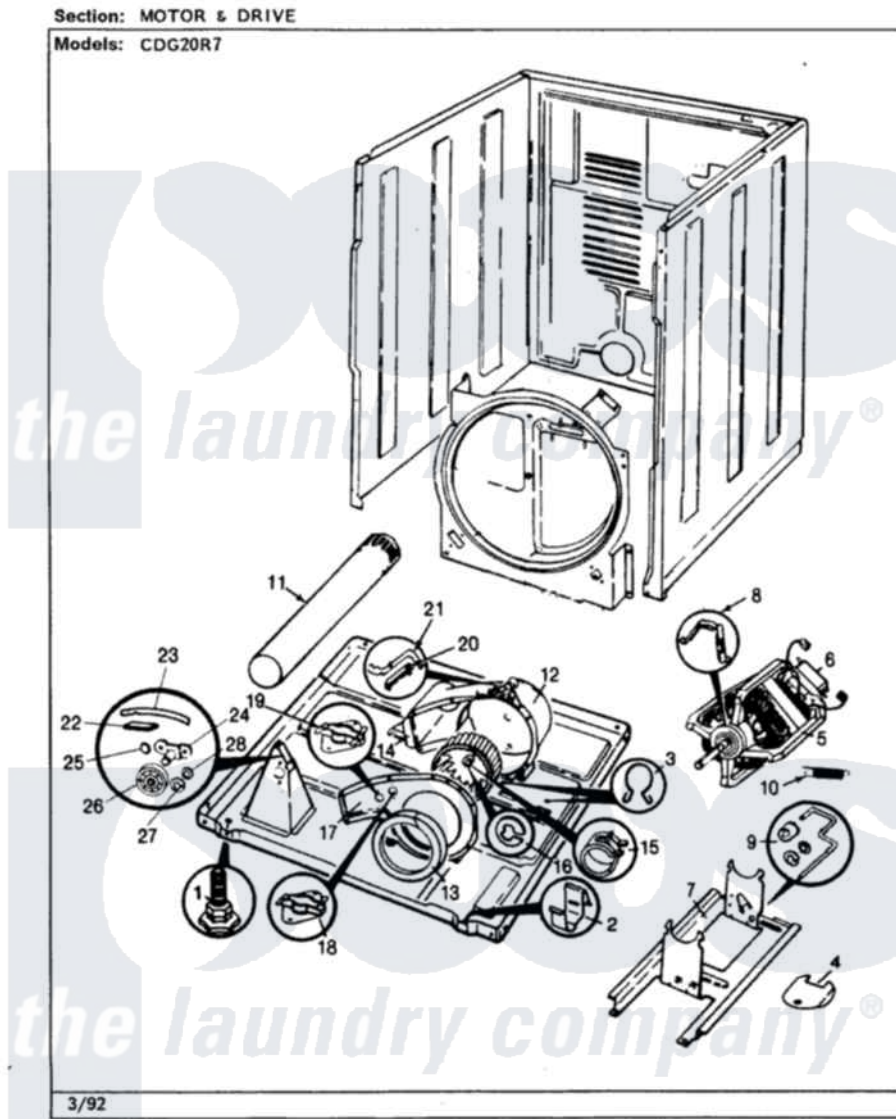

# Crosley CDG20R7A 03 - MOTOR & DRIVE

Crosley [Residential Crosley CDG20R7A Dryer Parts](#) Parts Diagram 03 - MOTOR & DRIVE  
Click on the part number to view part

Item	Original Part Number	Replaced By	Status	Part Description
1	63-5834		Not Available	LEG, LEVELING
2	<a href="#">53-0120</a>			Clip, Front Panel
3	25-7027	<a href="#">16515</a>		Clip
4	53-0153		Not Available	SHIELD, WIRING
"	25-7741	<a href="#">W10116760</a>		Screw
5	53-2275	<a href="#">W10410996</a>		Motor-Drve
"	53-1041	<a href="#">LA-1004</a>		Motor Mtg. Kit
6	53-0693	<a href="#">53-0332</a>		Motor Switch
7	25-7811		Not Available	SCREW
"	53-1932	<a href="#">31001570</a>		Bracket, Motor
"	53-0852		Not Available	MOTOR BRACKET
8	<a href="#">25-7674</a>			Screw
"	53-0214	<a href="#">660658</a>		Clamp, Motor Mounting 343481 685441
9	<a href="#">53-2287</a>			Idler Assembly
"	53-2250	<a href="#">53-2287</a>		Idler Assembly
"	53-1628	<a href="#">31001344</a>		Pulley, Idler