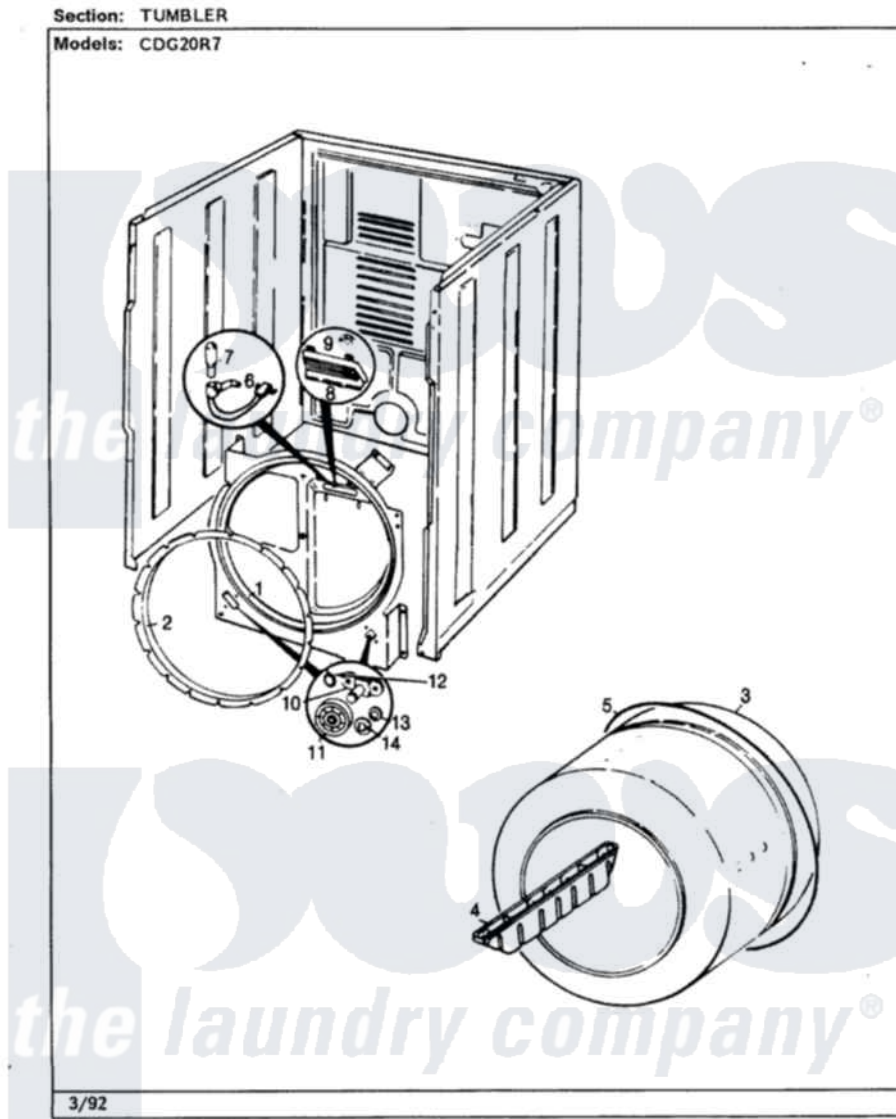

Crosley CDG20R7A 04 - TUMBLER

Crosley Residential Crosley CDG20R7A Dryer Parts Parts Diagram 04 - TUMBLER

[Click on the part number to view part](#)

Item	Original Part Number	Replaced By	Status	Part Description
1	25-7733	681414		Screw, 10AB X 1/2
"	53-1708	LA-1054		Dryer Bulkhead Kit
2	53-0282	31001637		Seal Assembly, Cylinder Front
3	53-1250			Cylinder
4	25-7759	3196164		Screw
"	53-0117		Not Available	BAFFLE, GRAY
5	53-1512		Not Available	BELT, DRIVE
6	W10124350		Not Available	NOT REQUIRED PART OR SEE NOTE
7	W10124350		Not Available	NOT REQUIRED PART OR SEE NOTE
8	W10124350		Not Available	NOT REQUIRED PART OR SEE NOTE
9	W10124350		Not Available	NOT REQUIRED PART OR SEE NOTE
"	LA-1006			Glide Kit, Tumbler
10	25-7101	3351614		Screw, Gearcase Cover Mounting

"	53-0197		Support Assembly-Cylinder Rear
11	53-0642	31001096	Roller
12	25-7813		Spacer
13	25-7814		Washer
14	LA-1008		Rr Roller Kit
"	25-7854		Ring, Retaining