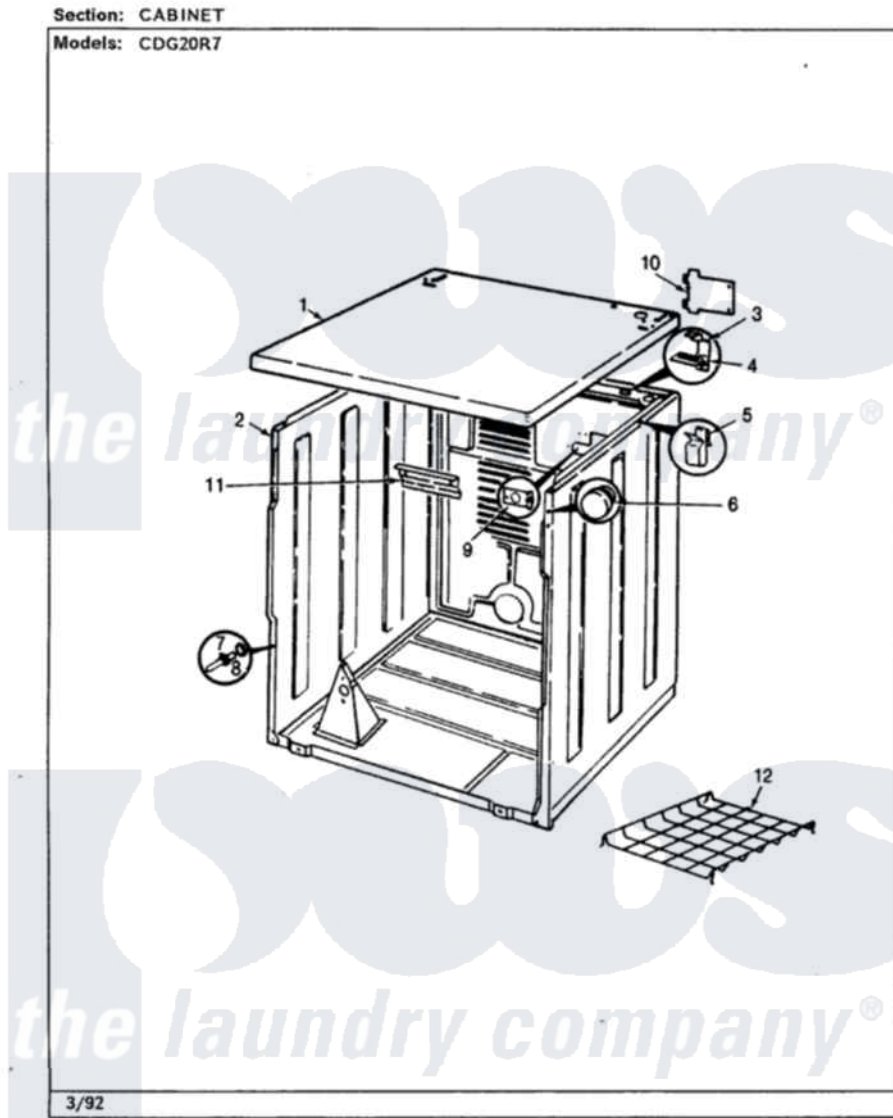

Crosley CDG20R7W 01 - CABINET

Crosley Residential Crosley CDG20R7W Dryer Parts Parts Diagram 01 - CABINET

Click on the part number to view part

Item	Original Part Number	Replaced By	Status	Part Description
1	53-1711		Not Available	CABINET TOP (DRYER)
2	53-0687	31001714		Cabinet And Base Assembly
3	63-5712			Hinge, Cabinet Top
4	33-0930			Pad, Top Hinge
"	25-3092	90767		Screw, 8A X 3/8 HeX Washer Head Tapping
5	25-3034			Clip, Wiring
6	33-2653			Bumper, Cabinet
7	63-6148	53-0643		Pin, Locator
8	53-0200			Sleeve, Locator Pin
"	25-0224	3400029		Nut, Adapter Plate
9	53-0135		Not Available	SUPPORT, POWER CORD
10	53-0284			Cover, Terminal
"	25-7857	90767		Screw, 8A X 3/8 HeX Washer Head Tapping
11	W10124350		Not Available	NOT REQUIRED PART OR SEE NOTE