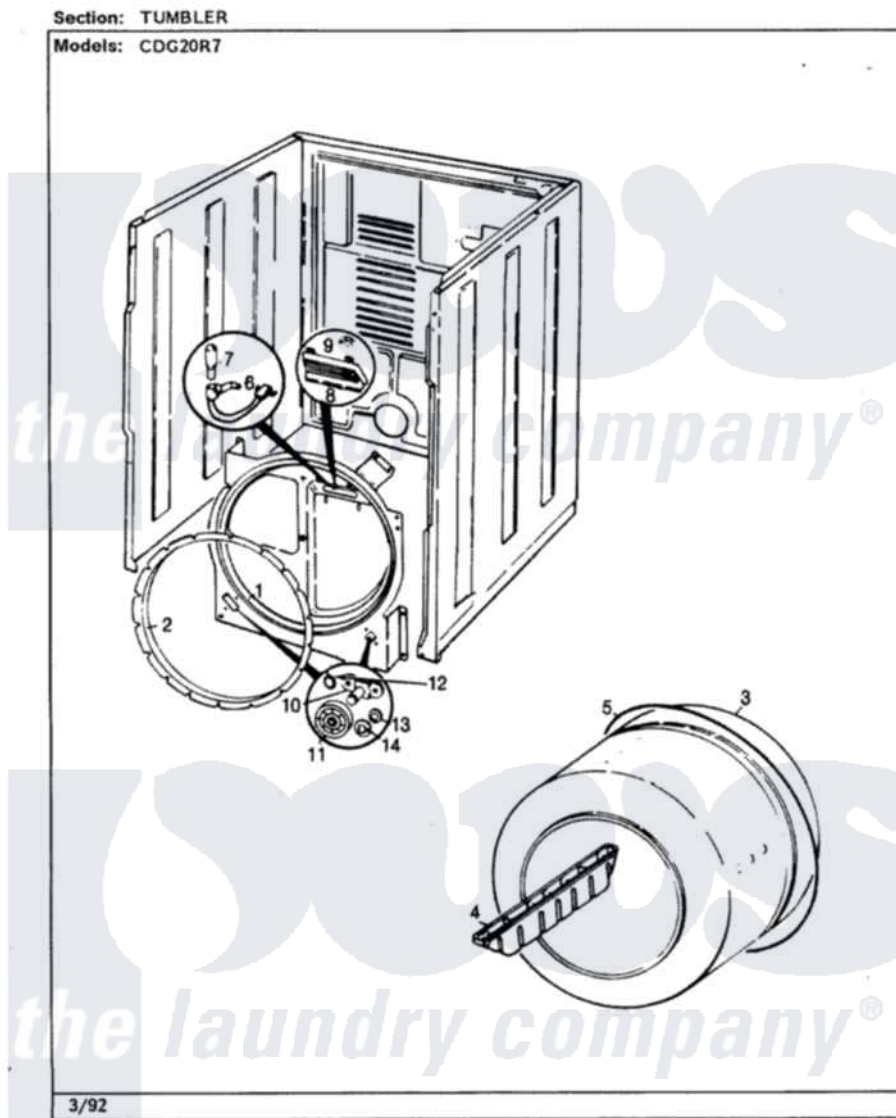

# Crosley CDG20R7W 06 - TUMBLER

Crosley [Residential Crosley CDG20R7W Dryer Parts](#) Parts Diagram 06 - TUMBLER  
Click on the part number to view part

Item	Original Part Number	Replaced By	Status	Part Description
1	25-7733	<a href="#">681414</a>		Screw, 10AB X 1/2
"	53-1708	<a href="#">LA-1054</a>		Dryer Bulkhead Kit
2	53-0282	<a href="#">31001637</a>		Seal Assembly, Cylinder Front
3	<a href="#">53-1250</a>			Cylinder
4	25-7759	<a href="#">3196164</a>		Screw
"	53-0117		Not Available	BAFFLE, GRAY
5	53-1512		Not Available	BELT, DRIVE
6	W10124350		Not Available	NOT REQUIRED PART OR SEE NOTE
7	W10124350		Not Available	NOT REQUIRED PART OR SEE NOTE
8	W10124350		Not Available	NOT REQUIRED PART OR SEE NOTE
9	W10124350		Not Available	NOT REQUIRED PART OR SEE NOTE
"	<a href="#">LA-1006</a>			Glide Kit, Tumbler
10	25-7101	<a href="#">3351614</a>		Screw, Gearcase Cover Mounting

"	<a href="#">53-0197</a>		Support Assembly-Cylinder Rear
11	53-0642	<a href="#">31001096</a>	Roller
12	<a href="#">25-7813</a>		Spacer
13	<a href="#">25-7814</a>		Washer
14	<a href="#">LA-1008</a>		Rr Roller Kit
"	<a href="#">25-7854</a>		Ring, Retaining